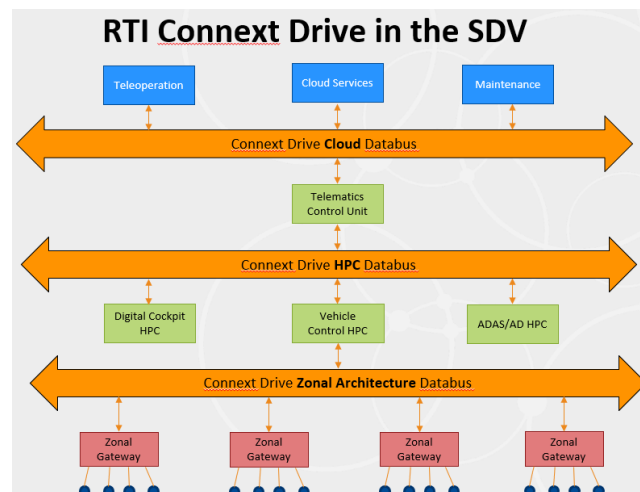

Diagrams/Graphics

Target Markets and Applications

- Automotive Market
  - High Performance Compute (HPC)
  - Advanced Driver Assistance Systems (ADAS)
  - Digital Cockpit
- Zonal Architecture
- Telematics
- Testing & Simulation