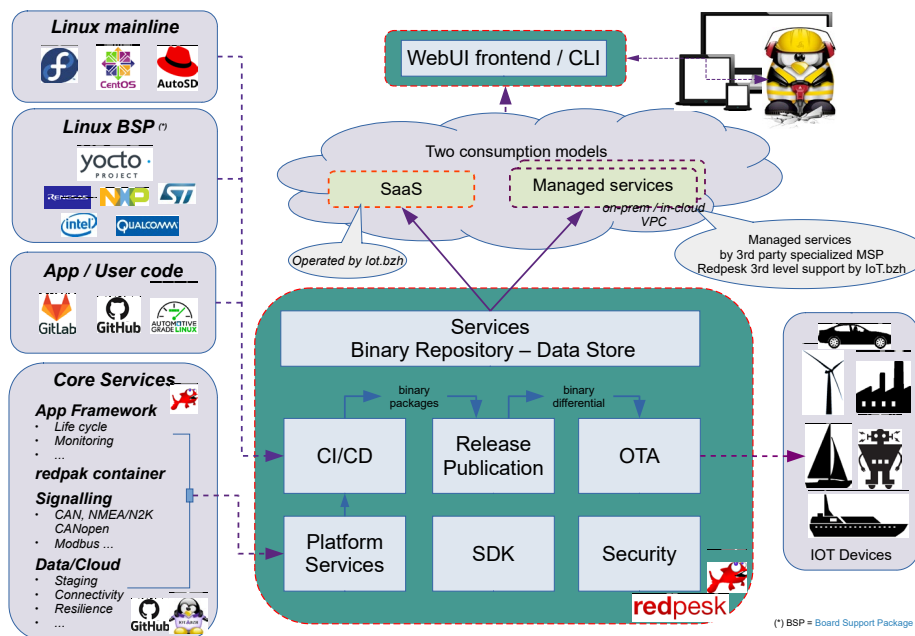

Diagrams/Graphics

Target Markets and Applications

- Automotive
- Military & Aeronautics
- Marine
- Energy