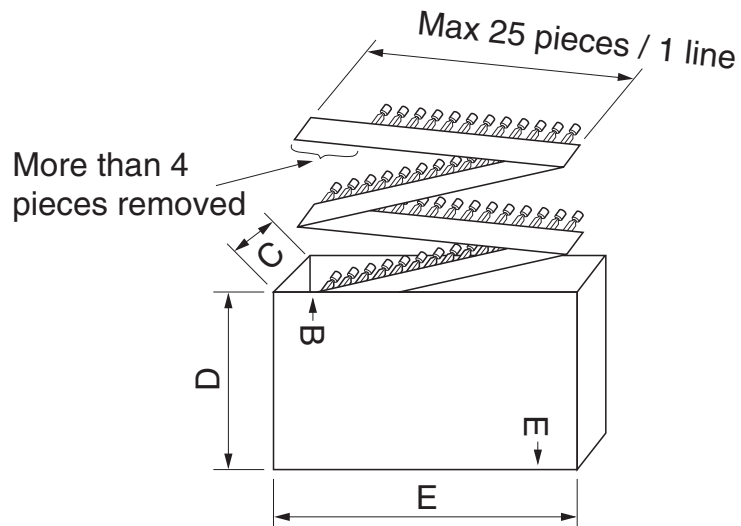

EMBOSSED TAPE

Taping Code	RENESAS Code	Previous Code
TAPING-DA1000, TO-92-ELCN-A	PRSS0003DC-A	TO-92Mod / TO-92ModV

Unit:mm

Dimensions (mm)	A	19.0
	B	28.0 max
	C	47
	D	200
	E	330
Maximum storage No. Transistor/Reel		2500