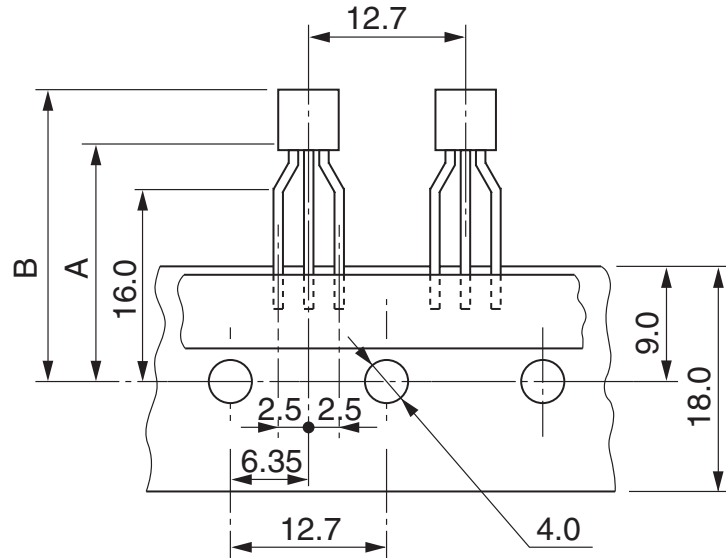

EMBOSSED TAPE

Taping Code	RENESAS Code	Previous Code
TAPING-DA1000, TO-92-ELCN-A	PRSS0003DC-A	TO-92Mod / TO-92ModV

Unit:mm

Dimensions (mm)	A	19.0
	B	28.0 max
	C	47
	D	200
	E	330
Maximum storage No. Transistor/Reel		2500