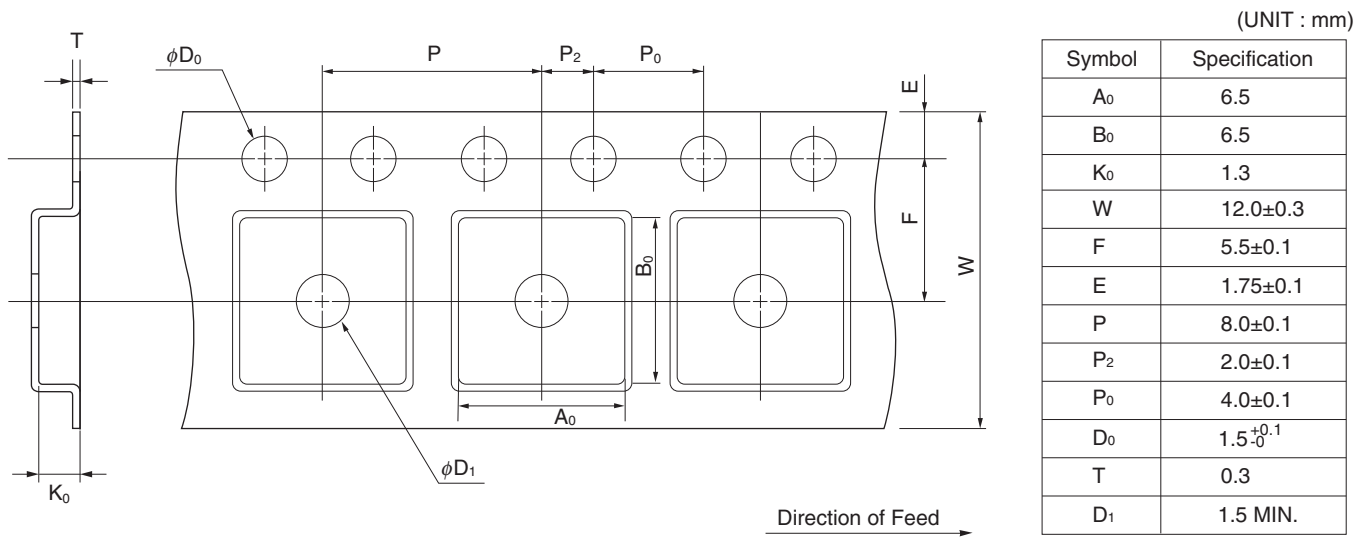

EMBOSS TAPE CONTAINER

Tape Dimensions

Reel Dimensions

| Applied Package | Quantity (pcs) |
|-----------------|----------------|
| 48-pin QFN(6x6) | 1000 MAX. |