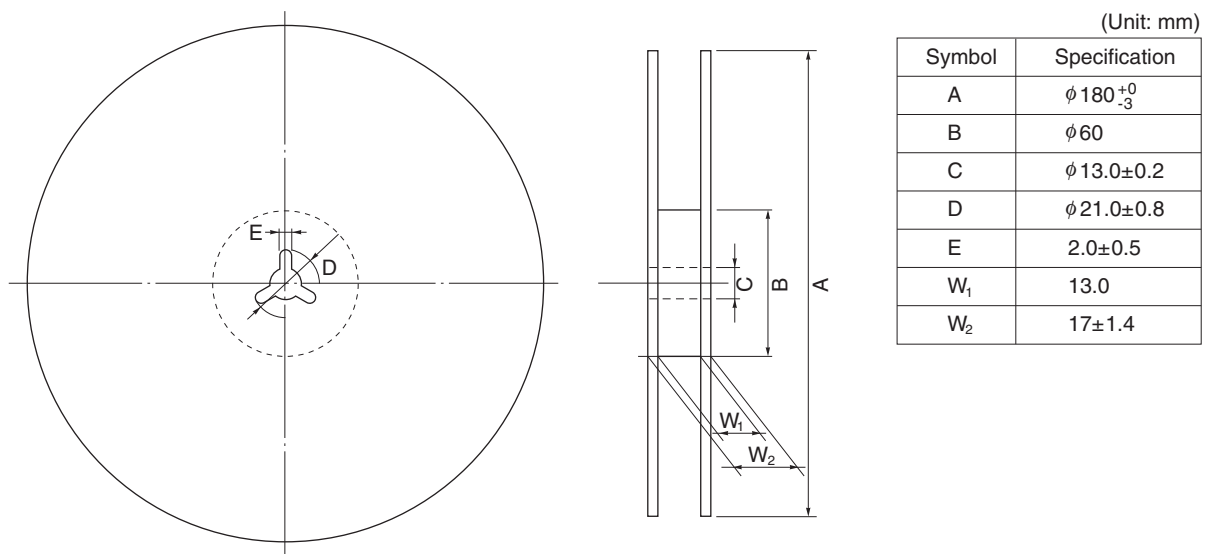

EMBOSS TAPE CONTAINER

Tape Dimensions

Reel Dimensions

| Applied Package | Quantity (pcs) |
|-----------------|----------------|
| 48-pin QFN(6x6) | 1000 MAX. |