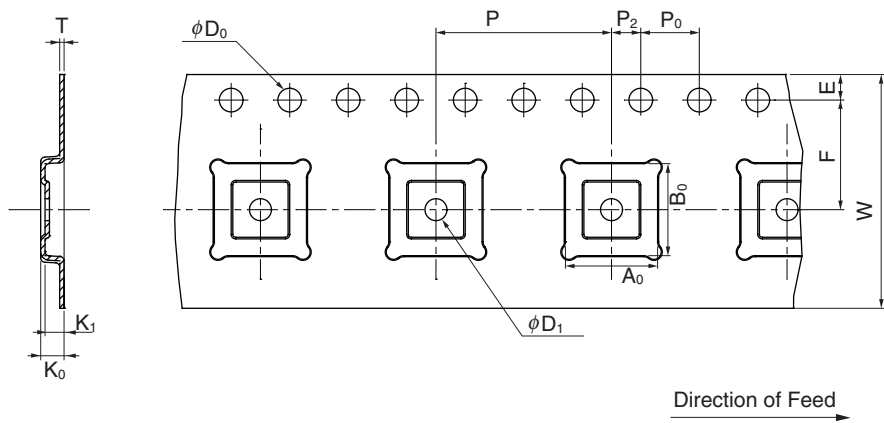

EMBOSSED TAPE CONTAINER

Tape Dimensions

(Unit: mm)

Symbol	Specification
A ₀	6.3
B ₀	6.3
K ₀	1.3
K ₁	1.0
W	16.0±0.3
F	7.5±0.1
E	1.75±0.1
P	12.0±0.1
P ₂	2.0±0.1
P ₀	4.0±0.1
D ₀	1.55±0.05
T	0.3
D ₁	1.5 MIN.

Reel Dimensions

(Unit: mm)

Symbol	Specification
A	φ330±2.0
B	φ100
C	φ13.0±0.2
D	φ21.0±0.8
E	2.0±0.5
W ₁	17.5
W ₂	21.5

Applied Package	Quantity (pcs)
40-pin Plastic WQFN (6x6)	2,500 MAX.