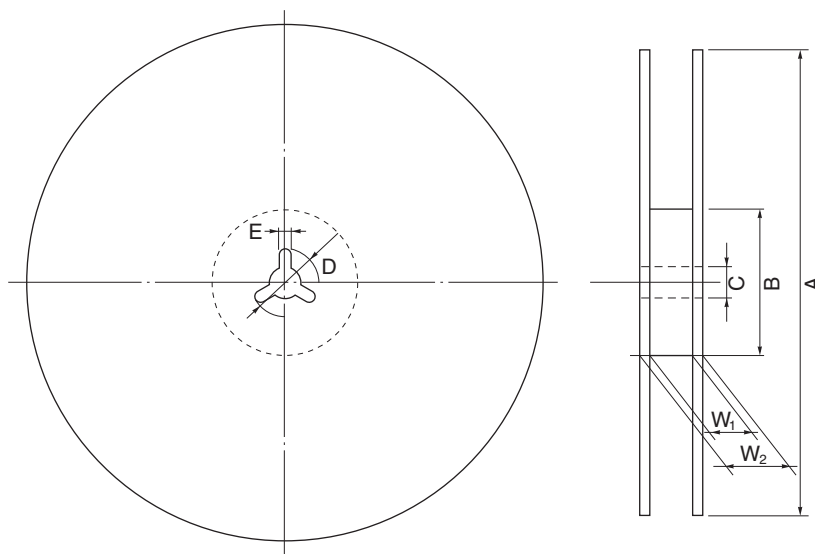

EMBOSSED TAPE CONTAINER

Tape Dimensions

(Unit: mm)

Symbol	Specification
A ₀	6.3
B ₀	6.3
K ₀	1.3
K ₁	1.0
W	16.0±0.3
F	7.5±0.1
E	1.75±0.1
P	12.0±0.1
P ₂	2.0±0.1
P ₀	4.0±0.1
D ₀	1.55±0.05
T	0.3
D ₁	1.5 MIN.

Reel Dimensions

(Unit: mm)

Symbol	Specification
A	φ330±2.0
B	φ100
C	φ13.0±0.2
D	φ21.0±0.8
E	2.0±0.5
W ₁	17.5
W ₂	21.5

Applied Package	Quantity (pcs)
40-pin Plastic WQFN (6x6)	2,500 MAX.