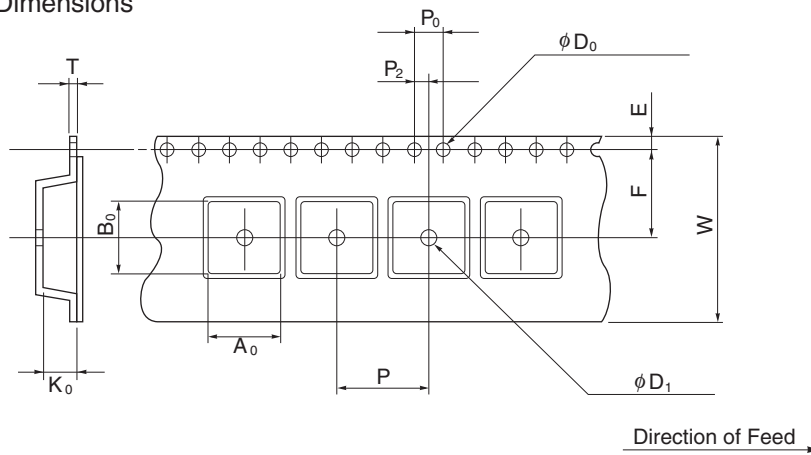

EMBOSS TAPE CONTAINER

Tape Dimensions

(Unit :mm)

Symbol	Specification
A_0	13.0
B_0	13.0
K_0	4.9
W	24 ± 0.3
F	11.5 ± 0.1
E	1.75 ± 0.1
P	16.0 ± 0.1
P_2	2.0 ± 0.1
P_0	4 ± 0.1
D_0	$1.5^{+0.1}_0$
T	0.3
D_1	1.5 MIN.

Reel Dimensions

(Unit: mm)

Symbol	Specification
A	$\phi 330 \pm 2.0$
B	$\phi 100$
C	$\phi 13.0 \pm 0.2$
D	$\phi 21.0 \pm 0.8$
E	2.0 ± 0.5
W_1	25.5
W_2	29.5 ± 1.0

Applied Package	Quantity (pcs)
28-Pin QFJ (11.43mm(450))	1000 MAX.