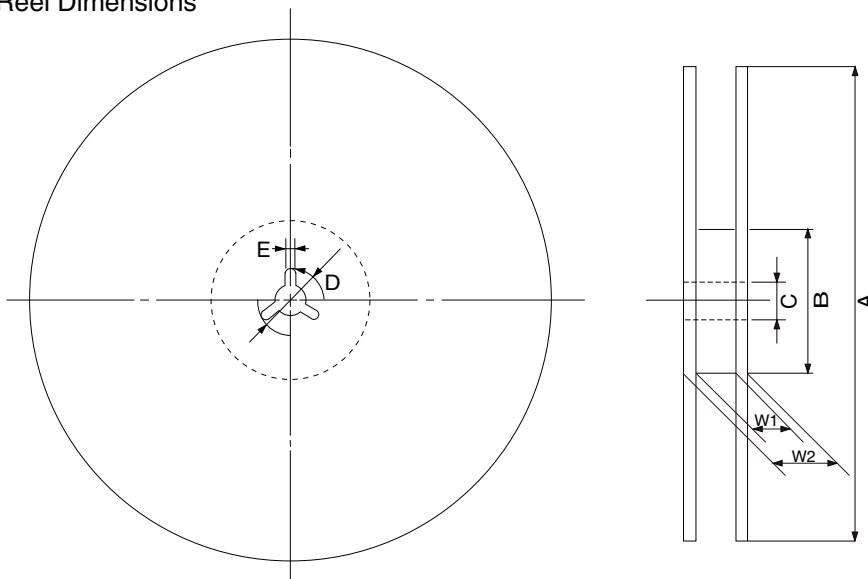

EMBOSS TAPE CONTAINER

Tape Dimensions

(Unit :mm)

Symbol	Specification
A_0	13.0
B_0	13.0
K_0	4.9
W	24 ± 0.3
F	11.5 ± 0.1
E	1.75 ± 0.1
P	16.0 ± 0.1
P_2	2.0 ± 0.1
P_0	4 ± 0.1
D_0	$1.5^{+0.1}_0$
T	0.3
D_1	1.5 MIN.

Reel Dimensions

(Unit: mm)

Symbol	Specification
A	$\phi 330 \pm 2.0$
B	$\phi 100$
C	$\phi 13.0 \pm 0.2$
D	$\phi 21.0 \pm 0.8$
E	2.0 ± 0.5
W_1	25.5
W_2	29.5 ± 1.0

Applied Package	Quantity (pcs)
28-Pin QFJ (11.43mm(450))	1000 MAX.