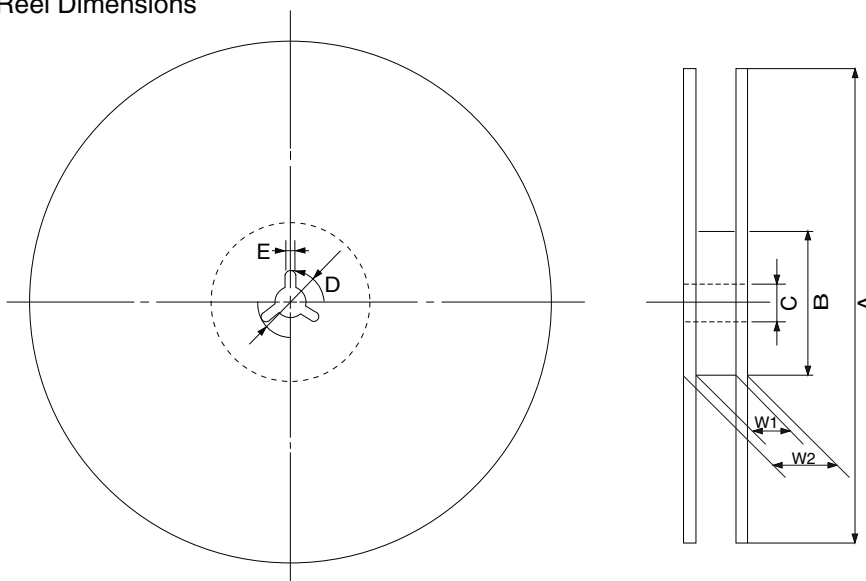

EMBOSS TAPE CONTAINER

Tape Dimensions

(Unit :mm)

Symbol	Specification
A_0	8.85
B_0	16.2
K_0	4.0
W	24 ± 0.3
F	11.5 ± 0.1
E	1.75 ± 0.1
P	12 ± 0.1
P_2	2 ± 0.1
P_0	4 ± 0.1
D_0	$1.5^{+0.1}_{-0}$
T	0.3
D_1	2.0 MIN.

Reel Dimensions

(Unit: mm)

Symbol	Specification
A	$\phi 330 \pm 2.0$
B	$\phi 100$
C	$\phi 13.0 \pm 0.2$
D	$\phi 21.0 \pm 0.8$
E	2.0 ± 0.5
W_1	25.5
W_2	29.5 ± 1.0

Applied Package	Quantity (pcs)
24-pin · Plastic SOJ (300mil)	MAX. 1000