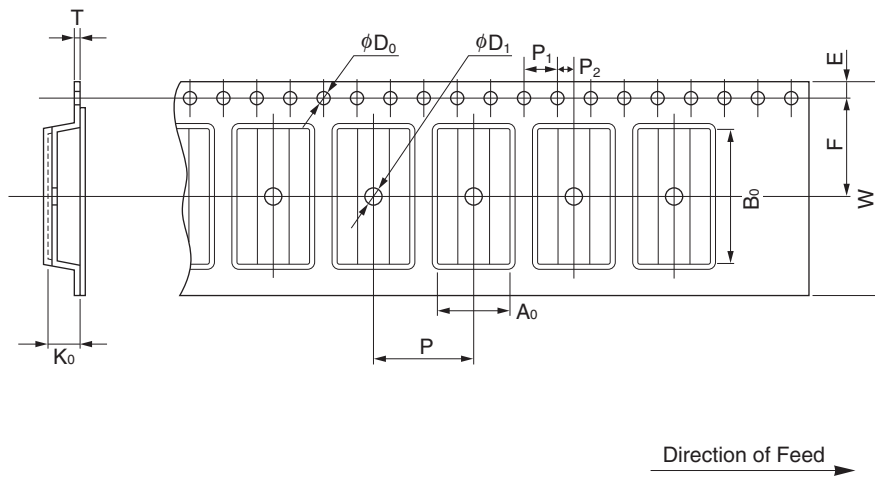

EMBOSS TAPE CONTAINER

Tape Dimensions

(Unit :mm)

Symbol	Specification
A_0	8.85
B_0	16.2
K_0	4.0
W	24 ± 0.3
F	11.5 ± 0.1
E	1.75 ± 0.1
P	12 ± 0.1
P_2	2 ± 0.1
P_0	4 ± 0.1
D_0	$1.5^{+0.1}_{-0}$
T	0.3
D_1	2.0 MIN.

Reel Dimensions

(Unit: mm)

Symbol	Specification
A	$\phi 330 \pm 2.0$
B	$\phi 100$
C	$\phi 13.0 \pm 0.2$
D	$\phi 21.0 \pm 0.8$
E	2.0 ± 0.5
W_1	25.5
W_2	29.5 ± 1.0

Applied Package	Quantity (pcs)
24-pin · Plastic SOJ (300mil)	MAX. 1000