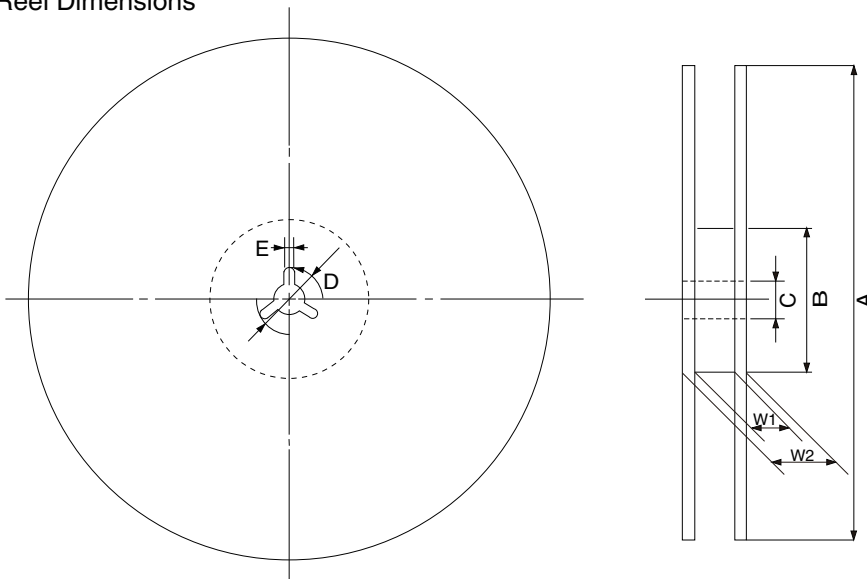

EMBOSS TAPE CONTAINER

Tape Dimensions

(Unit :mm)

Symbol	Specification
A_0	8.8
B_0	17.8
K_0	3.7
W	24 ± 0.3
F	11.5 ± 0.1
E	1.75 ± 0.1
P	12 ± 0.1
P_2	2 ± 0.1
P_0	4 ± 0.1
D_0	$1.5^{+0.1}_0$
T	0.3
D_1	2.0 MIN.

Reel Dimensions

(Unit: mm)

Symbol	Specification
A	$\phi 330 \pm 2.0$
B	$\phi 100$
C	$\phi 13.0 \pm 0.2$
D	$\phi 21.0 \pm 0.8$
E	2.0 ± 0.5
W_1	25.5
W_2	29.5 ± 1.0

Applied Package	Quantity (pcs)
26-pin Plastic SOJ (300mil)	MAX. 1,000