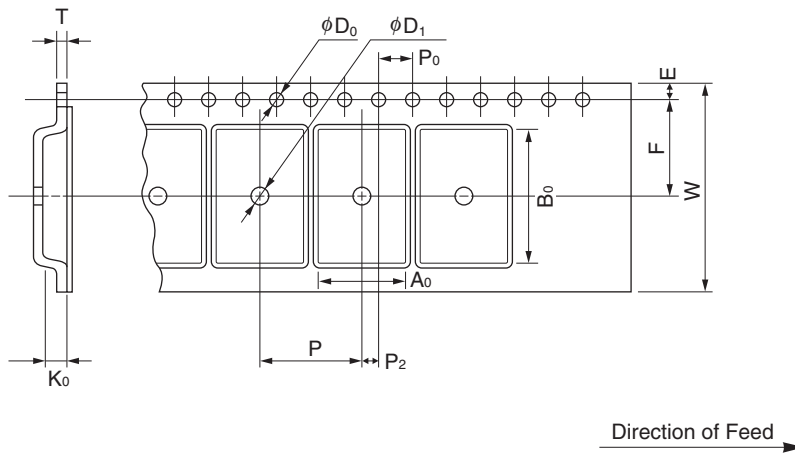

EMBOSS TAPE CONTAINER

Tape Dimensions

(Unit :mm)

Symbol	Specification
A_0	8.8
B_0	17.8
K_0	3.7
W	24 ± 0.3
F	11.5 ± 0.1
E	1.75 ± 0.1
P	12 ± 0.1
P_2	2 ± 0.1
P_0	4 ± 0.1
D_0	$1.5^{+0.1}_0$
T	0.3
D_1	2.0 MIN.

Reel Dimensions

(Unit: mm)

Symbol	Specification
A	$\phi 330 \pm 2.0$
B	$\phi 100$
C	$\phi 13.0 \pm 0.2$
D	$\phi 21.0 \pm 0.8$
E	2.0 ± 0.5
W_1	25.5
W_2	29.5 ± 1.0

Applied Package	Quantity (pcs)
26-pin Plastic SOJ (300mil)	MAX. 1,000