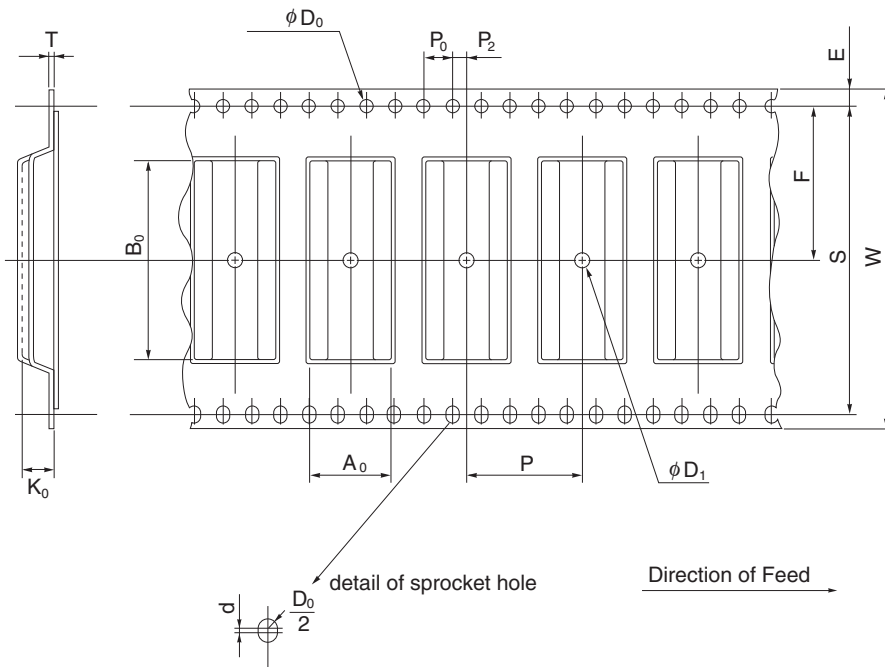

EMBOSS TAPE CONTAINER

Tape Dimensions

(unit : mm)

Symbol	Specification
A_0	11.65
B_0	27.8
K_0	4.1
W	44.0 ± 0.3
F	20.2 ± 0.1
E	1.75 ± 0.1
P	16.0 ± 0.1
P_2	2.0 ± 0.1
P_0	4.0 ± 0.1
D_0	$1.5^{+0.1}_0$
T	0.3
D_1	2.0 MIN.
S	40.4 ± 0.1
d	0.2 ± 0.05

Reel Dimensions

(Unit: mm)

Symbol	Specification
A	$\phi 330 \pm 2.0$
B	$\phi 100$
C	$\phi 13.0 \pm 0.2$
D	$\phi 21.0 \pm 0.8$
E	2.0 ± 0.5
W_1	45.5
W_2	49.5

Applied Package	Quantity (pcs)
42-pin Plastic SOJ (10.16 mm (400))	MAX. 1000