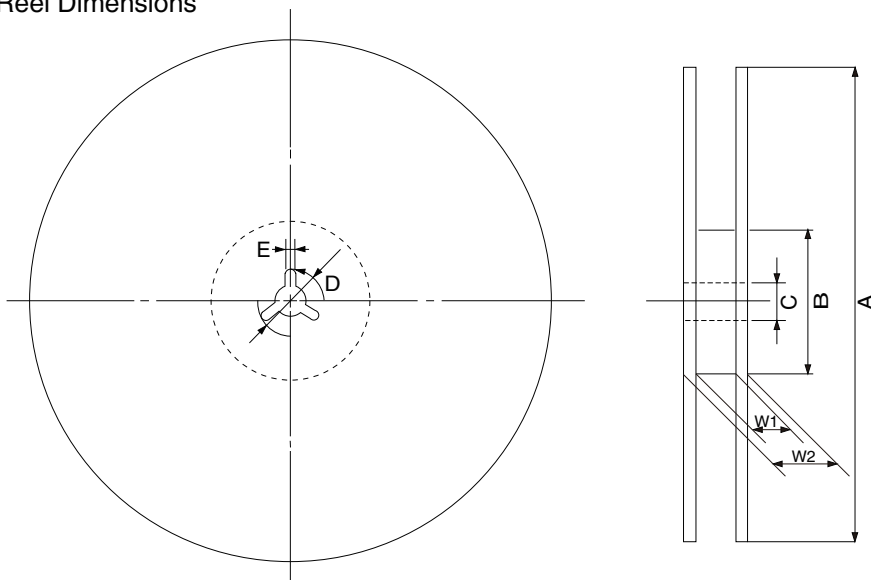

EMBOSS TAPE CONTAINER

Tape Dimensions

(unit : mm)

Symbol	Specification
A_0	11.65
B_0	27.8
K_0	4.1
W	44.0 ± 0.3
F	20.2 ± 0.1
E	1.75 ± 0.1
P	16.0 ± 0.1
P_2	2.0 ± 0.1
P_0	4.0 ± 0.1
D_0	$1.5^{+0.1}_0$
T	0.3
D_1	2.0 MIN.
S	40.4 ± 0.1
d	0.2 ± 0.05

Reel Dimensions

(Unit: mm)

Symbol	Specification
A	$\phi 330 \pm 2.0$
B	$\phi 100$
C	$\phi 13.0 \pm 0.2$
D	$\phi 21.0 \pm 0.8$
E	2.0 ± 0.5
W_1	45.5
W_2	49.5

Applied Package	Quantity (pcs)
42-pin Plastic SOJ (10.16 mm (400))	MAX. 1000