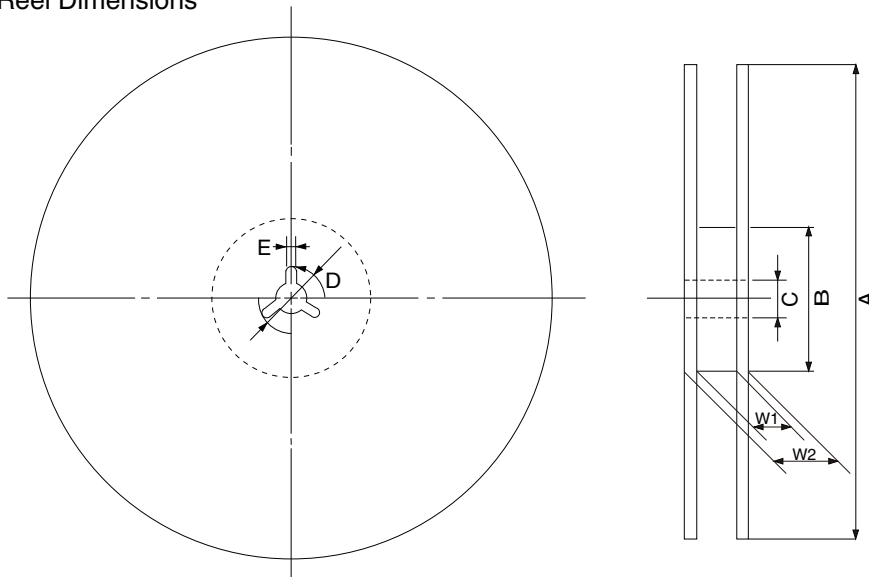

EMBOSS TAPE CONTAINER

Tape Dimensions

(Unit :mm)

Symbol	Specification
A_0	10.5
B_0	20.4
K_0	1.6
W	32 ± 0.3
F	14.2 ± 0.1
E	1.75 ± 0.1
P	16 ± 0.1
P_2	2 ± 0.1
P_0	4 ± 0.1
D_0	$1.55^{+0.1}_0$
T	0.3
D_1	2.05 MIN.
S	28.4 ± 0.1
d	0.2 ± 0.05

Reel Dimensions

(Unit: mm)

Symbol	Specification
A	$\phi 330 \pm 2.0$
B	$\phi 100$
C	$\phi 13.0 \pm 0.2$
D	$\phi 21.0 \pm 0.8$
E	2.0 ± 0.5
W_1	33.5
W_2	37.5

Applied Package	Quantity (pcs)
40-pin Plastic TSOP (I) (10x20)	MAX. 2,000