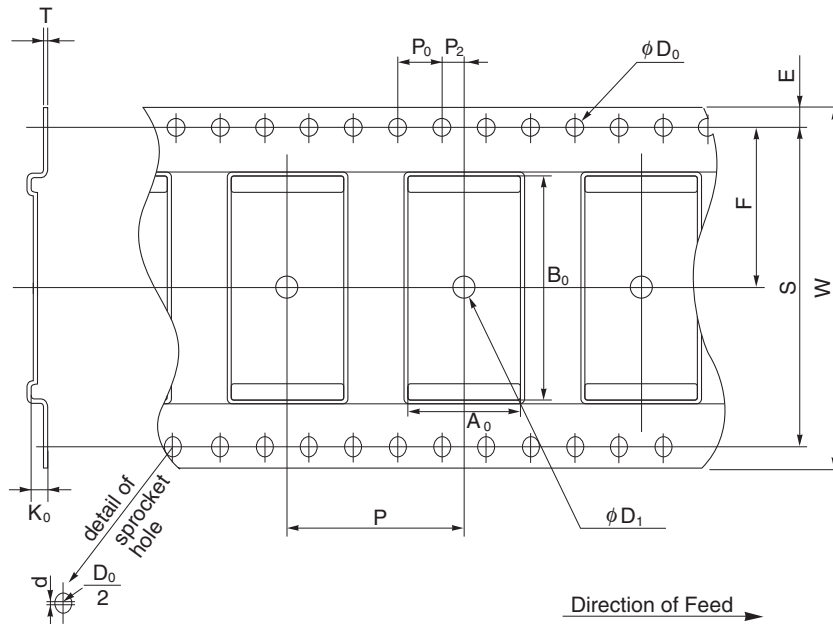

EMBOSS TAPE CONTAINER

Tape Dimensions

(Unit :mm)

Symbol	Specification
A_0	10.5
B_0	20.4
K_0	1.6
W	32 ± 0.3
F	14.2 ± 0.1
E	1.75 ± 0.1
P	16 ± 0.1
P_2	2 ± 0.1
P_0	4 ± 0.1
D_0	$1.55^{+0.1}_0$
T	0.3
D_1	2.05 MIN.
S	28.4 ± 0.1
d	0.2 ± 0.05

Reel Dimensions

(Unit: mm)

Symbol	Specification
A	$\phi 330 \pm 2.0$
B	$\phi 100$
C	$\phi 13.0 \pm 0.2$
D	$\phi 21.0 \pm 0.8$
E	2.0 ± 0.5
W_1	33.5
W_2	37.5

Applied Package	Quantity (pcs)
40-pin Plastic TSOP (I) (10x20)	MAX. 2,000