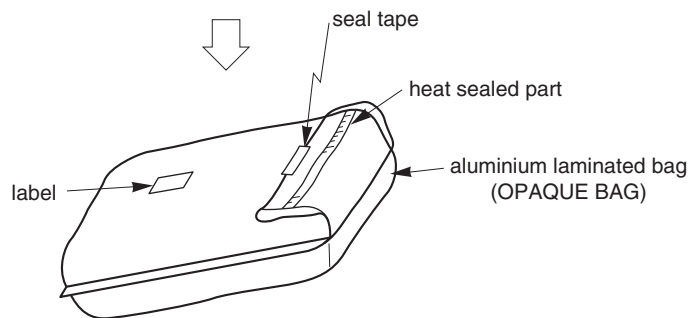

TRAY PACKING

1. CONTAINER

2. DRY PACK

3. INNER BOX

LABEL POSITION	SIDE OF BOX
INNER BOX	DIMENSION (W x L x H) 215 x 385 x 75 (mm)