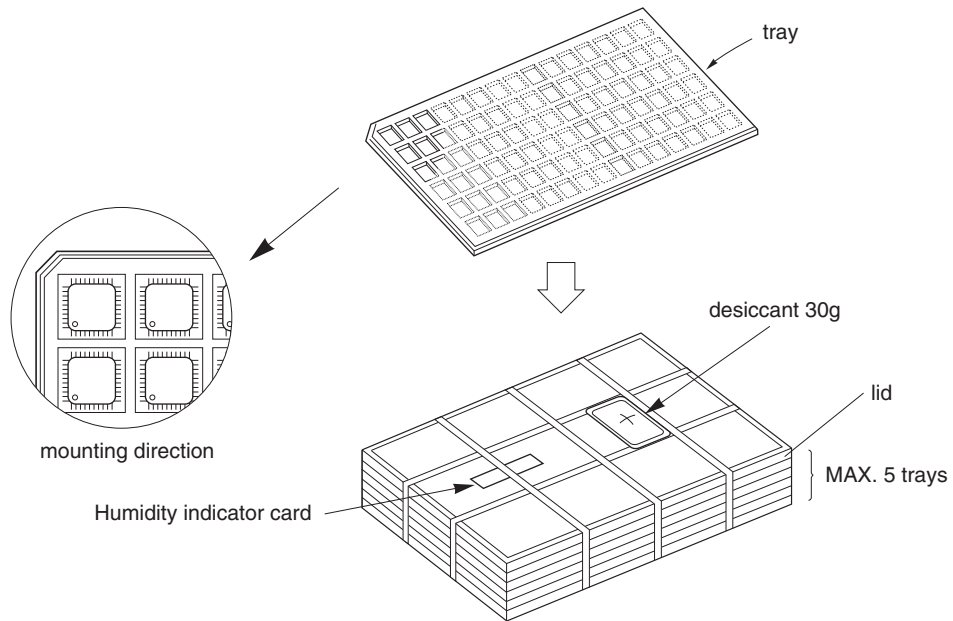

TRAY PACKING

1. CONTAINER

2. DRY PACK

3. INNER BOX

LABEL POSITION	SIDE OF BOX
INNER BOX	DIMENSION (W x L x H) 215 x 385 x 75 (mm)