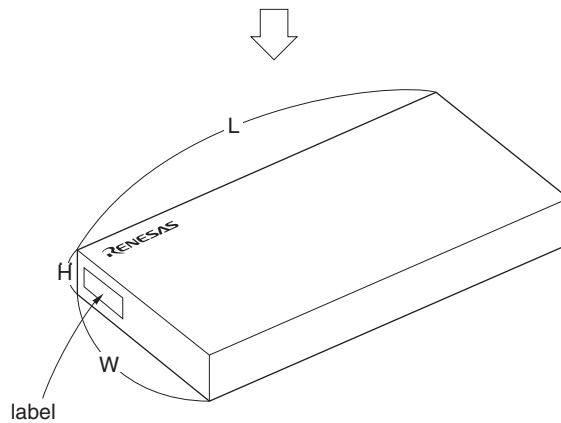

TRAY PACKING

1. CONTAINER

2. DRY PACK

3. INNER BOX

LABEL POSITION	SIDE OF BOX
INNER BOX	DIMENSION (W x L x H) 215 x 385 x 75 (mm)