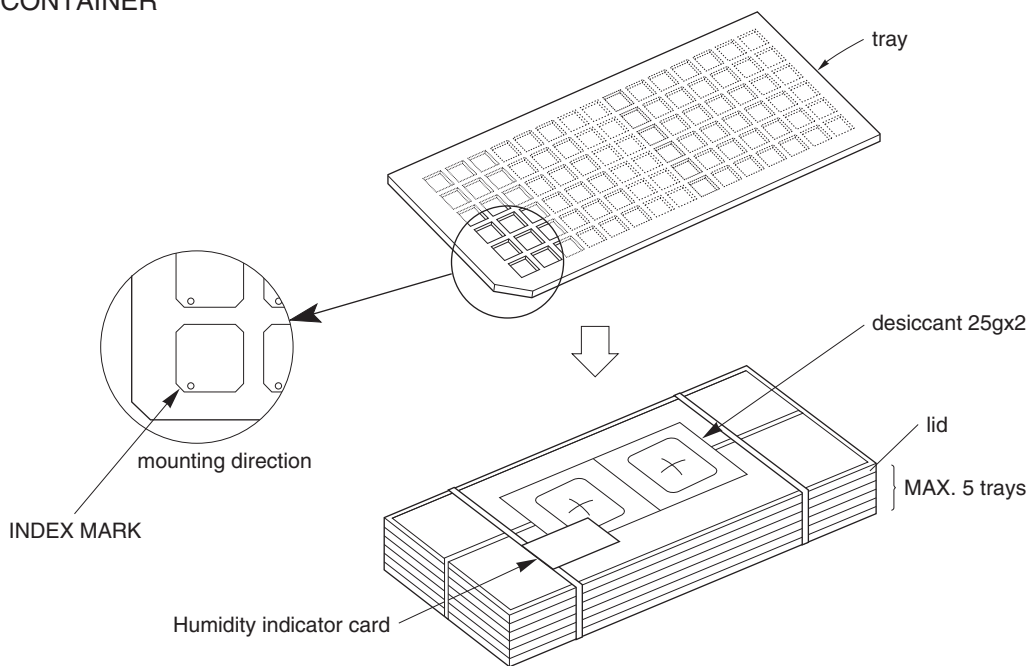

# TRAY PACKING

## 1. CONTAINER

## 2. DRY PACK

## 3. INNER BOX

LABEL POSITION	SIDE OF BOX
LABEL	PRODUCT NAME, QUANTITY, LOT NUMBER
INNER BOX	DIMENSION (W x L x H) 175 x 375 x 75 (mm)