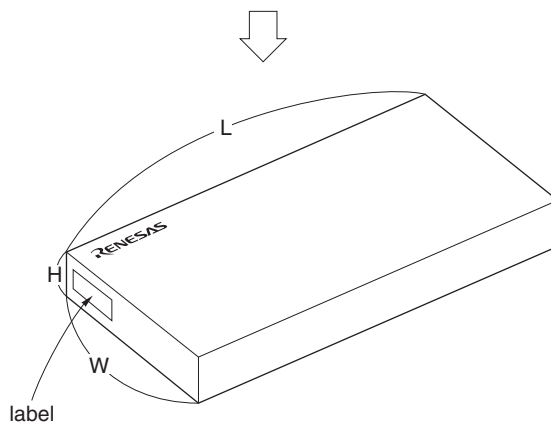

# TRAY PACKING

## 1. CONTAINER

## 2. DRY PACK

## 3. INNER BOX

LABEL POSITION	SIDE OF BOX
LABEL	PRODUCT NAME, QUANTITY, LOT NUMBER
INNER BOX	DIMENSION (W x L x H) 175 x 375 x 75 (mm)