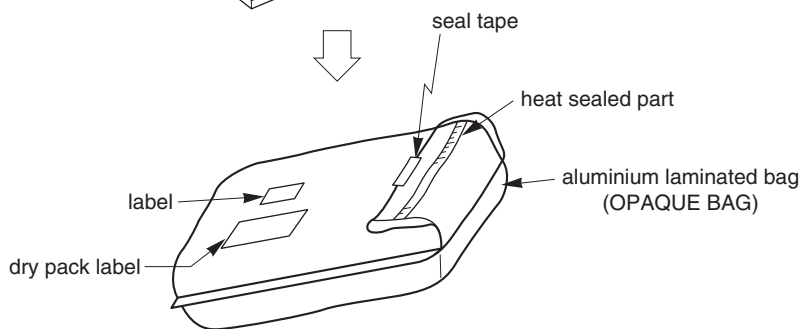

# TRAY PACKING

## 1. CONTAINER

## 2. DRY PACK

## 3. INNER BOX

LABEL POSITION	SIDE OF BOX
LABEL	PRODUCT NAME, QUANTITY, LOT NUMBER
INNER BOX	DIMENSION (W x L x H) 175 x 375 x 75 (mm)