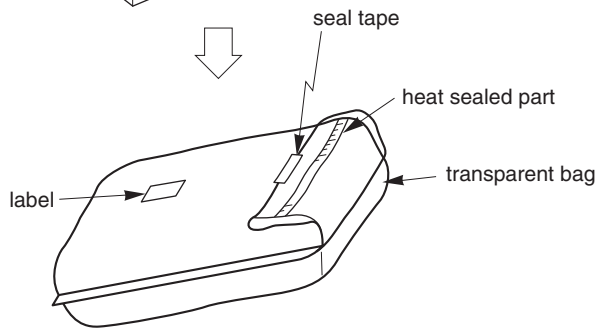

# TRAY PACKING

## 3. INNER BOX

LABEL POSITION	SIDE OF BOX
INNER BOX	DIMENSION (W x L x H) 175 x 375 x 75 (mm)