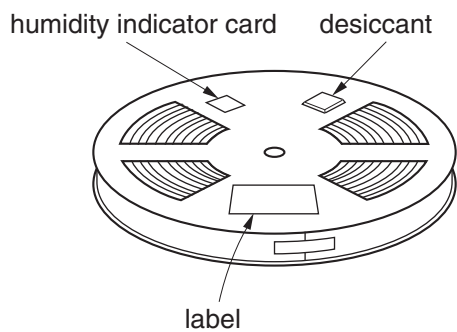

# EMBOSSED TAPE PACKING

## MOUNTING DIRECTION

## 3. INNER BOX

Inner box dimension	W x L x H : 340 x 340 x 65 (mm)
Quantity (reel)	1
Label position	Side of box