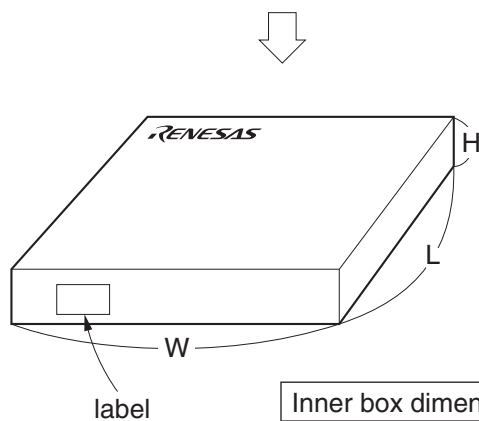

# EMBOSSED TAPE PACKING

## 1. CONTAINER

## MOUNTING DIRECTION

## 3. INNER BOX

Inner box dimension	W x L x H : 340 x 340 x 65 (mm)
Quantity (reel)	1
Label position	Side of box