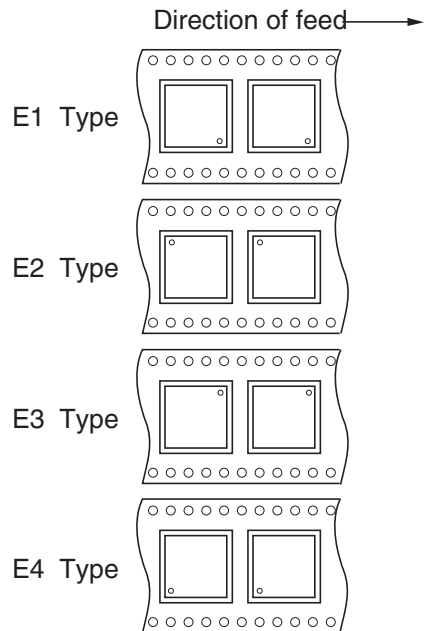

# EMBOSSED TAPE PACKING

## MOUNTING DIRECTION

## 3. INNER BOX

Inner box dimension	W x L x H : 340 x 340 x 65 (mm)
Quantity (reel)	1
Label position	Side of box