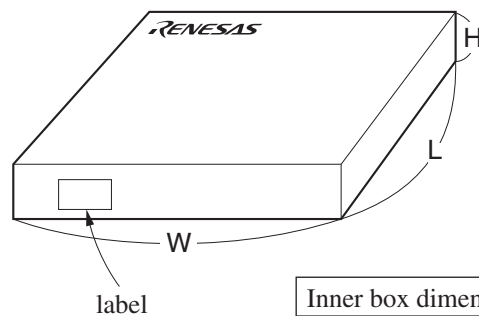

# EMBOSSED TAPE PACKING

## 1. CONTAINER

## 3. INNER BOX

Inner box dimension	W x L x H : 340 x 340 x 65 (mm)
Quantity (reel)	1
Label position	Side of box
Label	Product name, Quantity, Lot number, Class