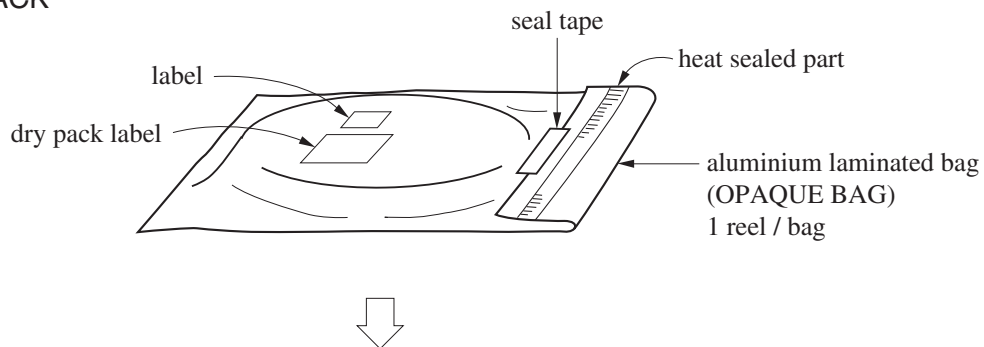

# EMBOSSED TAPE PACKING

## 1. CONTAINER

## 2. DRY PACK

## 3. INNER BOX

Inner box dimension	W x L x H : 340 x 340 x 65 (mm)
Quantity (reel)	1
Label position	Side of box
Label	Product name, Quantity, Lot number, Class