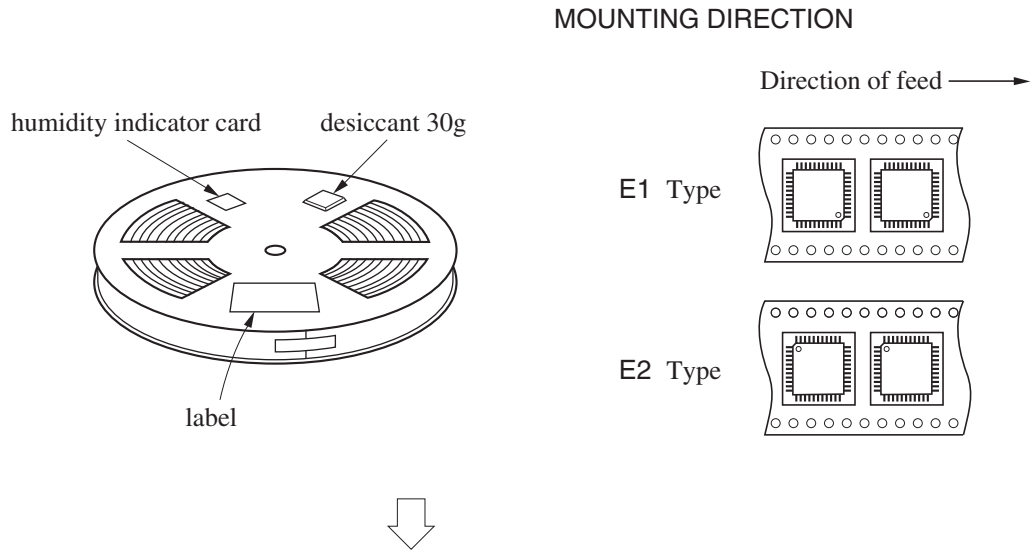

EMBOSSED TAPE PACKING

1. CONTAINER