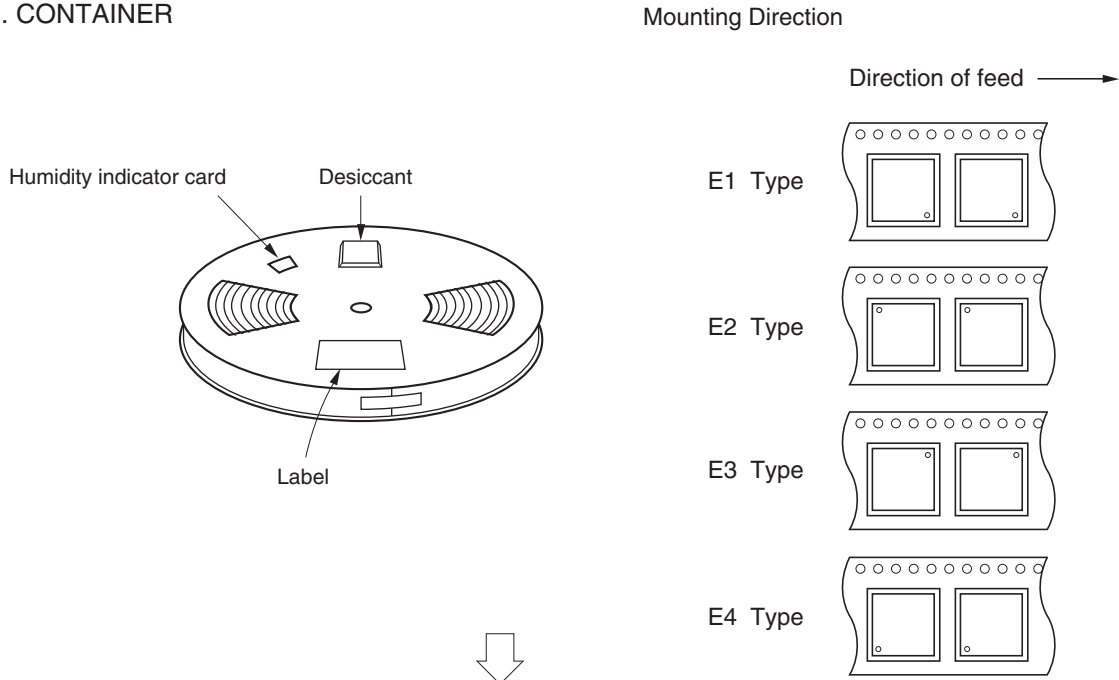

EMBOSSED TAPE PACKING

1. CONTAINER

2. DRY PACK

3. INNER BOX

Inner Box Dimension	W x L x H : 246 x 213 x 48 (mm)
Quantity (reel)	2
Label Position	Side of box