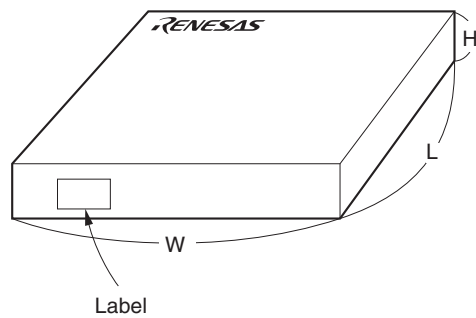

EMBOSSED TAPE PACKING

1. CONTAINER

2. DRY PACK

3. INNER BOX

Inner Box Dimension	W x L x H : 246 x 213 x 48 (mm)
Quantity (reel)	2
Label Position	Side of box