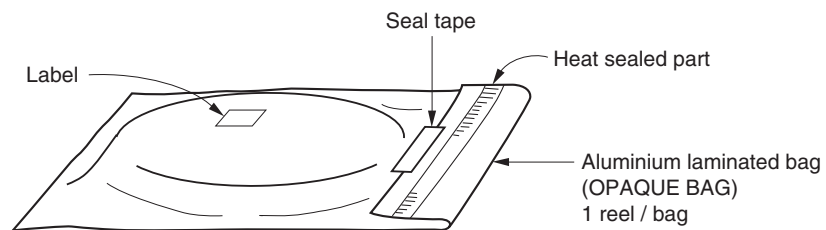

EMBOSSED TAPE PACKING

1. CONTAINER

2. DRY PACK

3. INNER BOX

Inner Box Dimension	W x L x H : 246 x 213 x 48 (mm)
Quantity (reel)	2
Label Position	Side of box