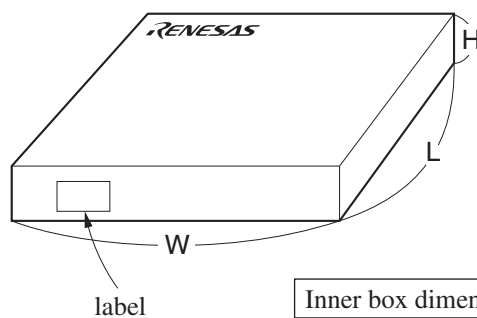

EMBOSSED TAPE PACKING

1. CONTAINER

2. DRY PACK

3. INNER BOX

Inner box dimension	W x L x H : 343 x 343 x 53 (mm)
Quantity (reel)	1
Label position	Side of box
Label	Product name, Quantity, Lot number, Class