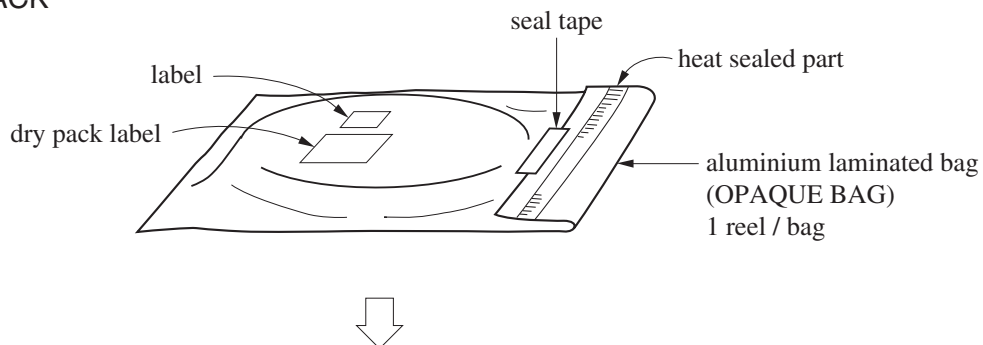

EMBOSSED TAPE PACKING

1. CONTAINER

2. DRY PACK

3. INNER BOX

Inner box dimension	W x L x H : 343 x 343 x 53 (mm)
Quantity (reel)	1
Label position	Side of box
Label	Product name, Quantity, Lot number, Class