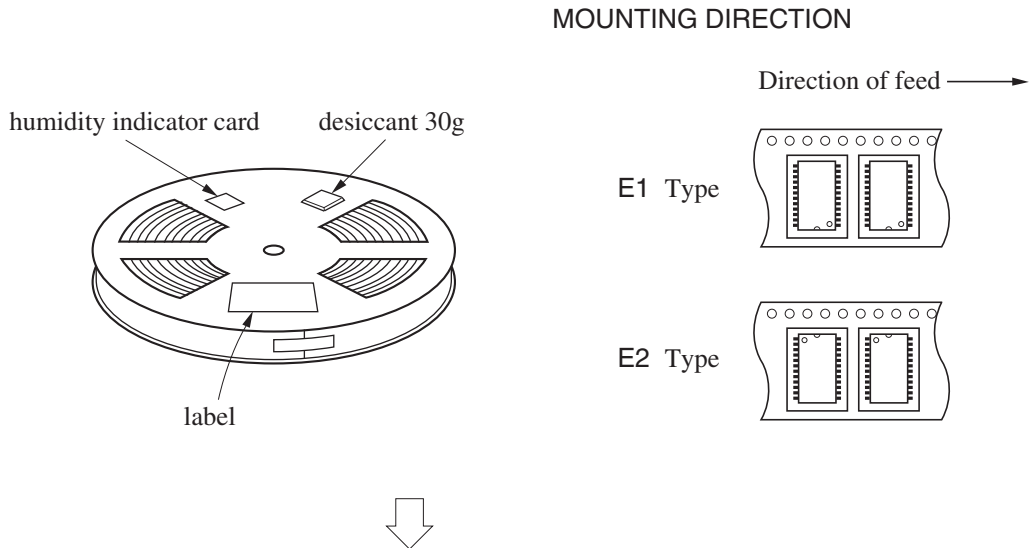

EMBOSSED TAPE PACKING

1. CONTAINER

2. DRY PACK

3. INNER BOX

Inner box dimension	W x L x H : 343 x 343 x 53 (mm)
Quantity (reel)	1
Label position	Side of box
Label	Product name, Quantity, Lot number, Class