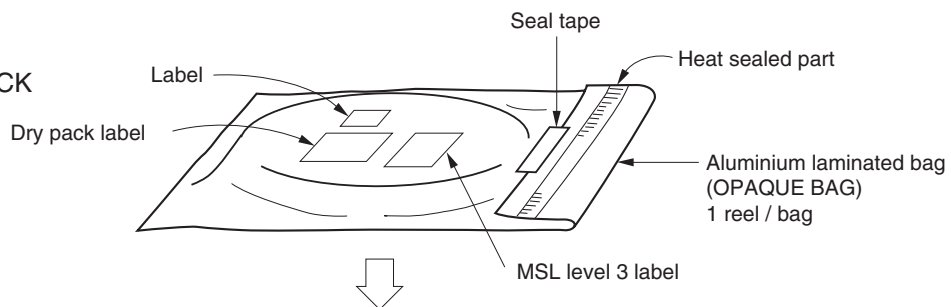

EMBOSSED TAPE PACKING

1. CONTAINER

2. DRY PACK

3. INNER BOX

| | |
|---------------------|--|
| Inner Box Dimension | W x L x H : 343 x 343 x 53 (mm) |
| Quantity (reel) | 1 |
| Label Position | Side or top of box (The figure is an example.) |
| Label | Product name, Quantity, Lot number, Class |