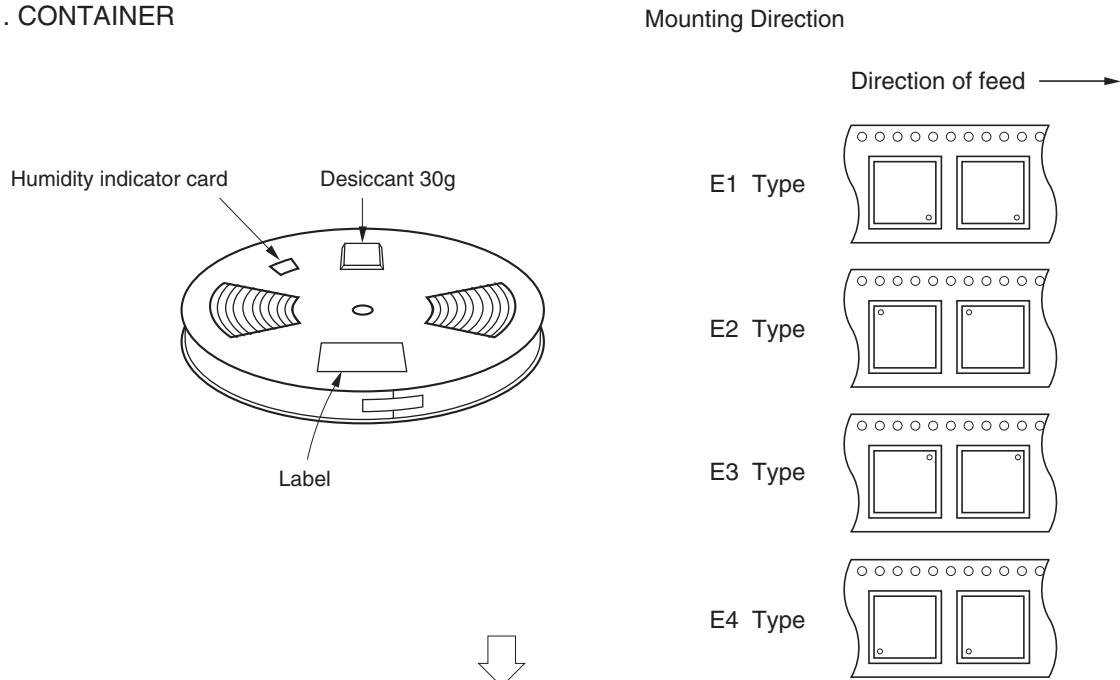

EMBOSSED TAPE PACKING

1. CONTAINER

2. DRY PACK

3. INNER BOX

| | |
|---------------------|--|
| Inner Box Dimension | W x L x H : 343 x 343 x 53 (mm) |
| Quantity (reel) | 1 |
| Label Position | Side or top of box (The figure is an example.) |
| Label | Product name, Quantity, Lot number, Class |