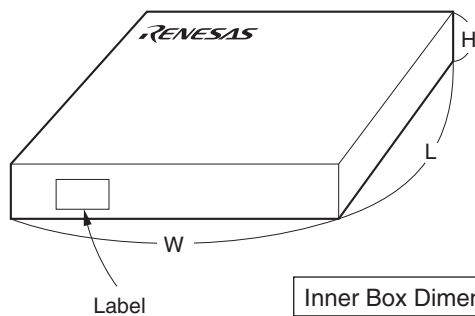

EMBOSSED TAPE PACKING

1. CONTAINER

2. DRY PACK

3. INNER BOX

| | |
|---------------------|--|
| Inner Box Dimension | W x L x H : 343 x 343 x 53 (mm) |
| Quantity (reel) | 1 |
| Label Position | Side or top of box (The figure is an example.) |
| Label | Product name, Quantity, Lot number, Class |