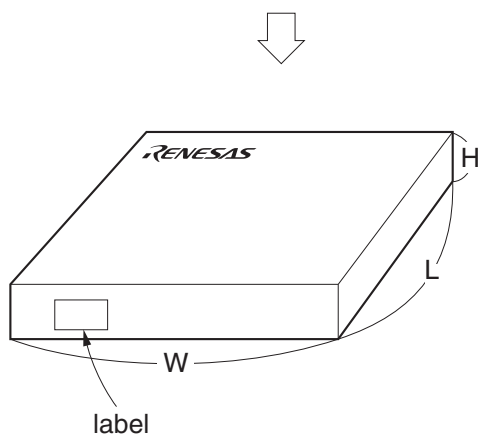

EMBOSSED TAPE PACKING

1. CONTAINER

MOUNTING DIRECTION

2. INNER BOX

Inner box dimension	W x L x H : 343 x 343 x 53 (mm)
Quantity (reel)	2 MAX.
Label position	Side of box
Label	Product name, Quantity, Lot number, Class