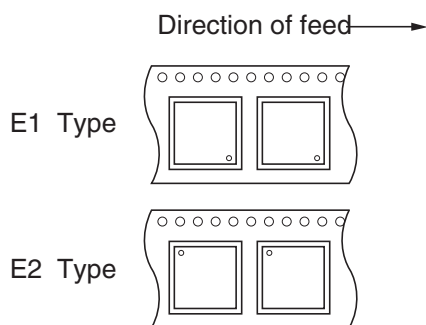

EMBOSSED TAPE PACKING

1. CONTAINER

MOUNTING DIRECTION

2. INNER BOX

Inner box dimension	W x L x H : 343 x 343 x 53 (mm)
Quantity (reel)	2 MAX.
Label position	Side of box
Label	Product name, Quantity, Lot number, Class