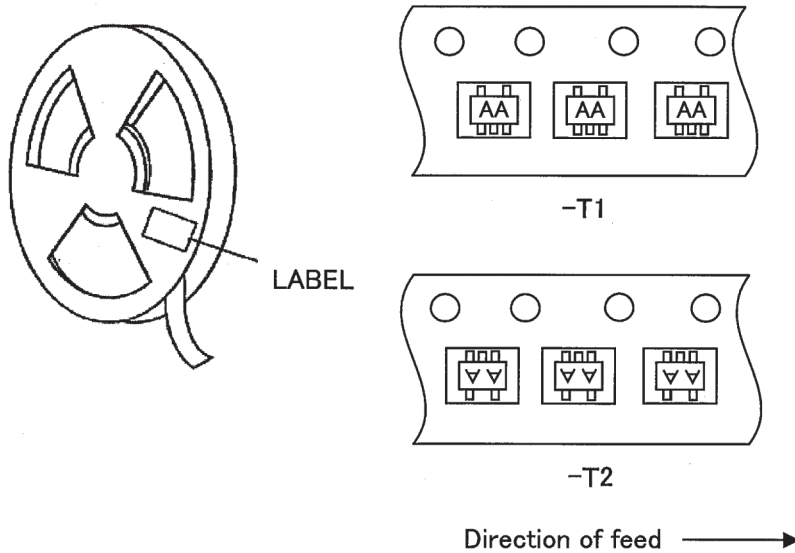

EMBOSSED TAPE CONTAINER

1. CONTAINER

Applied package	Quantity (pcs)
SC-74	3000
SC-88	
SC-74A	
SC-88A	
5/6MINI MOLD (Thin Type)	

LABEL	PRODUCT NAME QUANTITY, LOT NUMBER CLASS. COUNTRY OF ORIGIN
-------	--

2. INNER BOX

Dimension (mm) (W × H × L)	Quantity (Reel)
191 × 147 × 191	MAX. 10
191 × 88 × 191	MAX. 5

LABEL	PRODUCT NAME QUANTITY, LOT NUMBER CLASS. COUNTRY OF ORIGIN
-------	--