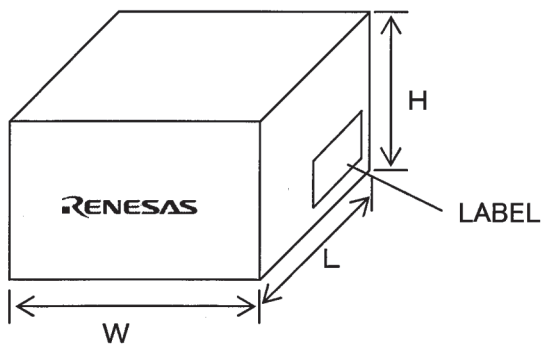

EMBOSSED TAPE CONTAINER

1. CONTAINER

Applied package	Quantity (pcs)
SC-74	3000
SC-88	
SC-74A	
SC-88A	
5/6MINI MOLD (Thin Type)	

LABEL	PRODUCT NAME QUANTITY, LOT NUMBER CLASS. COUNTRY OF ORIGIN
-------	--

2. INNER BOX

Dimension (mm) (W × H × L)	Quantity (Reel)
191 × 147 × 191	MAX. 10
191 × 88 × 191	MAX. 5

LABEL	PRODUCT NAME QUANTITY, LOT NUMBER CLASS. COUNTRY OF ORIGIN
-------	--