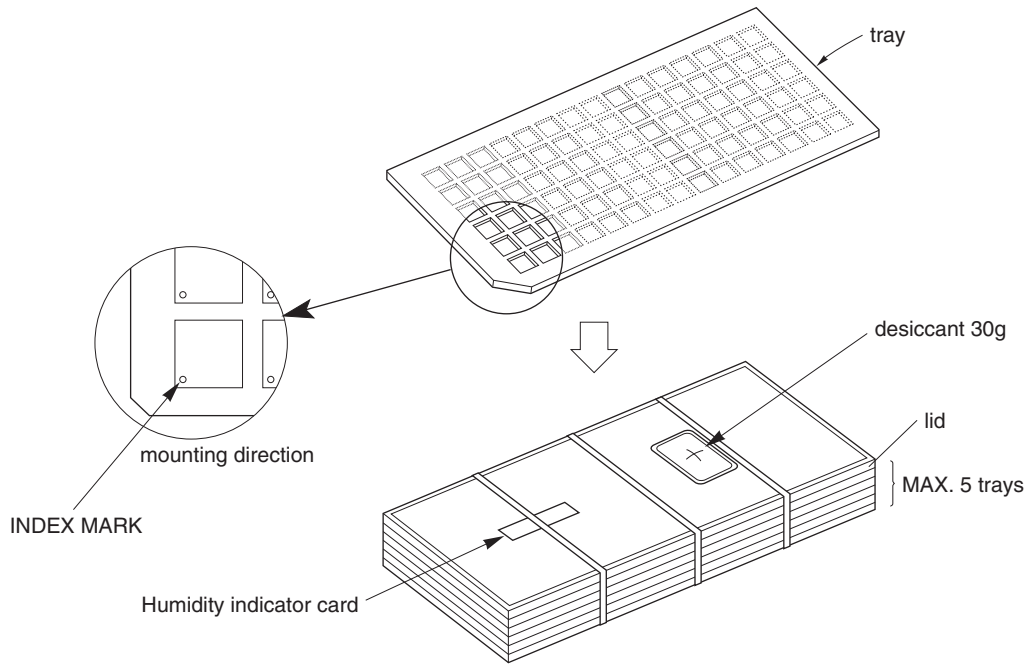

TRAY PACKING

1. CONTAINER

2. DRY PACK

3. INNER BOX

LABEL POSITION	SIDE OF BOX
INNER BOX	DIMENSION (W x L x H) 175 x 375 x 75 (mm)