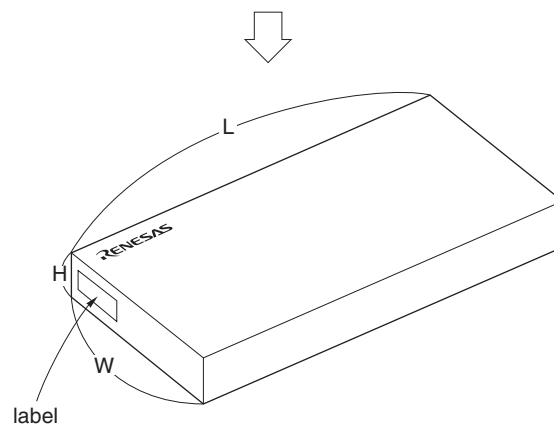

TRAY PACKING

1. CONTAINER

2. DRY PACK

3. INNER BOX

LABEL POSITION	SIDE OF BOX
INNER BOX	DIMENSION (W x L x H) 175 x 375 x 75 (mm)