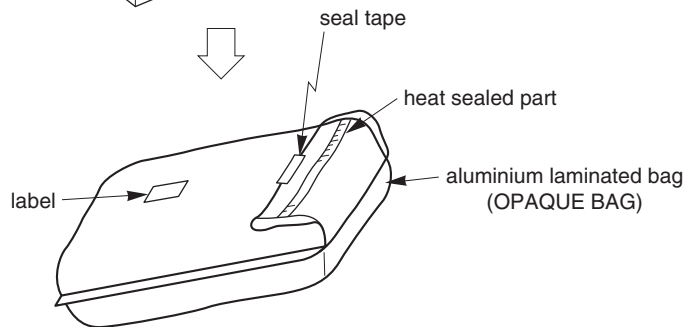

TRAY PACKING

1. CONTAINER

2. DRY PACK

3. INNER BOX

LABEL POSITION	SIDE OF BOX
INNER BOX	DIMENSION (W x L x H) 175 x 375 x 75 (mm)