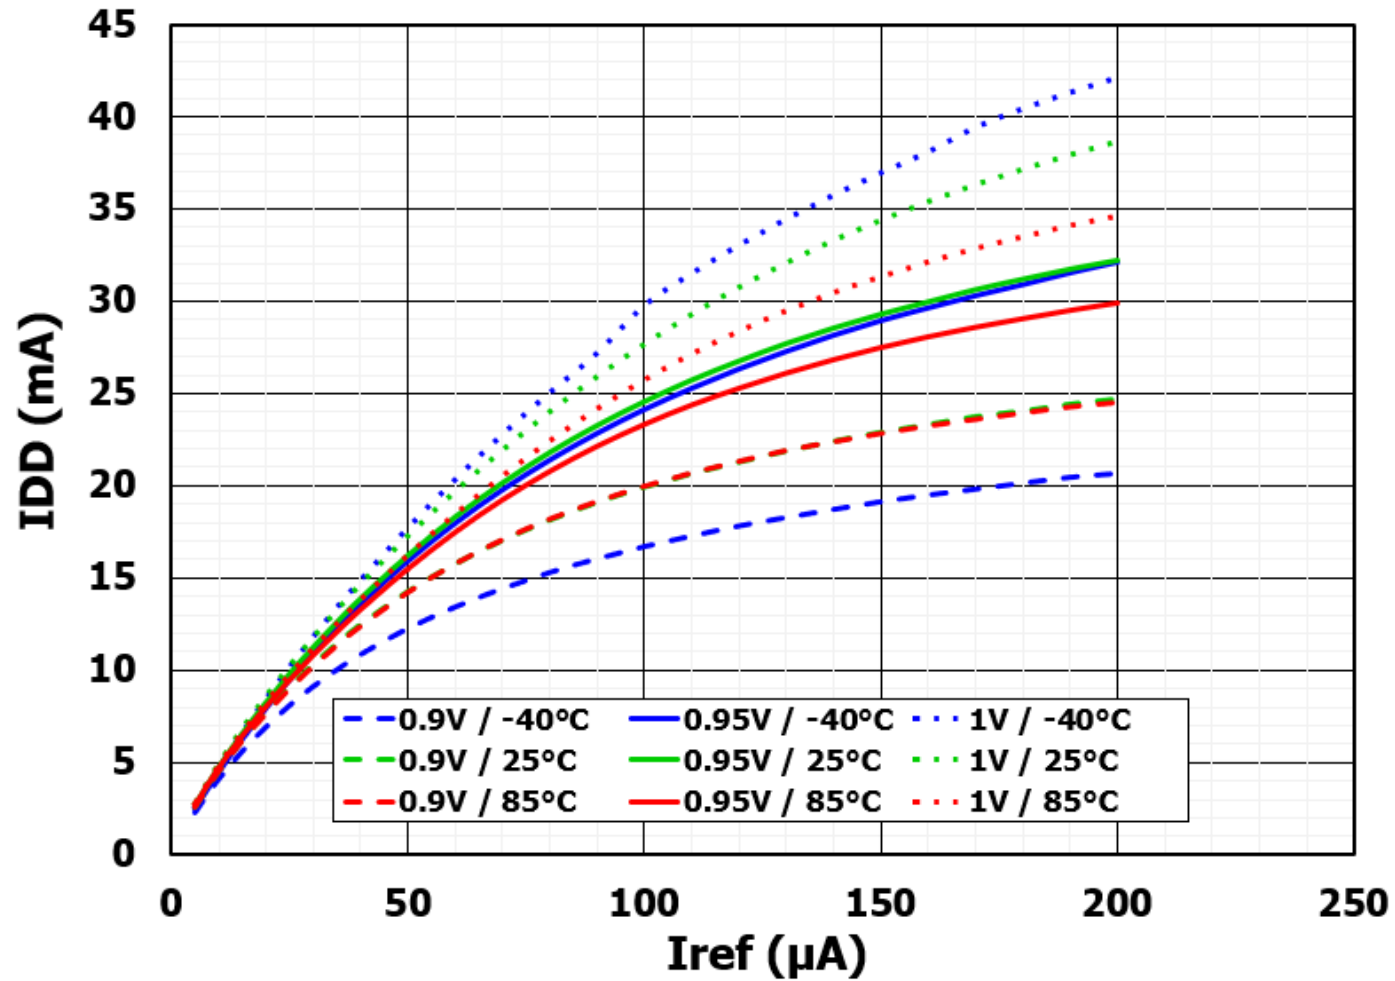

F6921

IDD VS IREF