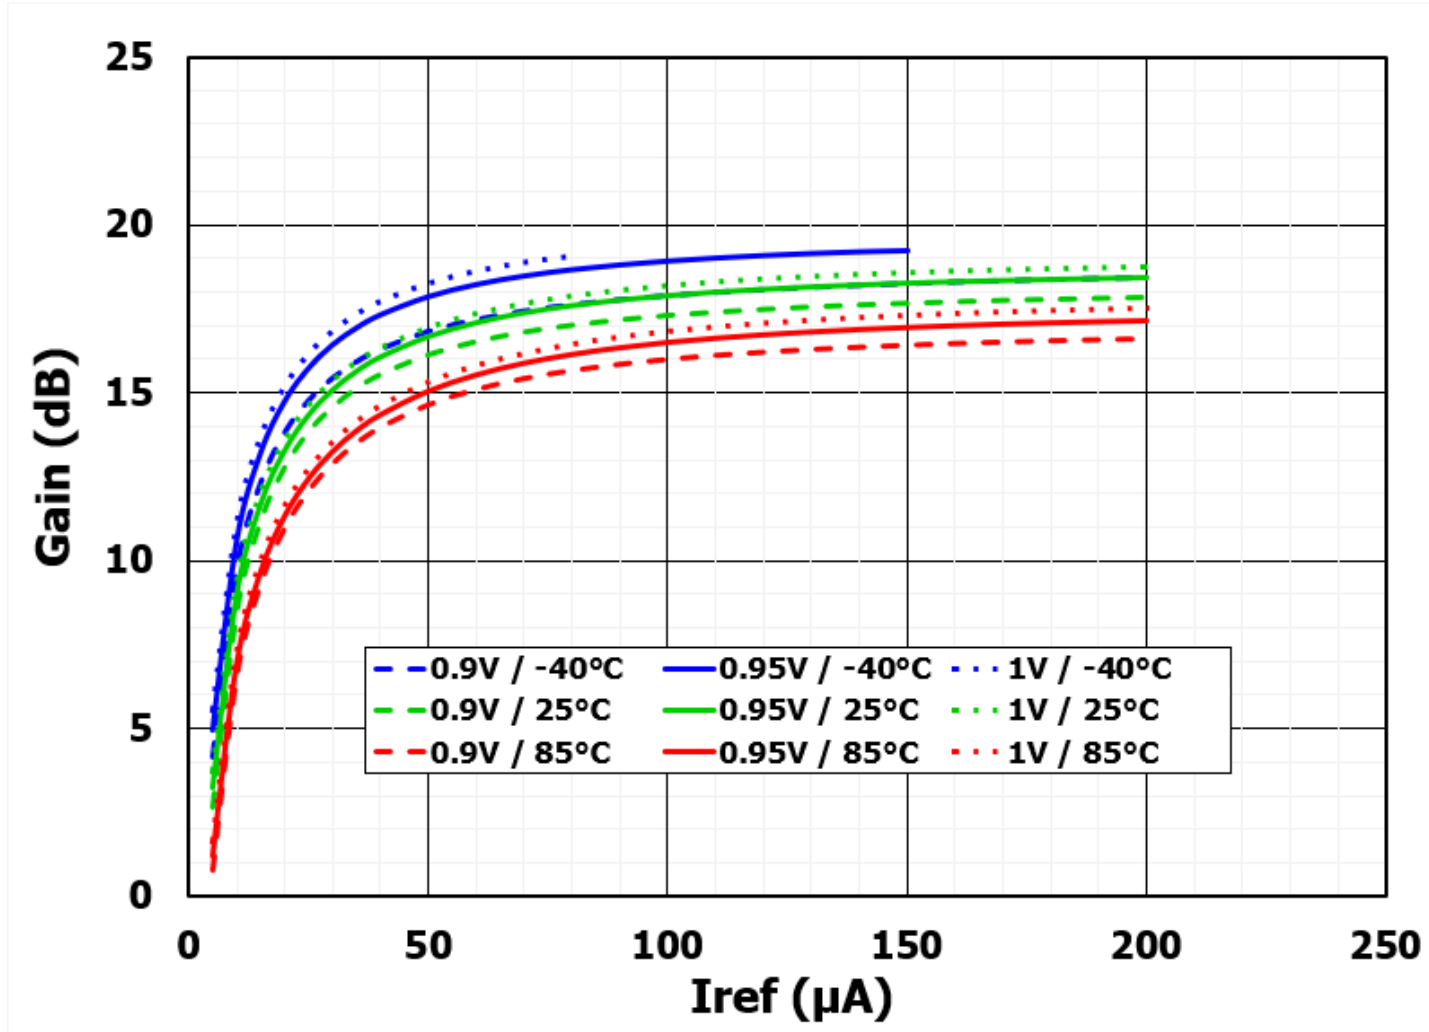

F6921

KU-BAND SATCOM DUAL LNA ADDITIONAL MEASUREMENT PLOTS

12.JAN.2024

RENESAS MMWAVE BUSINESS UNIT

RF DIVISION

RENESAS ELECTRONICS CORPORATION

F6921

GAIN VS IREF