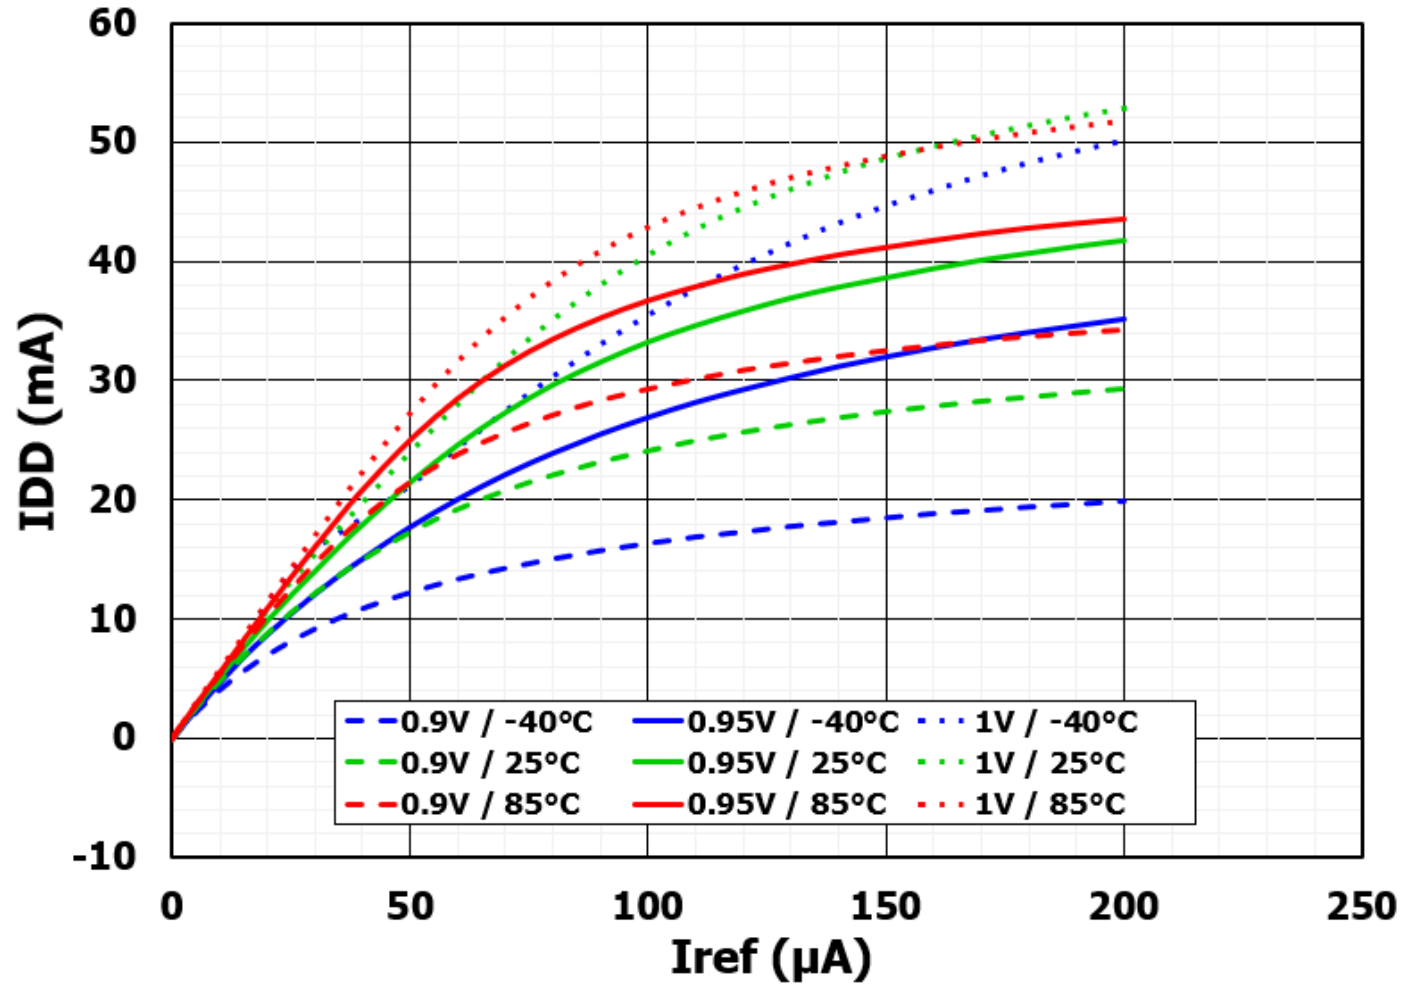

F6922

IDD VS IREF