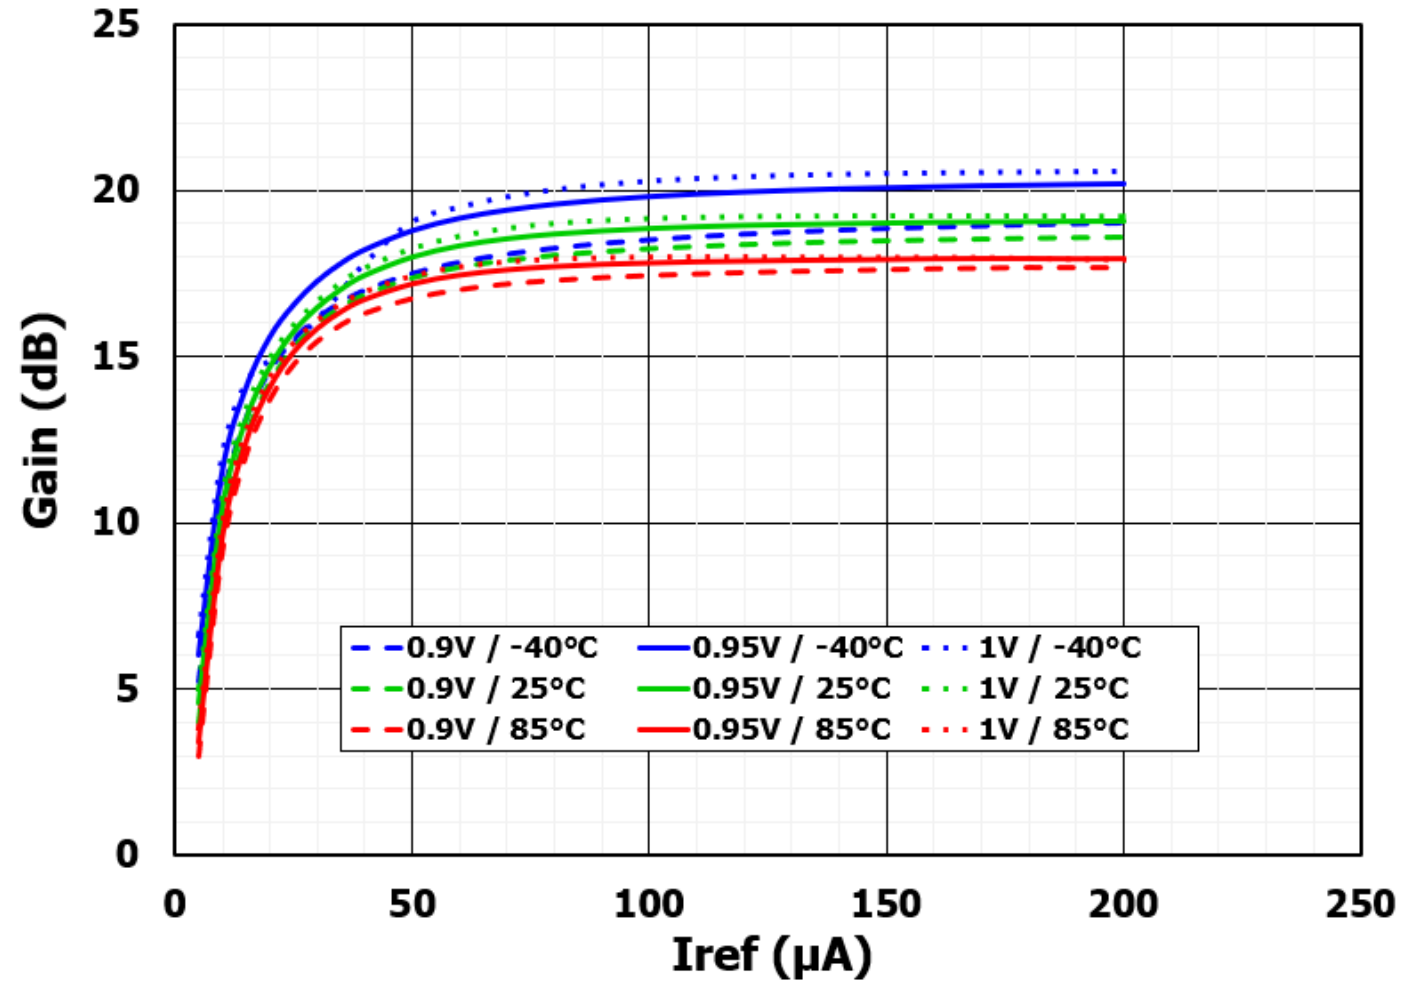

F6922

KA-BAND SATCOM DUAL LNA ADDITIONAL MEASUREMENT PLOTS

12.JAN.2024

RENESAS MMWAVE BUSINESS UNIT

RF DIVISION

RENESAS ELECTRONICS CORPORATION

F6922

GAIN VS IREF