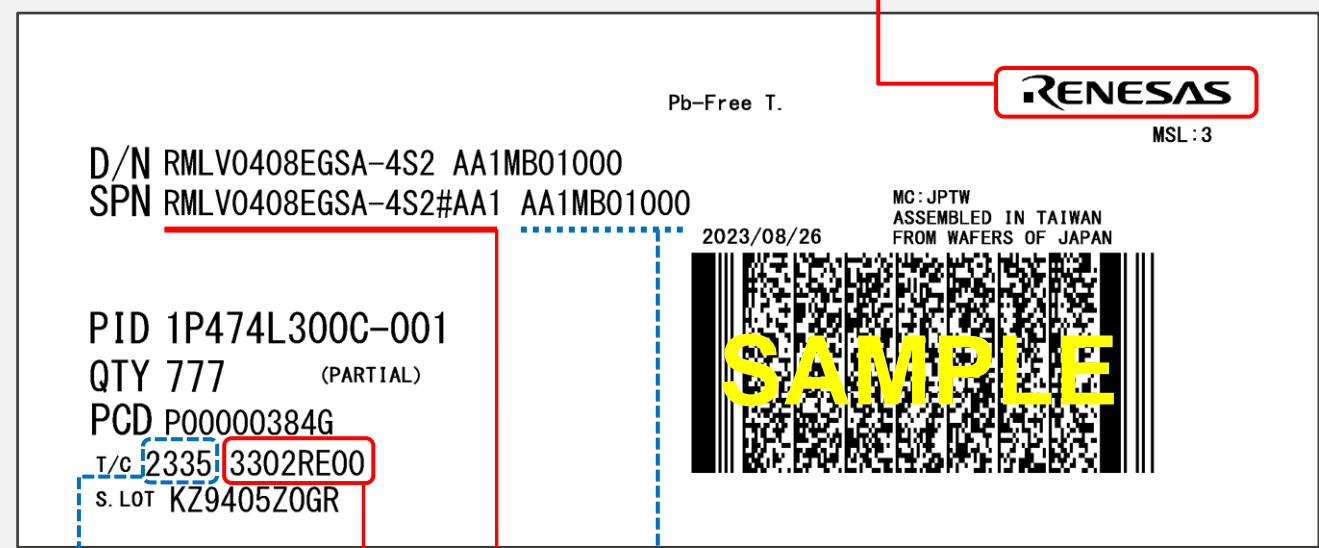

SRAM Shipping Label and Package Marking

Renesas Logo is printed as authentic label issued by Renesas
Note: This guide does not cover labels issued by other distributors

Shipping Label (example)

Renesas Internal Code

Orderable Part Number

Date Code (Marked on Package)

Date of Label Issuance (Year/Week), **NOT Marked on Package**

SPN: Supplier Part Number
T/C : Trace Code

Package Marking (example)

Date Code: YWWLLLLL

Y = Year Code (e.g., 3 shows the year 2023)

WW = Week Code (e.g., 30 shows the week 30)

LLLLL = Lot Trace Code (alphanumeric excluding I, O, Q)