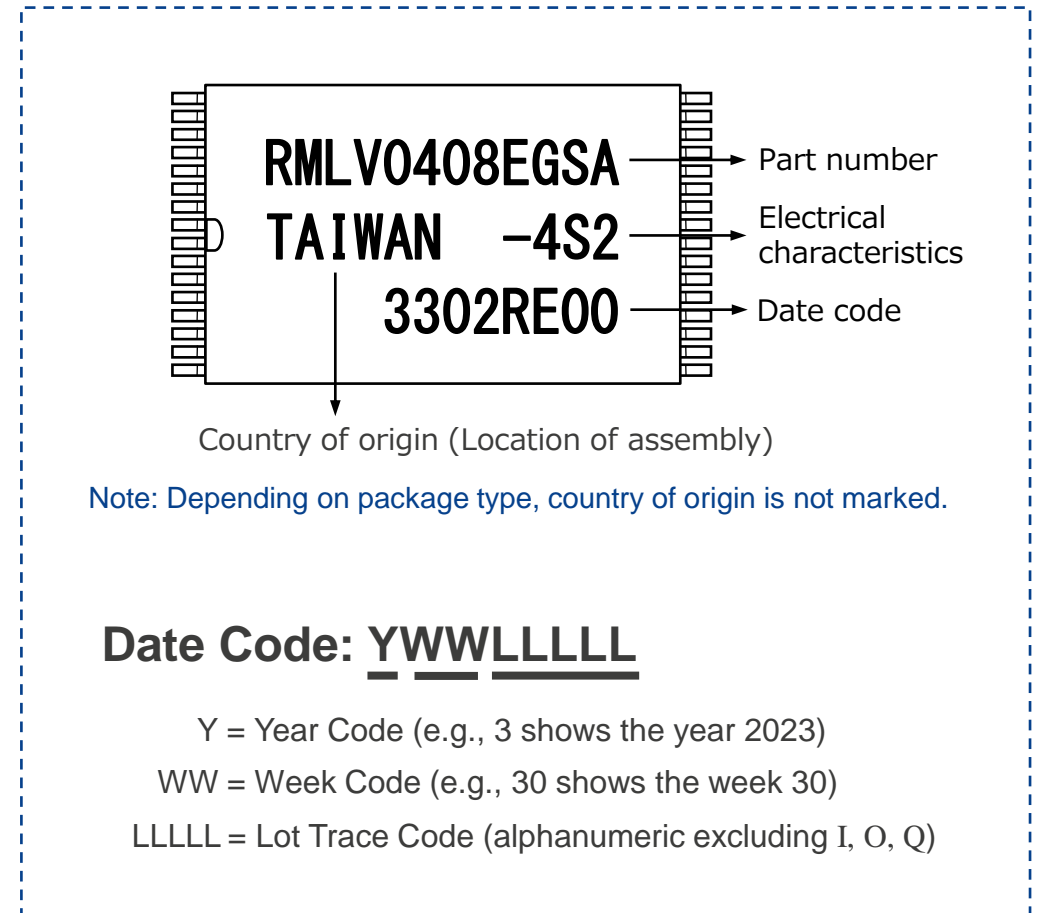

SRAM Shipping Label and Package Marking

Renesas Logo is printed as authentic label issued by Renesas
Note: This guide does not cover labels issued by other distributors

Shipping Label (example)

Renesas Internal Code

Orderable Part Number

Date Code (Marked on Package)

Date of Label Issuance (Year/Week), **NOT Marked on Package**

SPN: Supplier Part Number
T/C : Trace Code

Package Marking (example)

Date Code: YWWLLLLL

Y = Year Code (e.g., 3 shows the year 2023)

WW = Week Code (e.g., 30 shows the week 30)

LLLLL = Lot Trace Code (alphanumeric excluding I, O, Q)