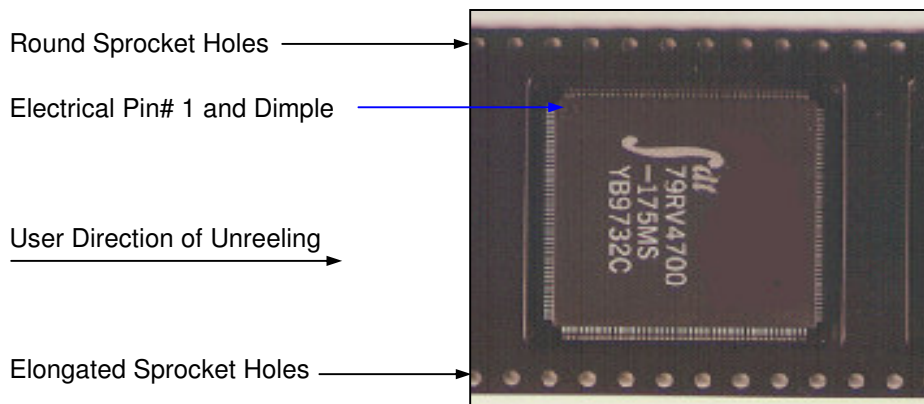

Integrated Device Technology, Inc.
6024 Silver Creek Valley Road, San Jose, CA 95138

PRODUCT/PROCESS CHANGE NOTICE (PCN)

ATTACHMENT I - PCN #: TB-0609-03

FROM:

TO:

Conversion Schedule:

Additional label as shown below will be placed on the intermediate box (pizza box) to alert customer of this change. Label will be placed starting 06-Nov-2006 until 06-Nov-2007. However, please take note that IDT will continue to ship products in existing loading orientation until the inventory has been depleted. Customer may receive shipments in existing or new loading orientation.