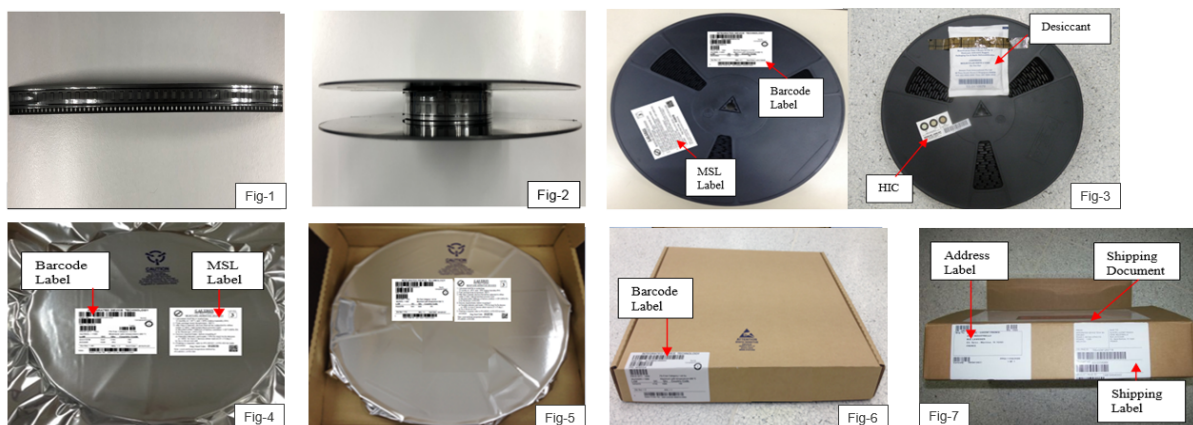

Future Shipment in Cut Tape Packing for MSL 2/3/4 Product

1. Count and cut the parts in carrier tape as per order qty (Fig-1).
   Note: Without Leader & Trailer empty pockets.
2. Roll the part onto plastic reel and tape with conductive tape at both end (Fig-2 & 3).
   ** Note : Pass IDT Standard 6 fts drop test (Base on drop test result with NLG 16 (QFN 3x3 mm) and NLG 24 (QFN 4x4 mm))
3. Pack with HIC & Desiccant
4. Pack with MBB bag (Fig-4).
5. Pack with pizza box (Fig-5&6).
6. Over-pack the pizza box with Outer carton (Fig-7).