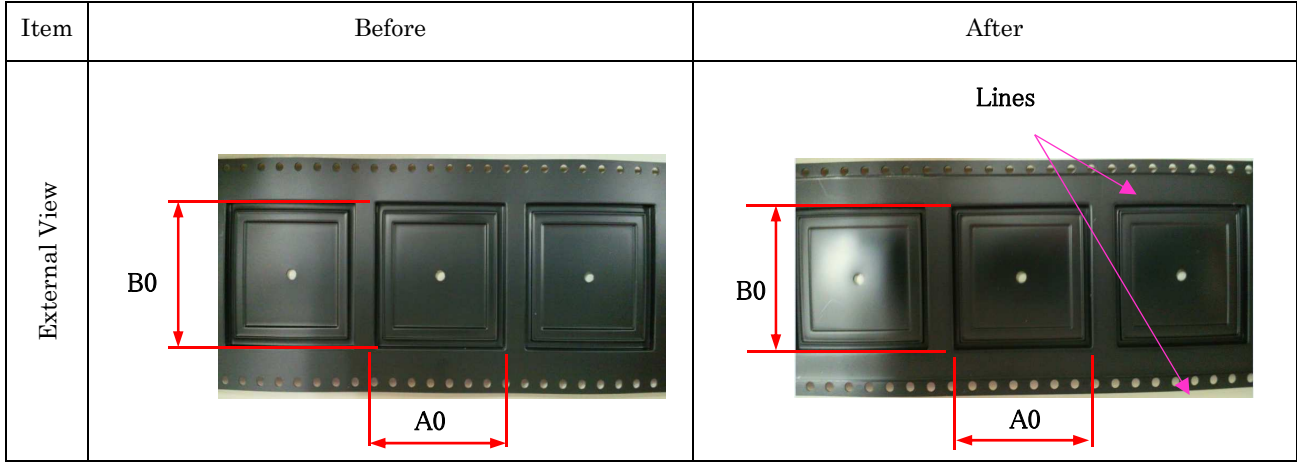

1. Details of Change

[1-1] Change the specification of the carrier tape.

The pocket dimension of designated products shall be changed as such; however, there is no change to a stored quantity, a tape width, and a pocket pitch.

< Contents >

Applied Package	Applied Products	Before			After		
		Old tape model	A0/B0 (mm)	PKG Seat position (mm)	New tape model	A0/B0 (mm)	PKG Seat position (mm)
LQFP 7x7	Ref. to APPENDIX 1-A	E16x12-B1CA,	9.95	0	E1612Q07RA	9.50	0
		E16x12-DFCA,	9.95	0			
		TE1612-34P,	9.5/10.8	0			
		TE1612-32P6U	9.95	0			
		MTE1612H-QFP(FP)-7X7	10.36	0.25			
LQFP 10x10	Ref. to APPENDIX 1-B	E24x16-B2CA	13.45	0	E2416Q10RA	12.50	0
		MTE2416H-64P6Q-A	13.00				
LQFP 12x12	Ref. to APPENDIX 1-C	E24*20-B3CA	15.45	0	E2420Q12RA	14.50	0
		MTE2420H-80P6Q-A	15.00				
LQFP 14x14	Ref. to APPENDIX 1-D	E24*24-AKCA	16.50	0	E2424Q14RA	16.50	0
		E24*24-DGCA	16.50				
LQFP 16x16	Ref. to APPENDIX 1-E	TE3224-17P	19.45	0	E3224Q16RA	18.50	0
LQFP 20x20	Ref. to APPENDIX 1-F	E44*32-B5CA	23.45	0	E4432Q20RA	22.50	0
		MTE4432H-144P6Q-A	23.3				
LQFP 24x24	Ref. to APPENDIX 1-G	E44*32-AZCA	27.45	0	E4432Q24RA	26.50	0
		TE4432-6P	27.45