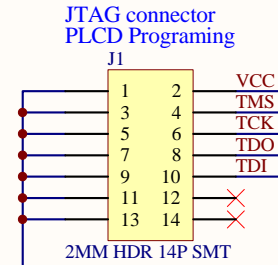

INTERSIL PROPRIETARY AND CONFIDENTIAL. SUBJECT TO NONDISCLOSURE AGREEMENT

Title ISLA112P50/ISL55210		
Size B	Number page3	Revision C
Date: 16-Nov-2011	Sheet of	
File: C:\Documents and Settings\GHENDRIC\Desktop\New Folder (3)\D12_55210_revC.ddb