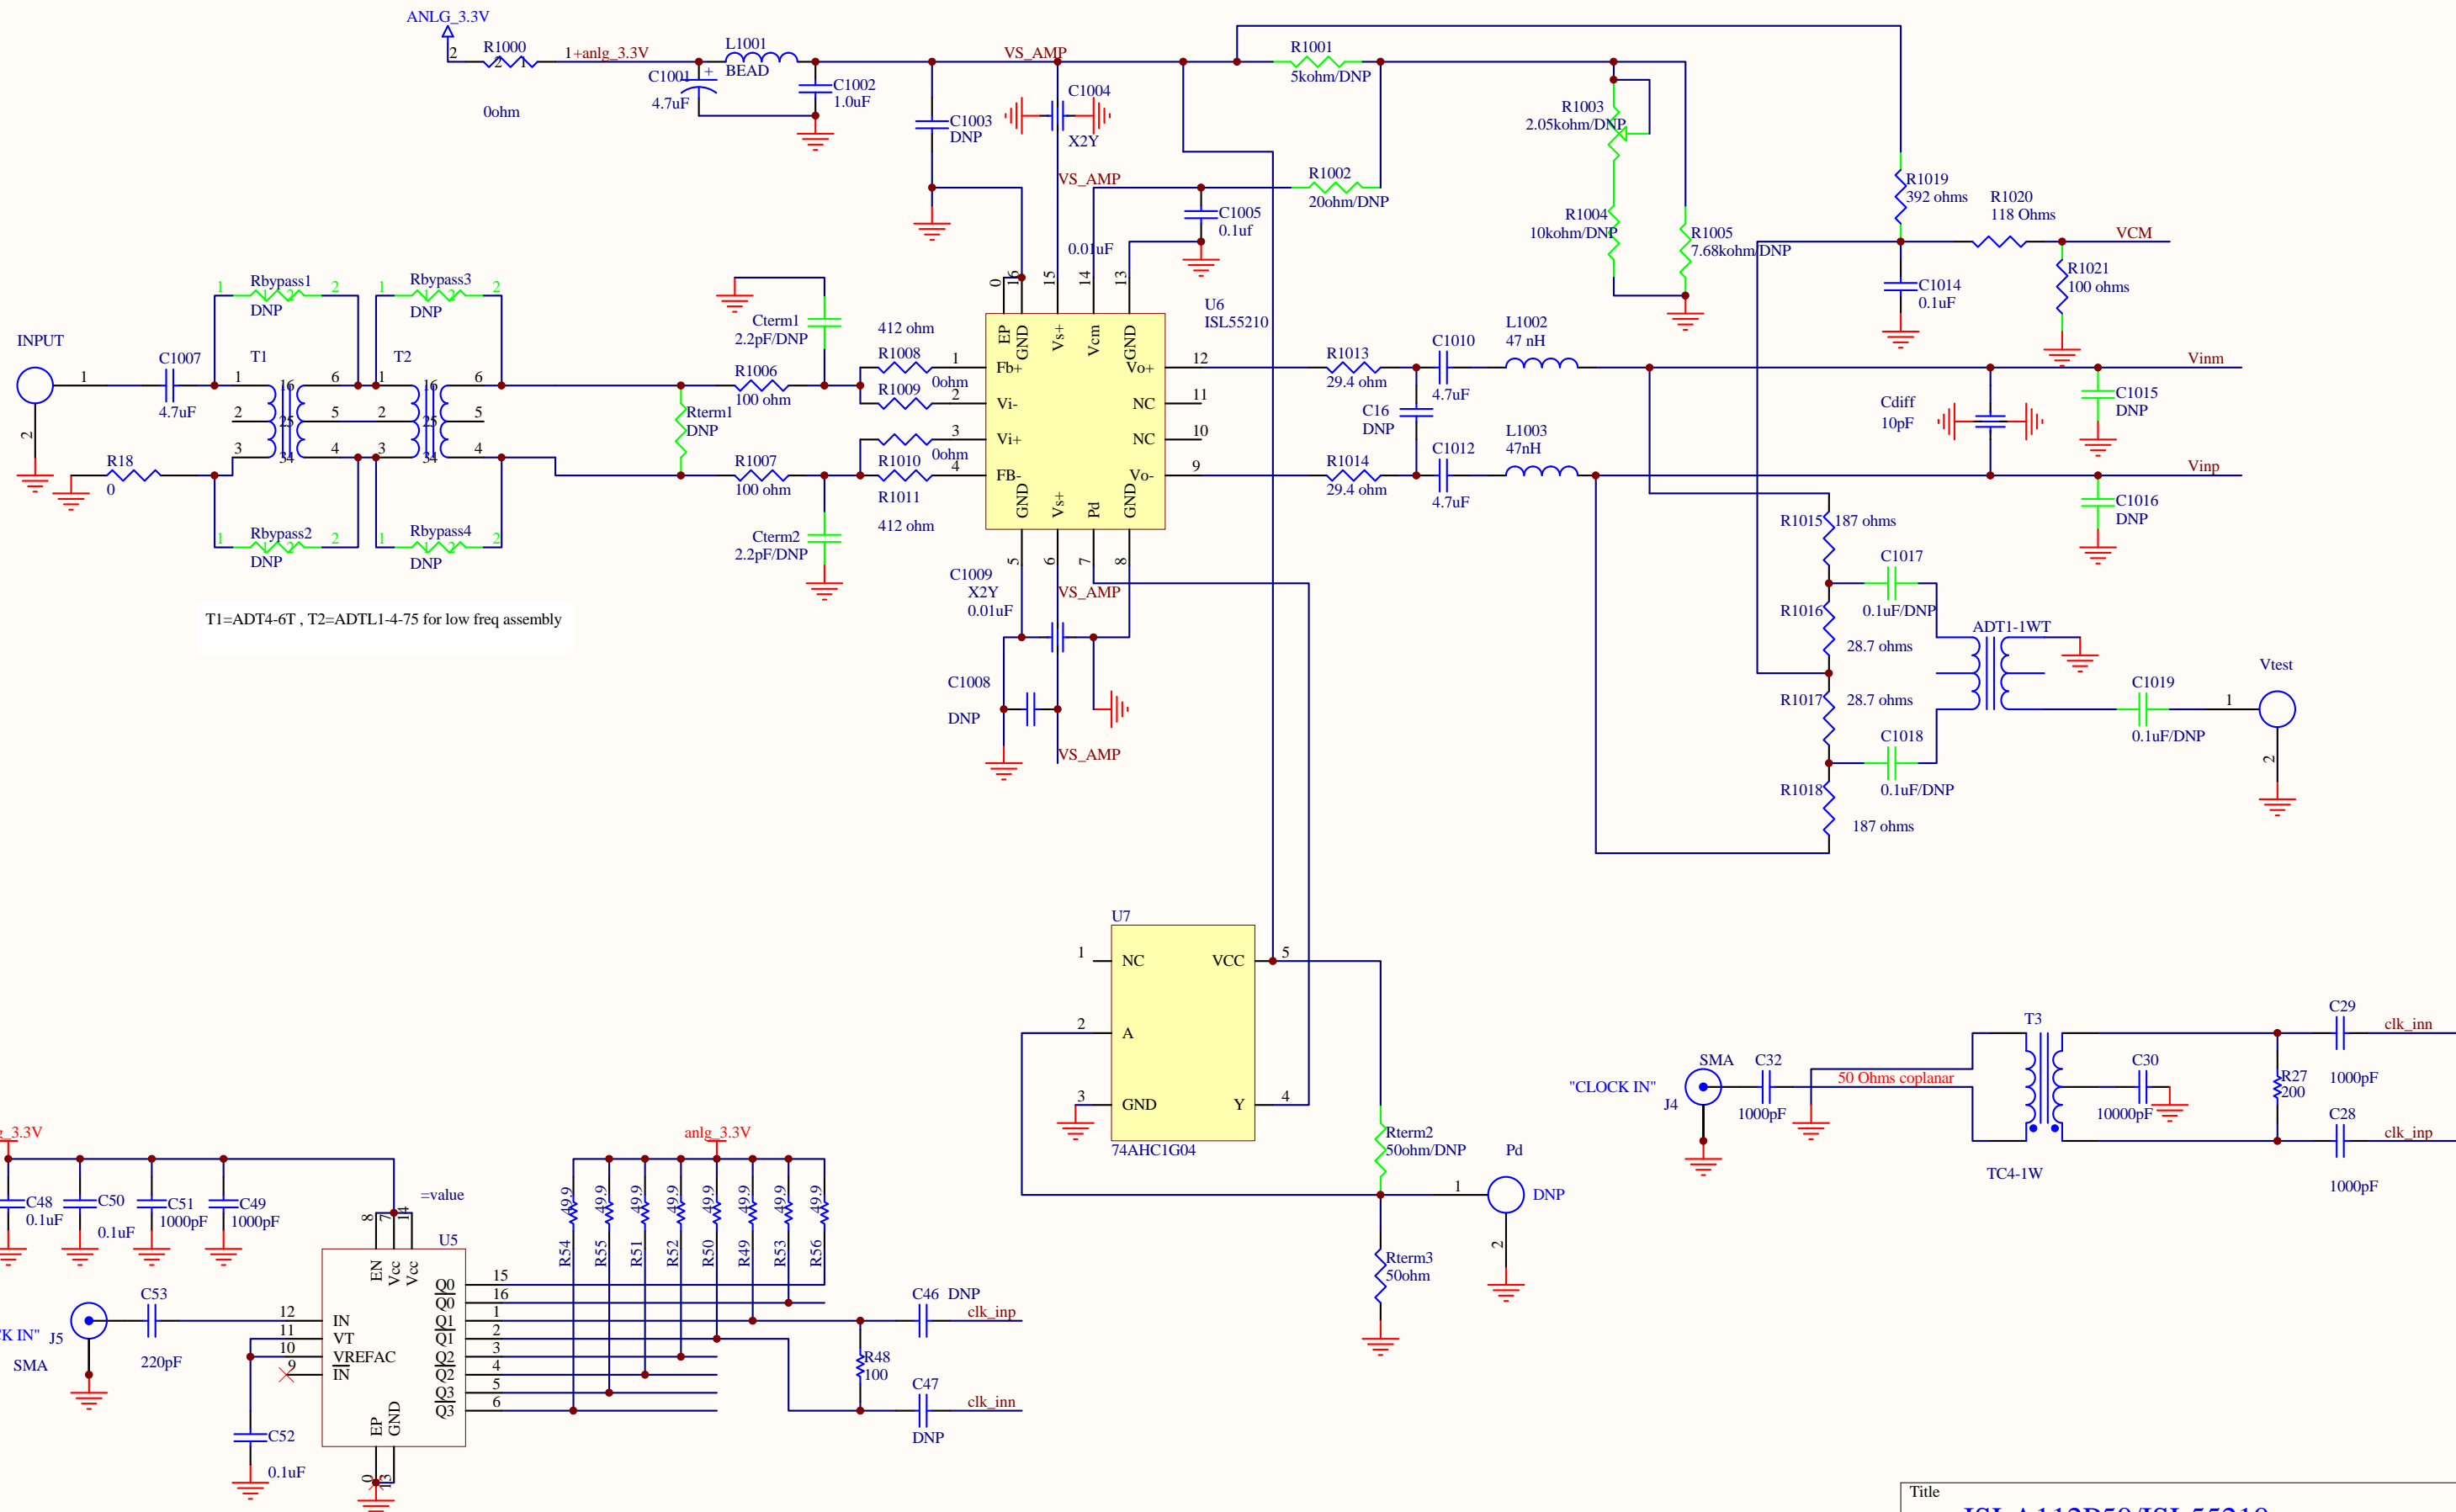

U1  
ISLA112P50

INTERSIL PROPRIETARY AND CONFIDENTIAL. SUBJECT TO NONDISCLOSURE AGREEMENT

Title <b>ISLA112P50/ISL55210</b>		
Size B	Number page 1	Revision C
Date: 16-Nov-2011	Sheet of	
File: C:\Documents and Settings\GHENDRIC\Desktop\New Folder (3)\D12_55210_revC.ddb		

Title		
ISLA112P50/ISL55210		
Size	Number	Revision
B	page2	C
Date:	16-Nov-2011	Sheet of
File:	C:\Documents and Settings\GHENDRIC\Desktop\New Folder (3)\D12_55210_revC.ddb	

PC0 daughter card detected  
 PC1  
 PC2  
 PC3  
 PC4  
 PC5  
 PC6  
 PC7

MH1    MH2    MH3    MH4  
 Tooling Hole Tooling Hole Tooling Hole Tooling Hole

INTERSIL PROPRIETARY AND CONFIDENTIAL. SUBJECT TO NONDISCLOSURE AGREEMENT

Title <b>ISLA112P50/ISL55210</b>		
Size B	Number page3	Revision C
Date: 16-Nov-2011	Sheet of	
File: C:\Documents and Settings\GHENDRIC\Desktop\New Folder (3)\D12_55210_revC.ddb		