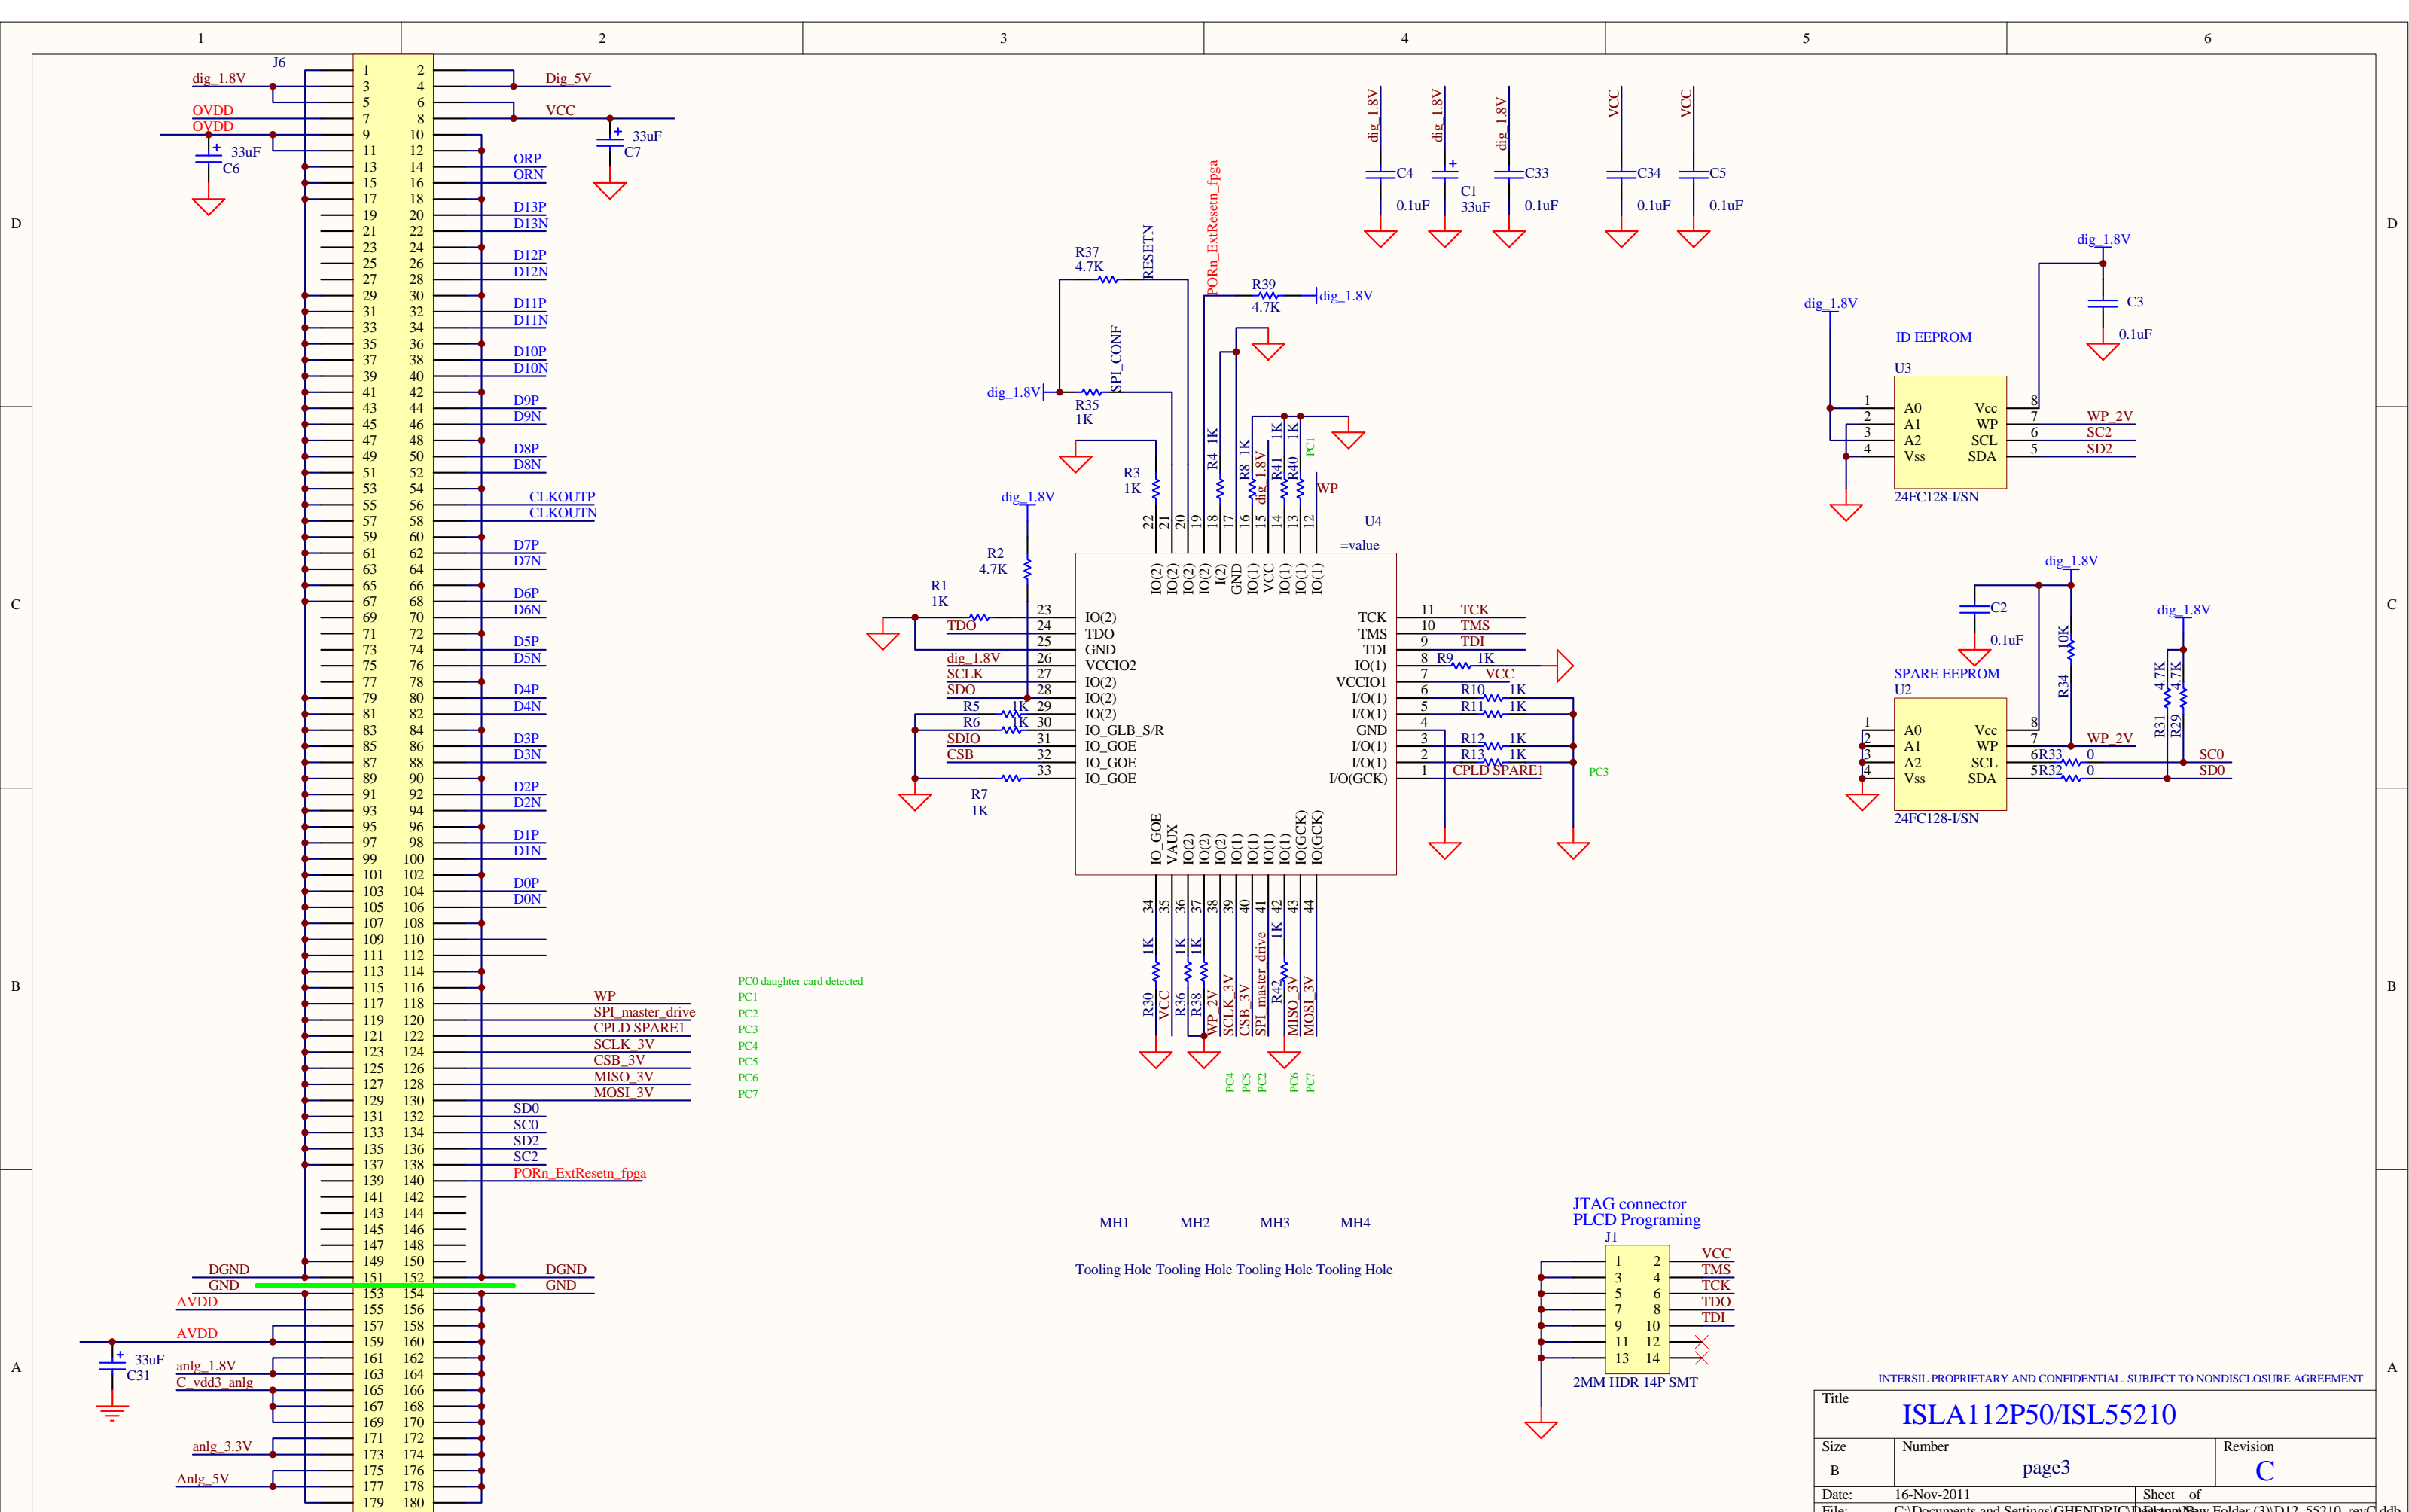

U1  
ISLA112P50

INTERSIL PROPRIETARY AND CONFIDENTIAL. SUBJECT TO NONDISCLOSURE AGREEMENT

Title <b>ISLA112P50/ISL55210</b>		
Size B	Number page 1	Revision C
Date: 16-Nov-2011	Sheet of	
File: C:\Documents and Settings\GHENDRIC\Desktop\New Folder (3)\D12_55210_revC.ddb		

Title		
ISLA112P50/ISL55210		
Size	Number	Revision
B	page2	C
Date:	16-Nov-2011	Sheet of
File:	C:\Documents and Settings\GHENDRIC\Desktop\New Folder (3)\D12_55210_revC.ddb	

PC0 daughter card detected  
 PC1  
 PC2  
 PC3  
 PC4  
 PC5  
 PC6  
 PC7

MH1    MH2    MH3    MH4  
 Tooling Hole Tooling Hole Tooling Hole Tooling Hole

INTERSIL PROPRIETARY AND CONFIDENTIAL. SUBJECT TO NONDISCLOSURE AGREEMENT

Title <b>ISLA112P50/ISL55210</b>		
Size B	Number page3	Revision C
Date: 16-Nov-2011	Sheet of	
File: C:\Documents and Settings\GHENDRIC\Desktop\New Folder (3)\D12_55210_revC.ddb		