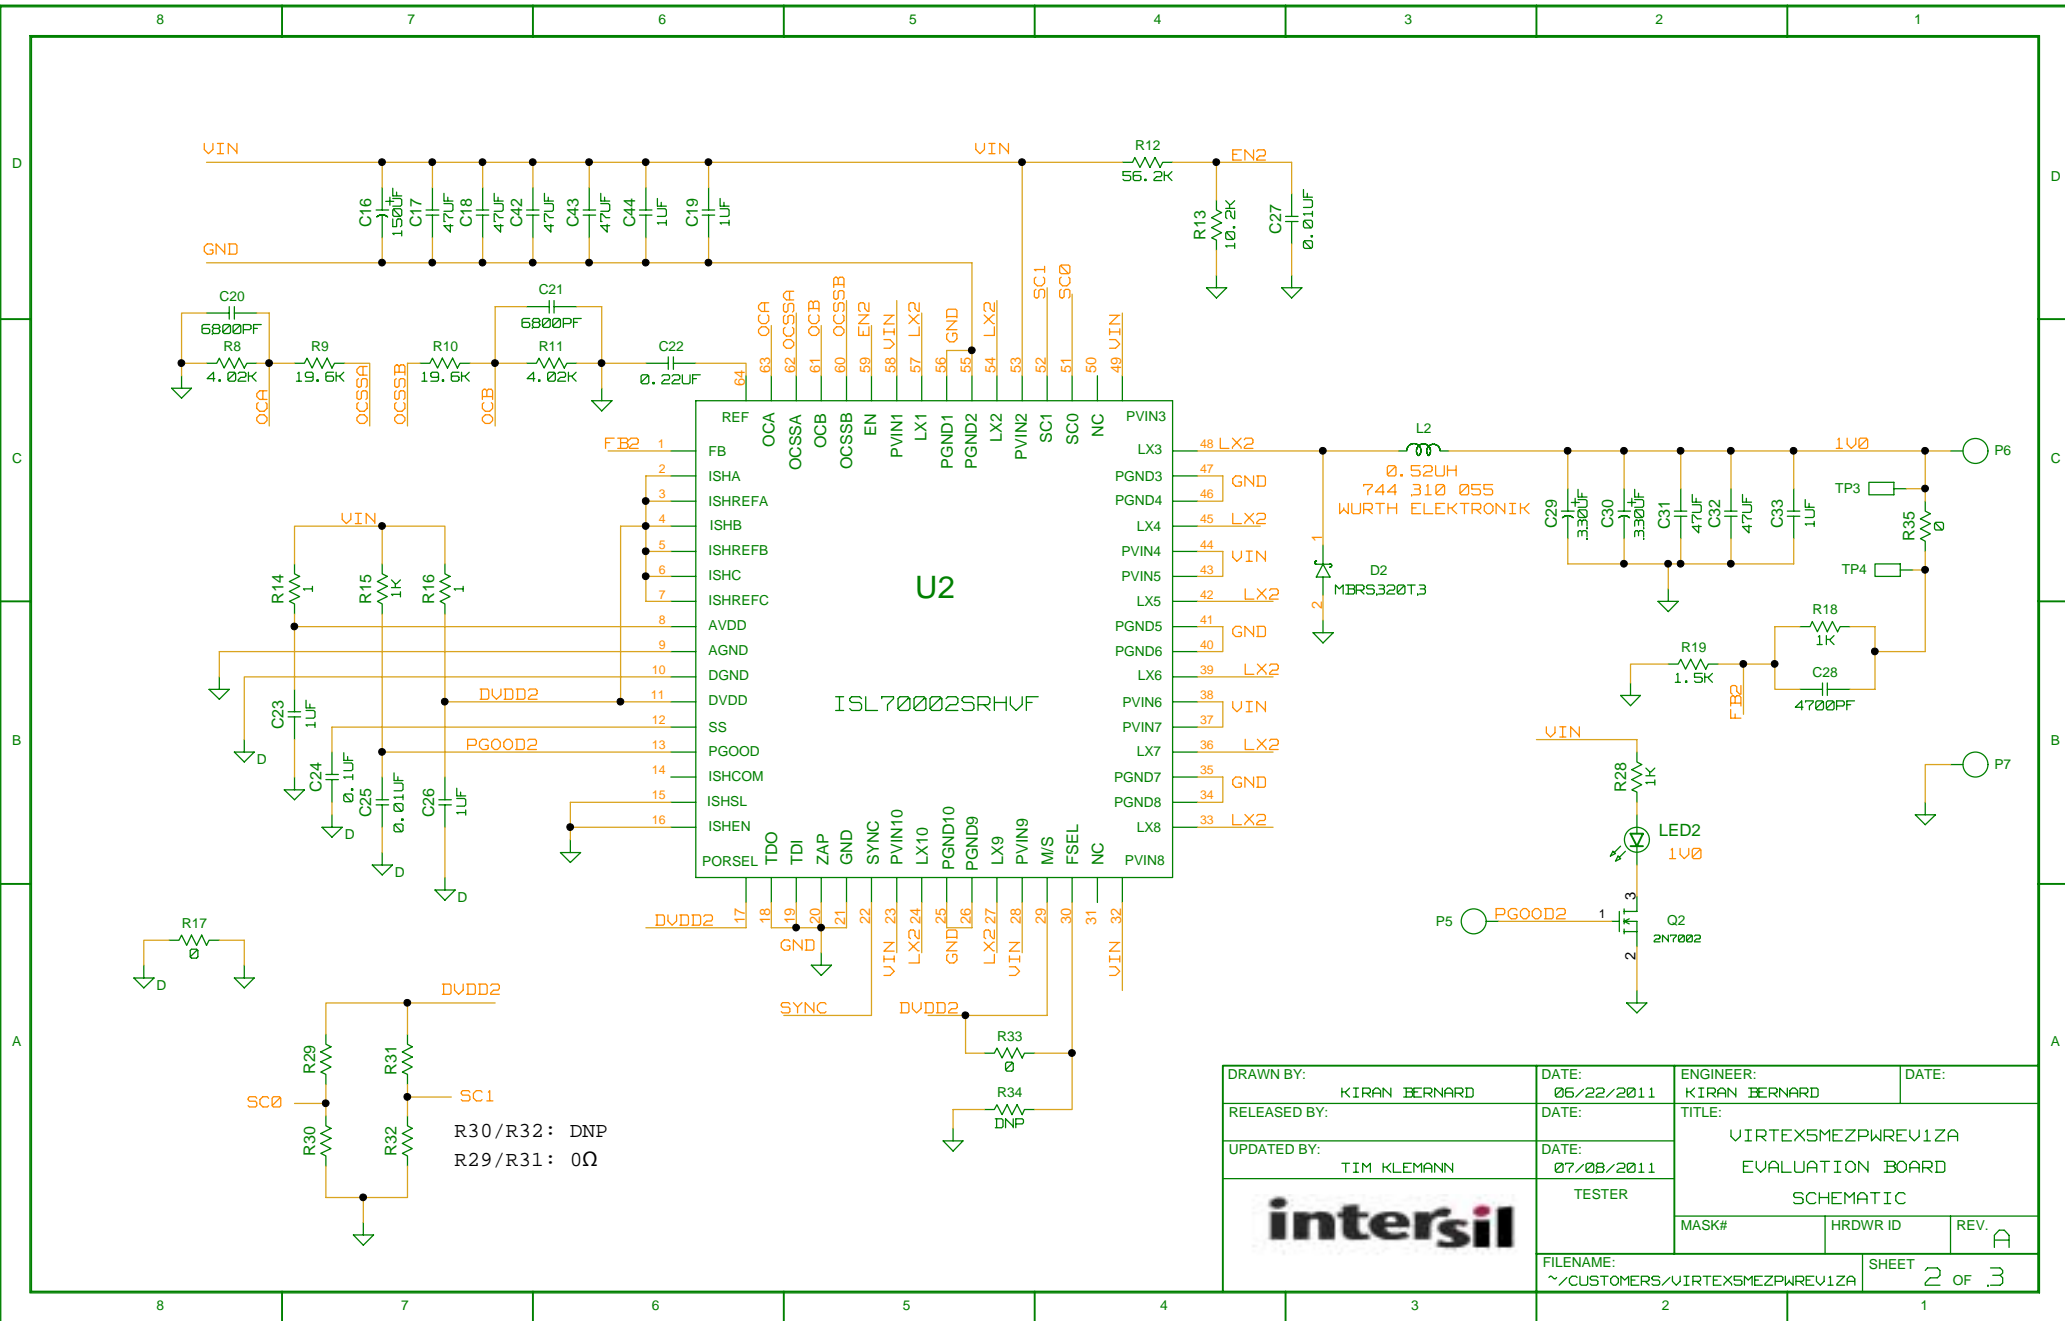

DRAWN BY: KIRAN BERNARD	DATE: 05/22/2011	ENGINEER: KIRAN BERNARD	DATE:
RELEASED BY:	DATE:	TITLE: VIRTEX5MEZPWREVIZA	
UPDATED BY: TIM KLEMANN	DATE: 07/08/2011	EVALUATION BOARD	
		TESTER	
		FILENAME: ~/CUSTOMERS/VIRTEX5MEZPWREVIZA	SHEET 1 of 3

DRAWN BY: KIRAN BERNARD	DATE: 06/22/2011	ENGINEER: KIRAN BERNARD	DATE:
RELEASED BY:	DATE:	TITLE: VIRTEX5MEZPWREVIZA	
UPDATED BY: TIM KLEMANN	DATE: 07/08/2011	EVALUATION BOARD	
		SCHEMATIC	
		MASK#	HRDWR ID
FILENAME: ~/CUSTOMERS/VIRTEX5MEZPWREVIZA			SHEET 3 OF 3