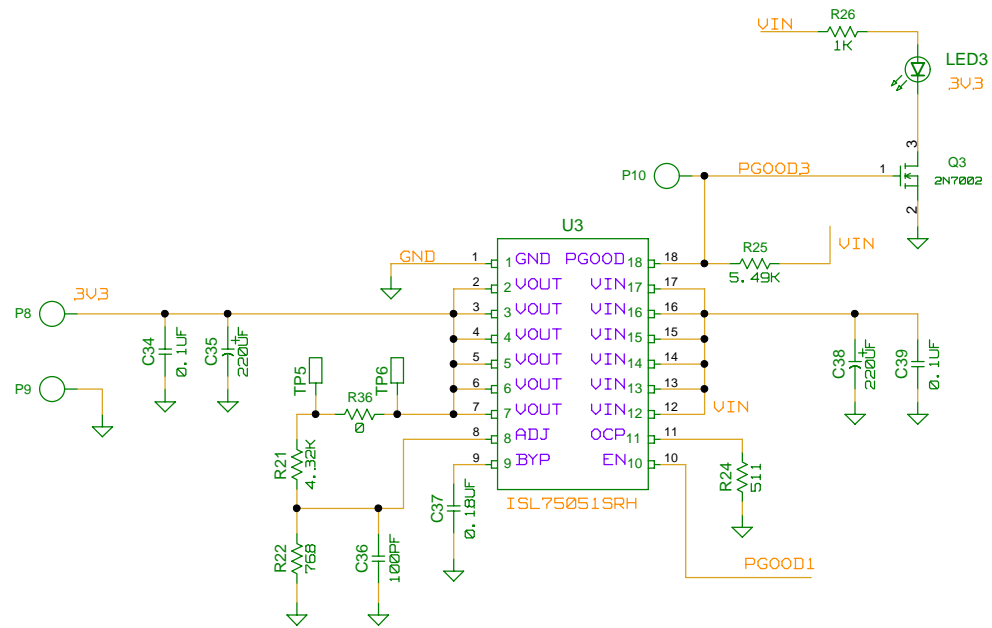

DRAWN BY: KIRAN BERNARD	DATE: 05/22/2011	ENGINEER: KIRAN BERNARD	DATE:
RELEASED BY:	DATE:	TITLE: VIRTEX5MEZPWREVIZA	
UPDATED BY: TIM KLEMANN	DATE: 07/08/2011	EVALUATION BOARD	
		TESTER	
		FILENAME: ~/CUSTOMERS/VIRTEX5MEZPWREVIZA	SHEET 1 of 3

DRAWN BY: KIRAN BERNARD	DATE: 06/22/2011	ENGINEER: KIRAN BERNARD	DATE:
RELEASED BY:	DATE:	TITLE: VIRTEX5MEZPWREVIZA	
UPDATED BY: TIM KLEMANN	DATE: 07/08/2011	EVALUATION BOARD	
		SCHEMATIC	
		MASK#	HRDWR ID
FILENAME: ~/CUSTOMERS/VIRTEX5MEZPWREVIZA			SHEET 3 OF 3