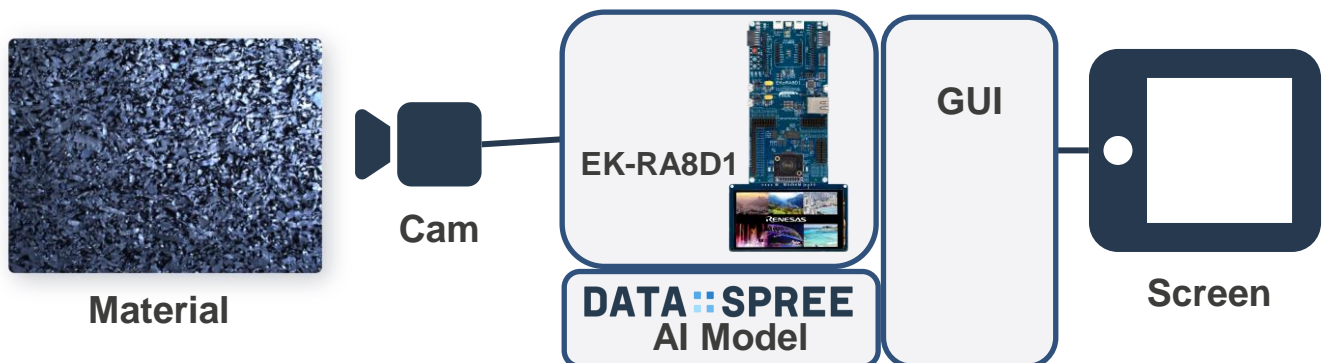

Diagrams/Graphics

Target Markets and Applications

- Process automation
- Product classification
- Automated quality control system
- Logistics
- Damage identification

www.data-spree.com/products/embedded-ai