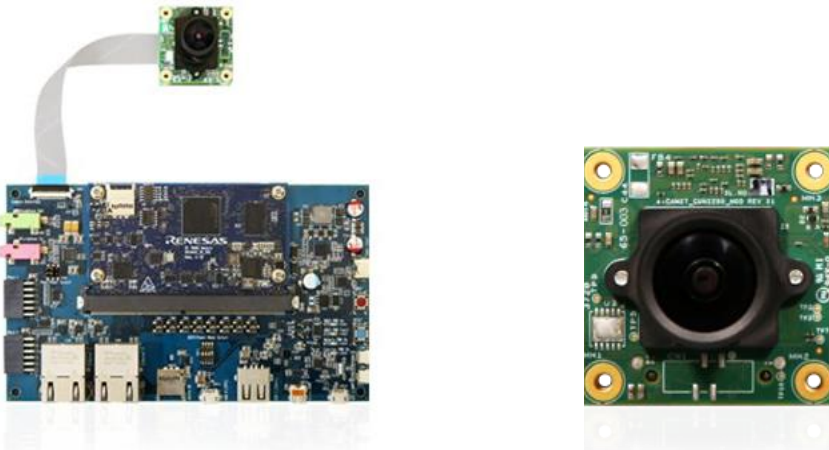

RZ Ecosystem Partner Solution

e-con e-CAM20 – RZ/V2L Full HD Global Shutter Camera

Solution Summary

e-CAM20_CURZ is a Full HD color Global Shutter camera based on Renesas [RZ/V2L](#), [RZ/G2L](#), [RZ/G2LC](#) and [RZ/G2UL](#) processors. This camera is based on 1/2.6" AR0234CS CMOS image sensor from onsemi®. e-CAM20_CURZ can be interfaced directly to the CN1 connector of the Renesas [RZ/V2L development kit](#).

Features/Benefits

- Full HD @65fps
- HD @120fps
- Global Shutter Color Camera
- Fixed Focus
- Onboard High-performance ISP
- Plugs directly to Renesas RZ/V2L development Kit

Diagrams/Graphics

Target Markets and Applications