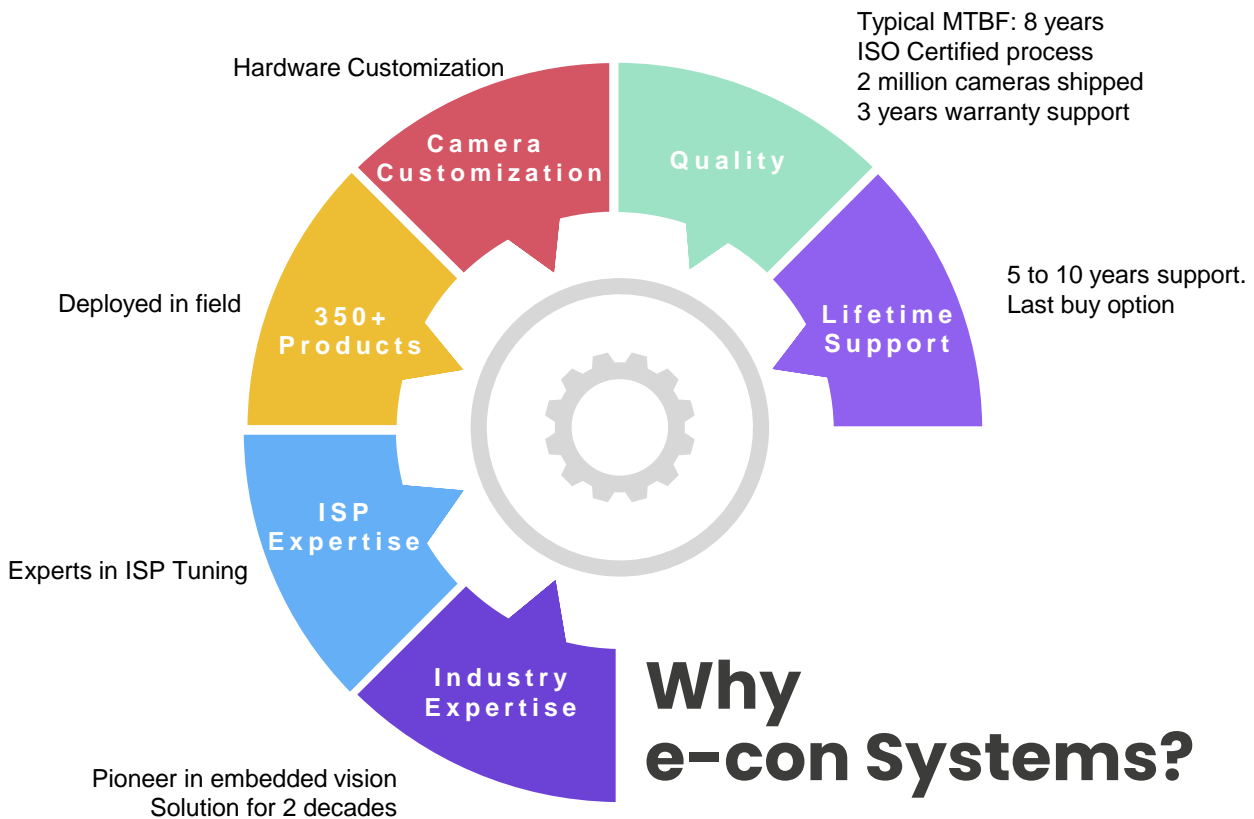

RZ Ecosystem Partner Solution

e-con e-CAM20 – RZ/V2L Full HD Global Shutter Camera

Solution Summary

e-CAM20_CURZ is a Full HD color Global Shutter camera based on Renesas [RZ/V2L](#), [RZ/G2L](#), [RZ/G2LC](#) and [RZ/G2UL](#) processors. This camera is based on 1/2.6" AR0234CS CMOS image sensor from onsemi®. e-CAM20_CURZ can be interfaced directly to the CN1 connector of the Renesas [RZ/V2L development kit](#).

- Self Checkout
- Smart Agriculture
- People Counting
- Sports Analytics
- Barcode Scanner

e-con Systems

Think Camera. Think e-con.

Company Name	e-con Systems India Pvt Ltd
Address	Module 43&44, SDF-1, 2 nd floor, MEPZ-SEZ, Tambaram, Chennai-600045, Tamil Nadu, India
Date of Creation	October, 2003
CEO	Ashok Babu
Business Description	Designer, Developer and Manufacturer of OEM cameras
Website	www.e-consystems.com
Contact	partners@e-consystems.com