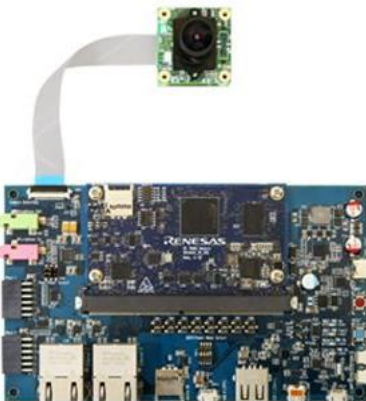

RZ Ecosystem Partner Solution

e-con e-CAM21 – RZ/V2L Full HD Ultra Low Light Camera

Solution Summary

[e-CAM21_CURZ](#) is a Full HD color ultra low-light camera for Renesas [RZ/V2L](#), [RZ/G2L](#), [RZ/G2LC](#) and [RZ/G2UL](#) processors. This camera is based on SONY STARVIS IMX462 CMOS image sensor. e-CAM21_CURZ can be interfaced directly to the CN1 connector of the Renesas [RZ/V2L development kit](#).

Features/Benefits

- Full HD @60fps
- SONY STARVIS IMX462
- Fixed Focus
- Onboard High-performance ISP
- Plugs directly to Renesas RZ/V2L development Kit

Diagrams/Graphics

Target Markets and Applications

- Traffic Monitoring
- Smart Agriculture
- People Counting
- Sports Analytics
- Barcode Scanner