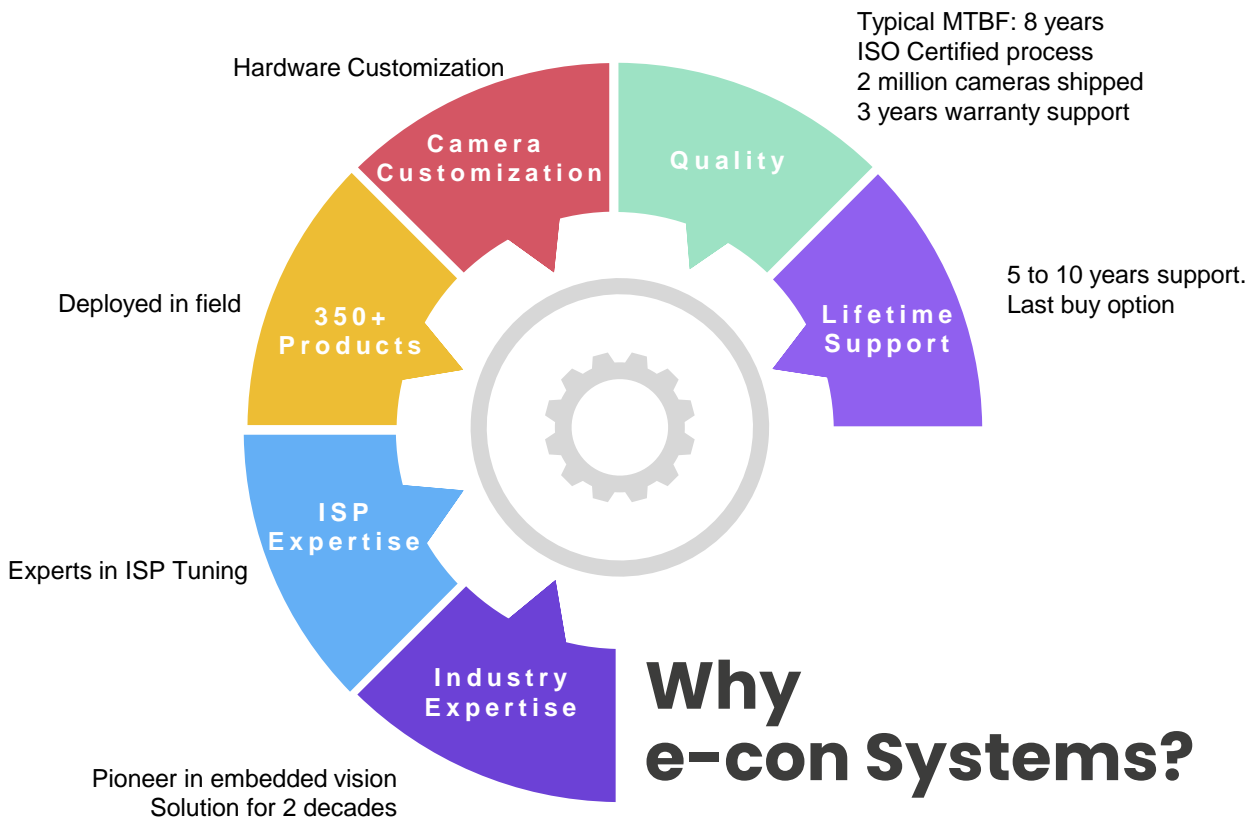

Features/Benefits

- Full HD @60fps
- SONY STARVIS IMX462
- Fixed Focus
- Onboard High-performance ISP
- Plugs directly to Renesas RZ/V2L development Kit

Diagrams/Graphics

Target Markets and Applications

- Traffic Monitoring
- Smart Agriculture
- People Counting
- Sports Analytics
- Barcode Scanner

[e-CAM21_CURZ for Renesas RZ/V2L](#)

e-con Systems

Think Camera. Think e-con.

Company Name	e-con Systems India Pvt Ltd
Address	Module 43&44, SDF-1, 2 nd floor, MEPZ-SEZ, Tambaram, Chennai-600045, Tamil Nadu, India
Date of Creation	October, 2003
CEO	Ashok Babu
Business Description	Designer, Developer and Manufacturer of OEM cameras
Website	www.e-consystems.com
Contact	partners@e-consystems.com