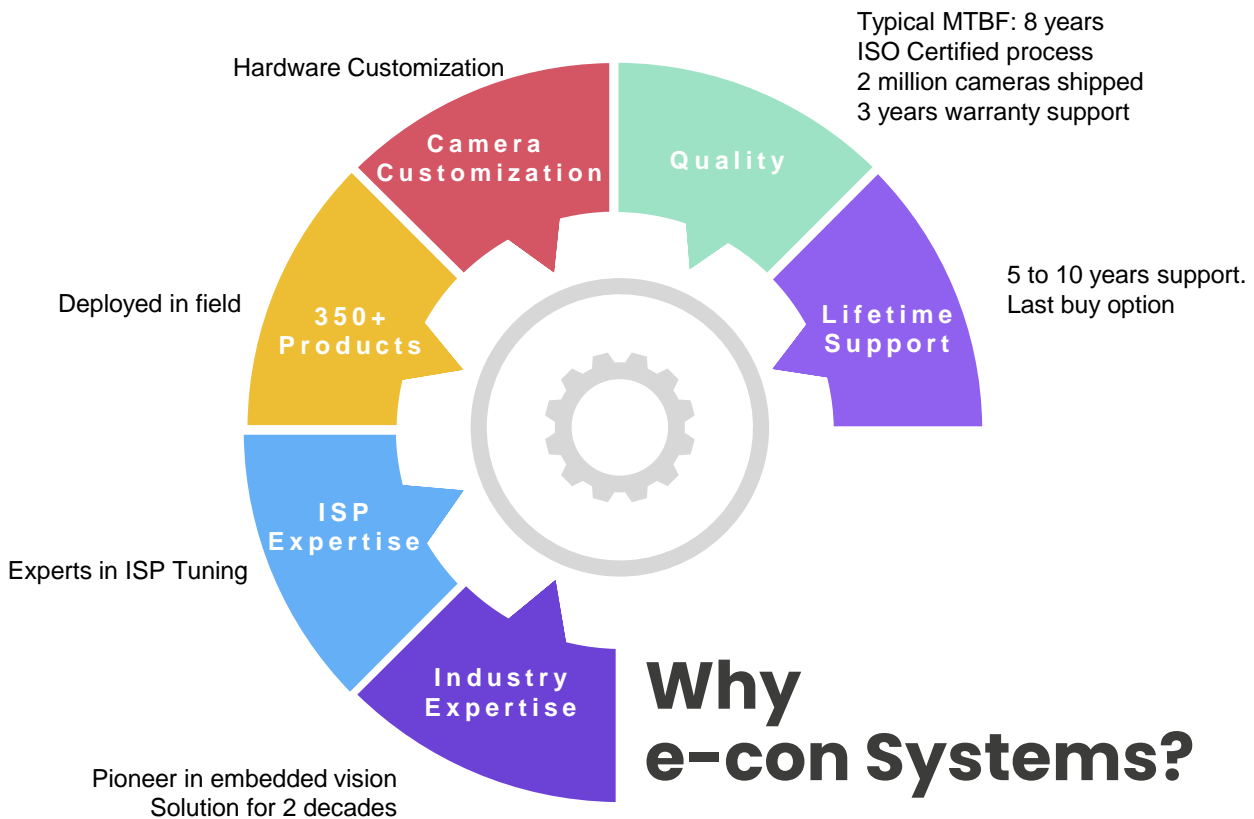

e-con Systems

Think Camera. Think e-con.

Company Name	e-con Systems India Pvt Ltd
Address	Module 43&44, SDF-1, 2nd floor, MEPZ-SEZ, Tambaram, Chennai-600045, Tamil Nadu, India
Date of Creation	October, 2003
CEO	Ashok Babu
Business Description	Designer, Developer and Manufacturer of OEM cameras
Website	www.e-consystems.com
Contact	partners@e-consystems.com

www.e-consystems.com