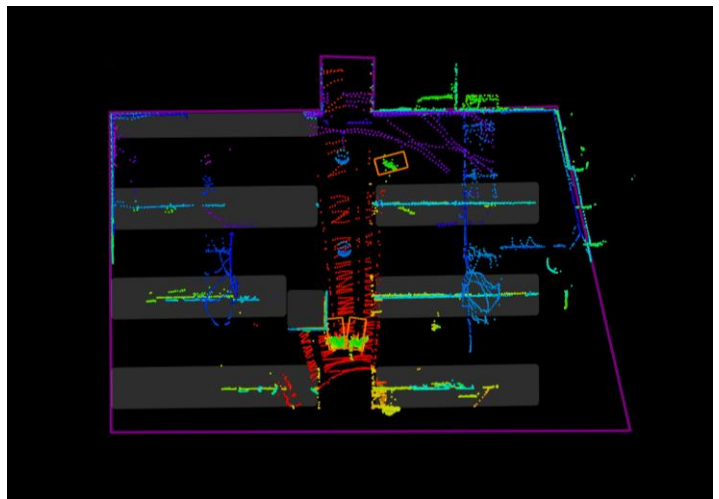

RZ Ecosystem Partner Solution

Ignitarium 3D LiDar-based People and Object Detection/Tracking

Solution Summary

People and object detection/tracking is a software component which detects people or objects, tracks and analyses their movement using 3D LiDAR and deep learning. The 3D LiDAR support is now available for [RZ/V2M](#).

Features/Benefits

- Suitable for edge device in real time applications
- High performance and accuracy
- Robust in varied environmental conditions
- People & object analytics in indoor and outdoor environments
 - Counting and tracking
 - Flow monitoring
 - Dwell timing
 - Heat maps

People Detection and Tracking in Office Environment

Diagrams/Graphics

Target Markets and Applications

- Warehouses
- Office Spaces
- Retail
- Events / Exhibitions
- Intelligent Traffic Management

Product Engineering services