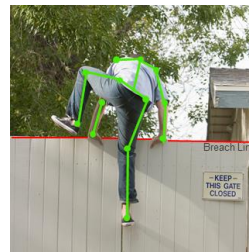

### Solution Summary

Pose detection and classification is a software component which detects and classifies all important human poses using 2D Camera and deep learning. Support is now available for [RZ/V2M](#).

### Features / Benefits

- Suitable for real time detection on edge devices
- Detects human pose / key points and recognizes movement / behavior
- Option of choosing from best-in-class pose detection networks depending on end application
- High performance and accuracy

### Diagrams / Graphics

Patient Monitoring system – Elderly / Baby care

Sports / Exercise analytics

Behavior Detection - Safety Monitoring

Behavior Detection - Suspicious Activities