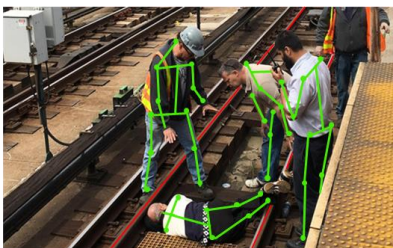

Behavior Detection - Safety Monitoring