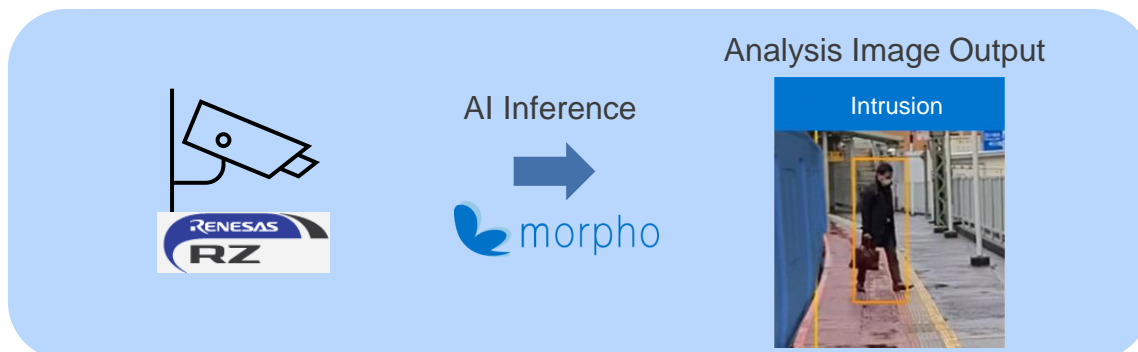

Diagrams/Graphics