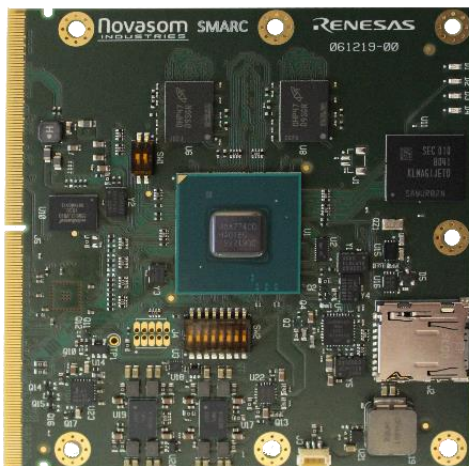

Graphics

SMARC-RZG2E
FRONT