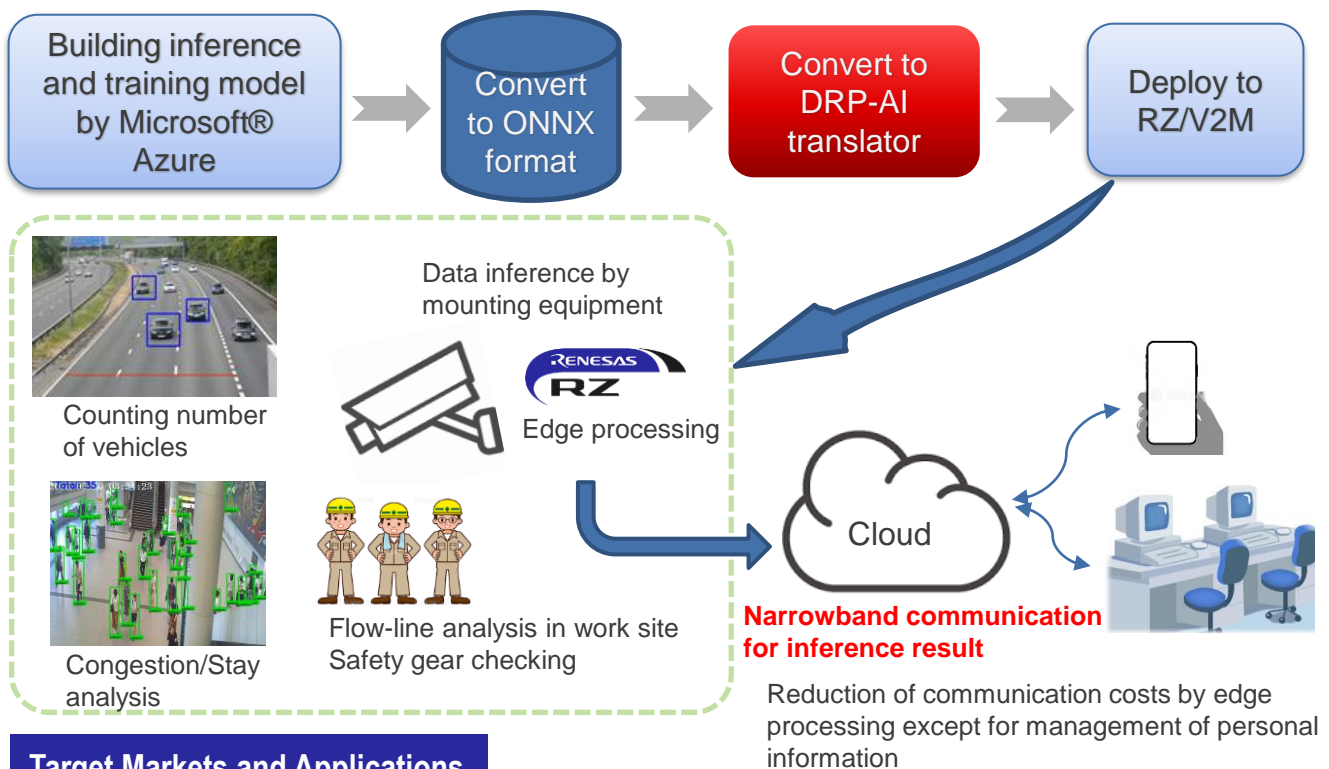

Graphics

Target Markets and Applications

- Surveillance/Cognitive Camera
- Congestion Monitoring for Retail
- Empty Space Check
- Traffic Monitoring
- Maintenance & inspection of plant/factory/building
- Checking equipment operating status of facilities

<https://www.nsw.co.jp/english/e_jigyo.html>