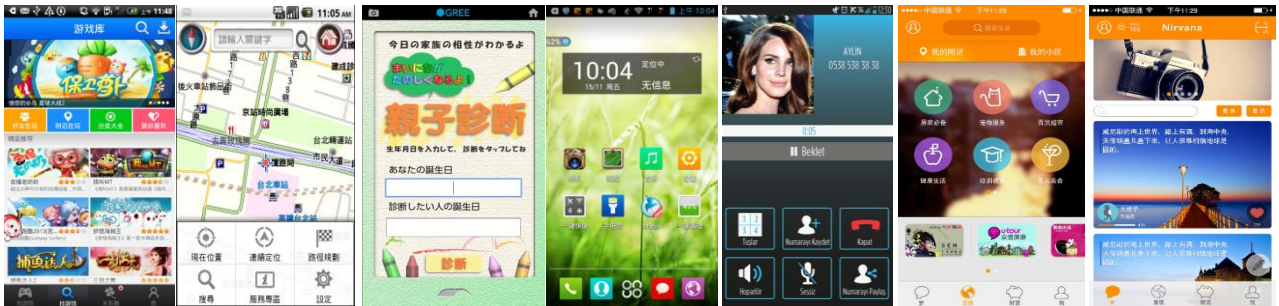

■ Develop and optimize Android Apps

Work Scope	
- Application/FW - Development - Porting - Upgrading - Optimization/Localization	- Carrier App/PreInstall App /3rd party App - World-wide customers from all over the world