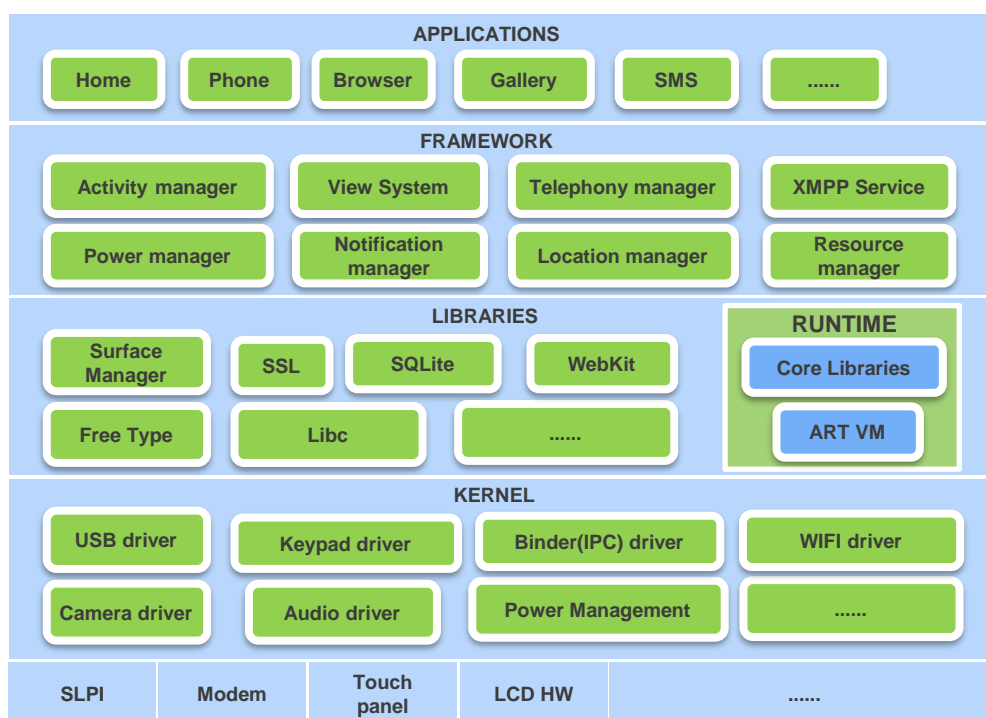

RZ Ecosystem Partner Solution Android Support

Solution Summary

ThunderSoft provides Android integration service such as software design, porting to customer hardware, upgrading and optimization for the [RZ/G group](#). Our service covers Android OS integration, develop Android apps, optimize and support for Google certification test. We are accelerating your business to shorten customers development time.

Features/Benefits

- Integrate Android OS and porting to customer hardware
- Develop and optimize Android Apps
- Support for Google certification test XTS (CTS、VTS、STS、GTS)

Diagrams/Graphics

※Support integration on all layers.

Target Markets and Applications

- Navigation System
- Industrial IoT
- Robot
- Smart City
- Smart Home Appliances
- Drone

[Thundersoft Introduction](#)

■ Develop and optimize Android Apps

Work Scope	
<ul style="list-style-type: none"> Application/FW <ul style="list-style-type: none"> Development Porting Upgrading Optimization/Localization 	<ul style="list-style-type: none"> Carrier App/PreInstall App /3rd party App World-wide customers from all over the world

■ Google certification test XTS (CTS、VTS、STS、GTS) support

Test environment

- Dedicated network
- Test stand
- GPS signal simulator
- Camera ITS test Box
- Test Bench
- Others