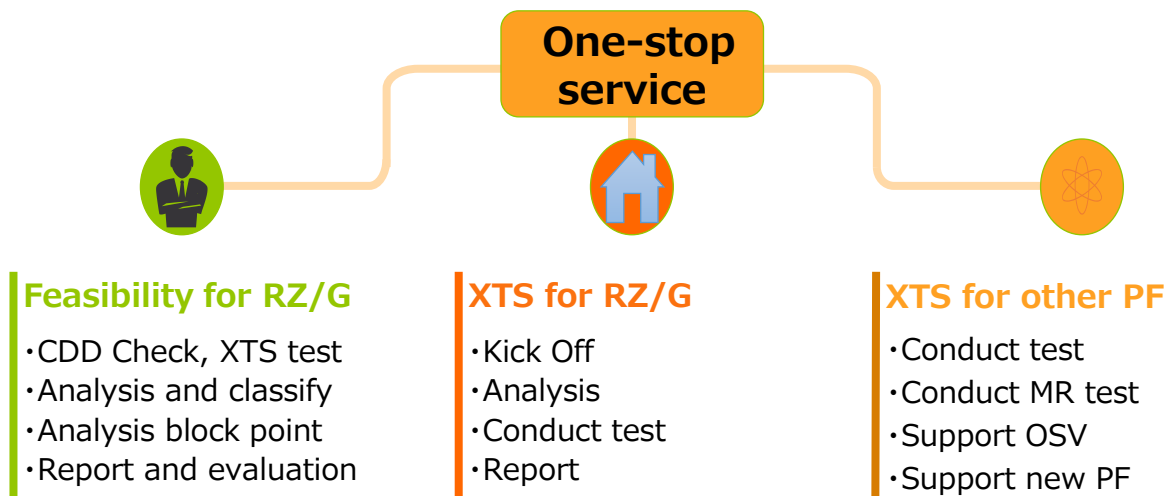

RZ Ecosystem Partner Solution Android Support

Solution Summary

ThunderSoft provides Android integration service such as software design, porting to customer hardware, upgrading and optimization for the [RZ/G group](#). Our service covers Android OS integration, develop Android apps, optimize and support for Google certification test. We are accelerating your business to shorten customers development time.

Target Markets and Applications

- Navigation System
- Industrial IoT
- Robot
- Smart City
- Smart Home Appliances
- Drone

[Thundersoft Introduction](#)

■ Develop and optimize Android Apps

Work Scope	
<ul style="list-style-type: none"> Application/FW <ul style="list-style-type: none"> Development Porting Upgrading Optimization/Localization 	<ul style="list-style-type: none"> Carrier App/PreInstall App /3rd party App World-wide customers from all over the world

■ Google certification test XTS (CTS、VTS、STS、GTS) support

Test environment

- Dedicated network
- Test stand
- GPS signal simulator
- Camera ITS test Box
- Test Bench
- Others