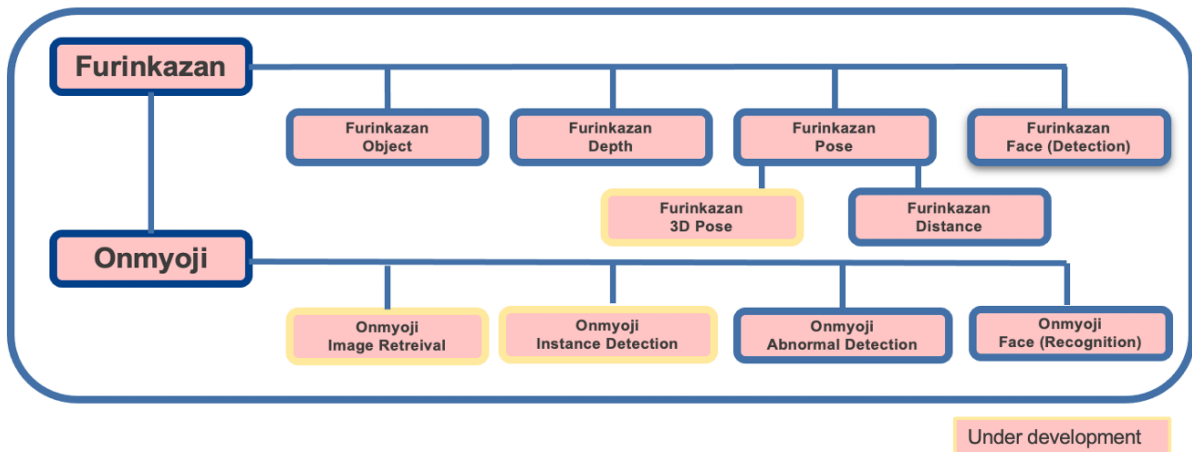

RZ Ecosystem Partner Solution

tiwaki Intruder Detection

Solution Summary

- Intruder detection by tiwaki's original body detection and pose estimation
- Best fit for edge AI solution

Features/Benefits

- 30fps on Renesas's [RZ/V2M](#)
- Compatible with smart camera, PC, edge device, cloud. Fully platform independent
- Work with both RGB and IR mode
- The technology is also able to estimate distance from detected body to camera, allowing user to exclude intruder detections outside specified region.

Block Diagram/Graphics

Target Markets and Applications

- Smart Home
- Smart Building
- Security

Company Name	株式会社tiwaki
Company Name	tiwaki Co., Ltd.
Founded	April 1st, 2016
Address	101 Incubator, Ritsumeikan University BKC, 1-1-1, Nojihigashi, Kusatsu-city, Shiga, 525-8577, Japan
CEO	Xiang Ruan
Employees	39 (part-time worker: 28)
Capital	82,999,990 Japanese Yen
Business Domain	Core technology development of machine learning and computer vision
Affiliation	Japan Deep Learning Association, MONET Consortium Nvidia Inception Program, Nvidia Metroplis, Huawei Enterprise Partner, Huawei Technology Certification

tiwaki AI++ Basic Technologies

Utilization Flow

Shooting by camera
↓
Analysis by AI
↓
Confirm result