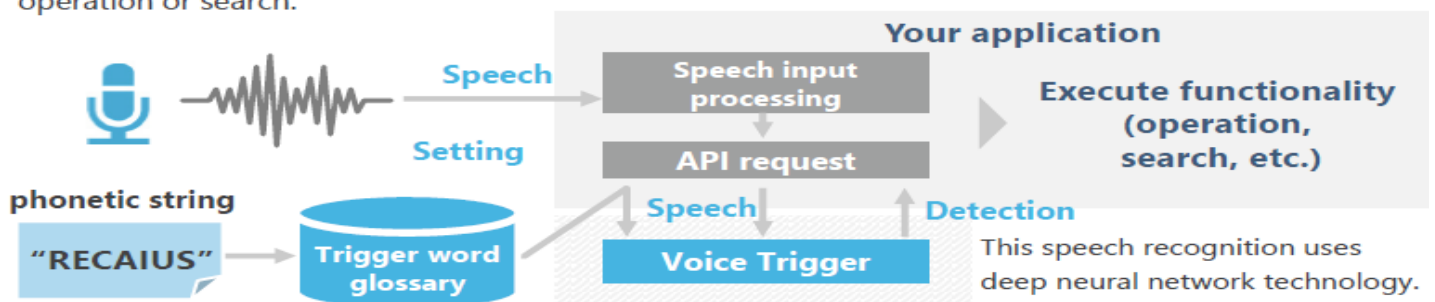

RX Ecosystem Partner Solution TOSHIBA: RECAIUS Speech Recognition

Solution Summary

RECAIUS, speech recognition middleware voice trigger, is a software component which detects prespecified words and allows hands-free operation without using a switch to initiate listening. Out-of-box support is now available for the [RX family of MCUs](#).

Features/Benefits

- SW solution realize talk-switch less and hands-free system detecting pre-defined word (Trigger Word) .
- No Internet connection required.
- Trigger word can be defined by customer.
- Suitable for edge device due to small memory size and less CPU performance.
- Partner Beamforming, Noise suppression technology can be used.

Diagrams/Graphics

Configuration for use

In your application, implement the functions desired as the response to the detection, such as device operation or search.

Target Markets and Applications

- Industrial Controls
- Smart Home
- Home Appliance
- Smart Buildings
- Consumer Electronics