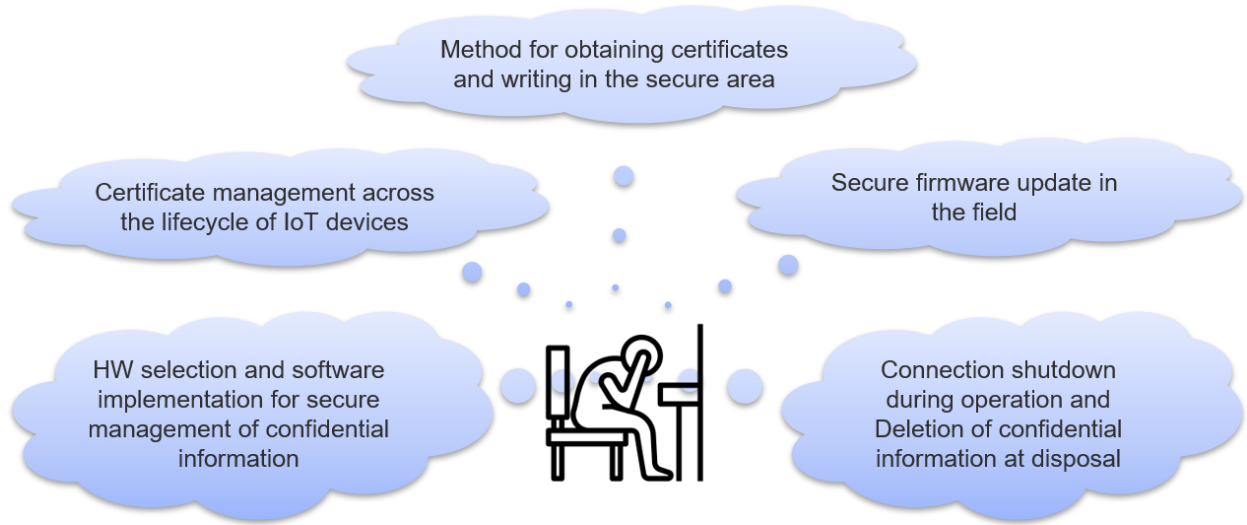

Ubiquitous AI

Renesas Ready Ecosystem Partner Solution Ubiquitous AI Edge Trust

RENESAS

PARTNER
NETWORK

READY

Solution Summary

Edge Trust is unique solutions for enabling secure IoT services thanks to lifecycle management of IoT devices. Our security implementations for IoT devices and device management system is efficiently able to manage confidential information in the operations, procedures and processing that occur throughout the lifecycle of IoT devices, from planning and manufacturing to shipping, operation, and disposal. Those outcomes enable Secure IoT services. This solution runs efficiently for the Renesas [RA family](#) and [RX65N](#).

Features/Benefits

- Supports efficient and long-term operation of secure IoT services
 - Individual information management, individual identification/authentication with information, certificates control of equipment activation, renewal, and disposal with certificates
- Optional supports (Software, Services)
 - Security implementation using hardware, vulnerability verification, connection to IoT platform, etc.

Diagrams/Graphics

Target Markets and Applications

- Industrial
- Consumer IoT system
- Security enhancement
- Infrastructure
- Service management
- Disposal or recycle management

<https://www.ubiquitous-ai.com/en/products/Edge-Trust/>

Ubiquitous AI

In developing a lifecycle management system for IoT devices

There is many difficulties and troublesome things

Edge**Trust** solves these issues !

Offering various service and products for reducing IoT development cost and supporting secure operations during its lifecycle