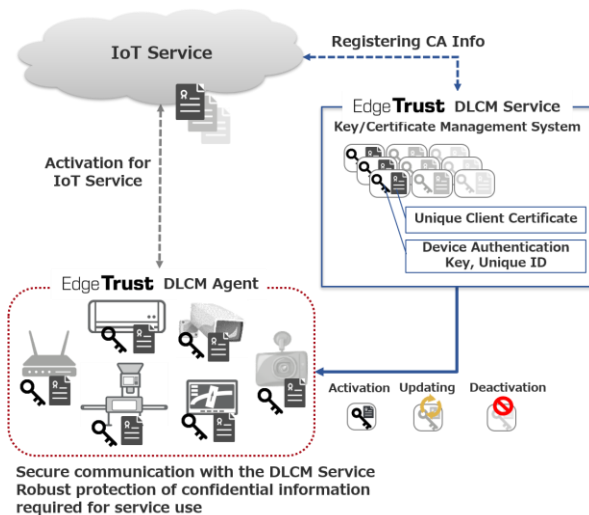

Ubiquitous AI

Renesas Ready Ecosystem Partner Solution Ubiquitous AI Edge Trust

RENESAS

PARTNER
NETWORK

READY

Solution Summary

Edge Trust is unique solutions for enabling secure IoT services thanks to lifecycle management of IoT devices. Our security implementations for IoT devices and device management system is efficiently able to manage confidential information in the operations, procedures and processing that occur throughout the lifecycle of IoT devices, from planning and manufacturing to shipping, operation, and disposal. Those outcomes enable Secure IoT services. This solution runs efficiently for the Renesas [RA family](#) and [RX65N](#).

Features/Benefits

- Supports efficient and long-term operation of secure IoT services
 - Individual information management, individual identification/authentication with information, certificates control of equipment activation, renewal, and disposal with certificates
- Optional supports (Software, Services)
 - Security implementation using hardware, vulnerability verification, connection to IoT platform, etc.

Diagrams/Graphics

Target Markets and Applications

- Industrial
- Consumer IoT system
- Security enhancement
- Infrastructure
- Service management
- Disposal or recycle management

<https://www.ubiquitous-ai.com/en/products/Edge-Trust/>

Ubiquitous AI

In developing a lifecycle management system for IoT devices

There is many difficulties and troublesome things

Edge**Trust** solves these issues !

Offering various service and products for reducing IoT development cost and supporting secure operations during its lifecycle