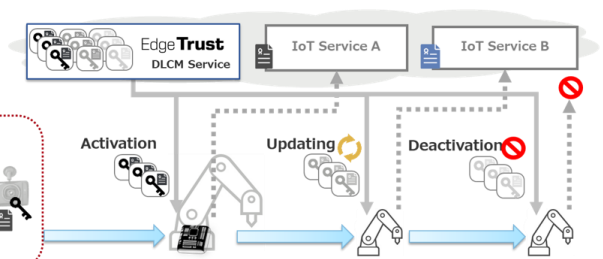

Ubiquitous AI

Renesas Ready Ecosystem Partner Solution Ubiquitous AI Edge Trust

RENESAS

PARTNER
NETWORK

READY

Solution Summary

Edge Trust is unique solutions for enabling secure IoT services thanks to lifecycle management of IoT devices. Our security implementations for IoT devices and device management system is efficiently able to manage confidential information in the operations, procedures and processing that occur throughout the lifecycle of IoT devices, from planning and manufacturing to shipping, operation, and disposal. Those outcomes enable Secure IoT services. This solution runs efficiently for the Renesas [RA family](#) and [RX65N](#).

Diagrams/Graphics

Target Markets and Applications

- Industrial
- Consumer IoT system
- Security enhancement
- Infrastructure
- Service management
- Disposal or recycle management

<https://www.ubiquitous-ai.com/en/products/Edge-Trust/>

Ubiquitous AI

In developing a lifecycle management system for IoT devices

There is many difficulties and troublesome things

Edge**Trust** solves these issues !

Offering various service and products for reducing IoT development cost and supporting secure operations during its lifecycle

IoT data shrink, secure communication AI Solutions
[AtomBeam]

Blockchain-based Tamper-proofing through distributed ledger
[Business Blockchain Solutions]

Embedded software products and development support required for the IoT of electronic devices
Security implementation support for IoT devices
[Embedded Software Solutions]