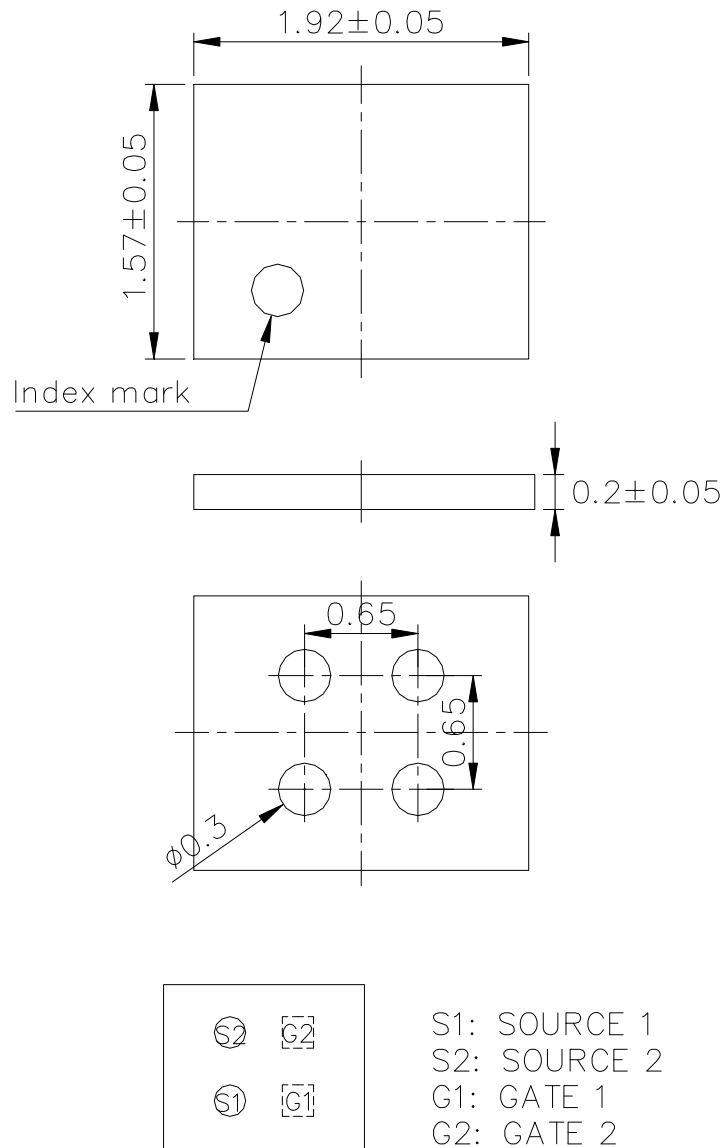

JEITA Package code	RENESAS code	Previous code	MASS(TYP.)[g]
-	SXLG0004JG-A	P4Q2-65-121	0.00164

Unit: mm

TERMINAL LAYOUT (Top view)