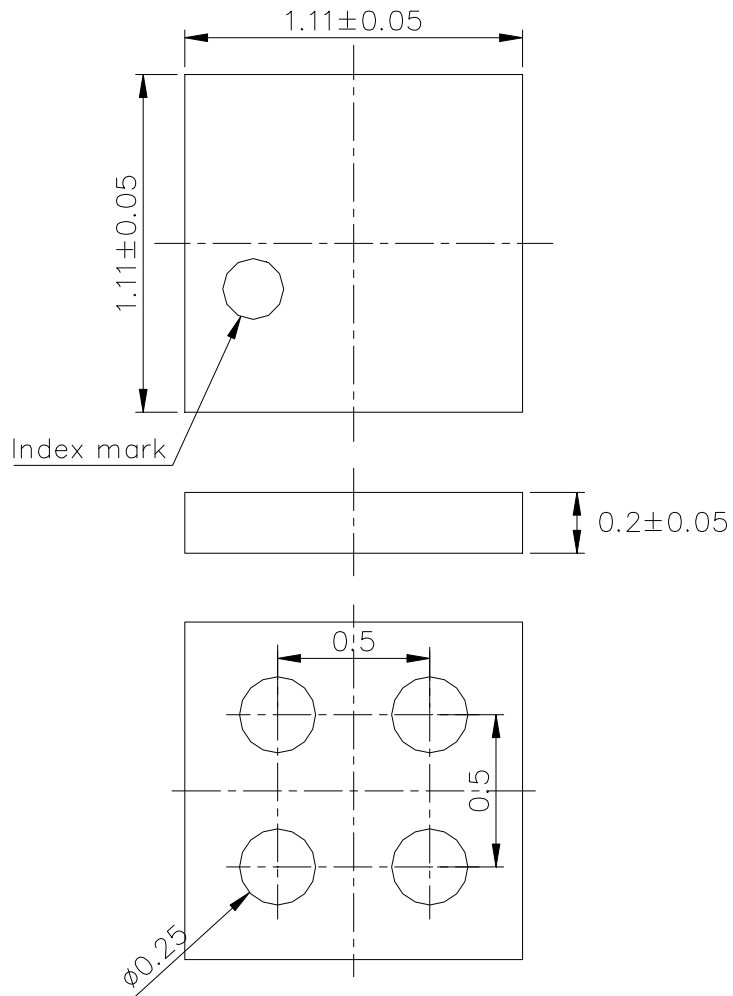

JEITA Package code	RENESAS code	Previous code	MASS(TYP.)[g]
-	SXLG0004KA-A	P4Q1-50-522	0.00066

Unit: mm

S1: SOURCE 1
S2: SOURCE 2
G1: GATE 1
G2: GATE 2

TERMINAL LAYOUT (Top view)