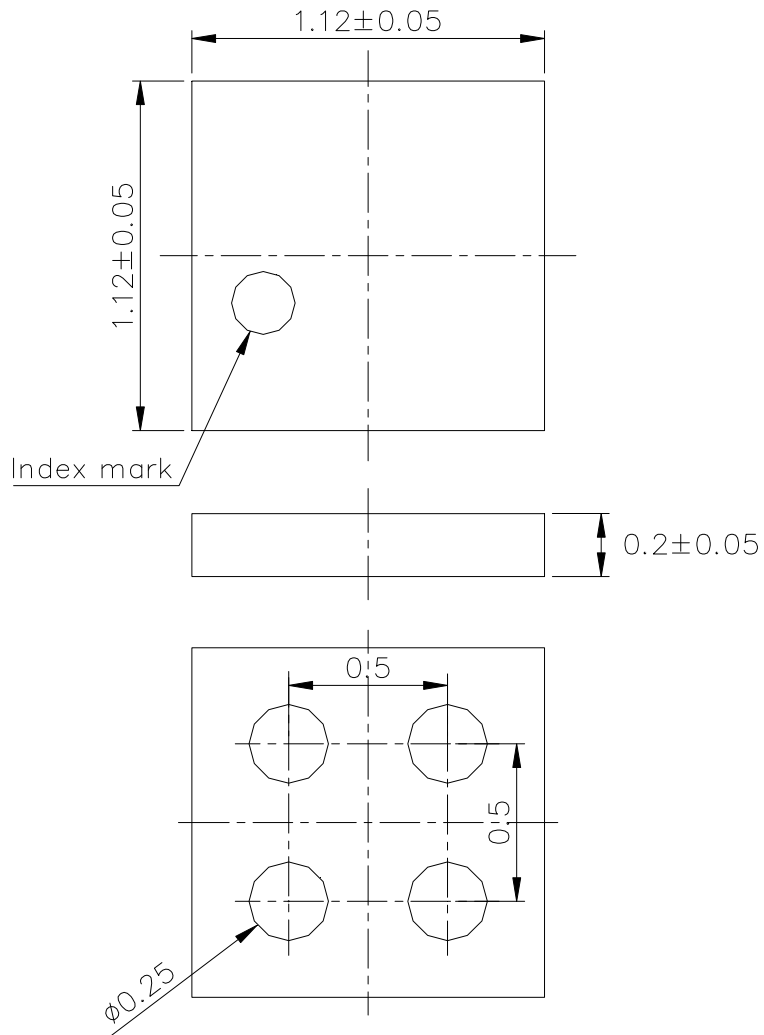

JEITA Package code	RENESAS code	Previous code	MASS(TYP.)[g]
-	SXLG0004KB-A	P4Q1-50-822	0.00066

Unit: mm

S1: SOURCE 1  
S2: SOURCE 2  
G1: GATE 1  
G2: GATE 2

TERMINAL LAYOUT (Top view)