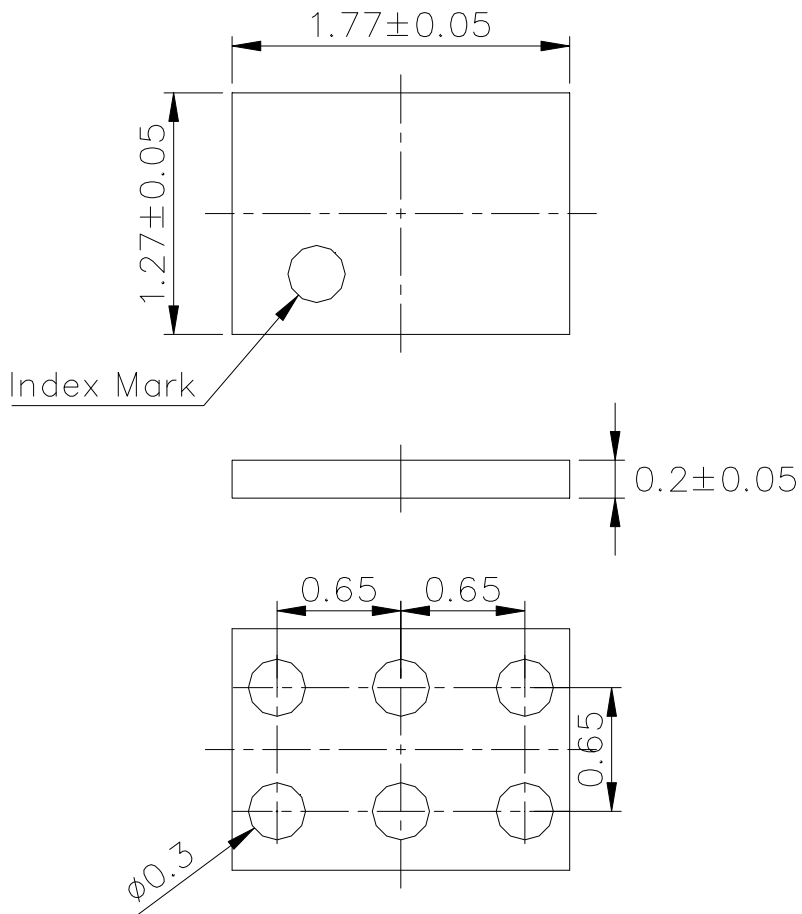

JEITA Package code	RENESAS code	Previous code	MASS(TYP.)[g]
-	SXLG0006JB-A	P6Q2-65-421	0.00118

Unit: mm

S1: SOURCE 1
S2: SOURCE 2
G1: GATE 1
G2: GATE 2

TERMINAL LAYOUT (Top view)