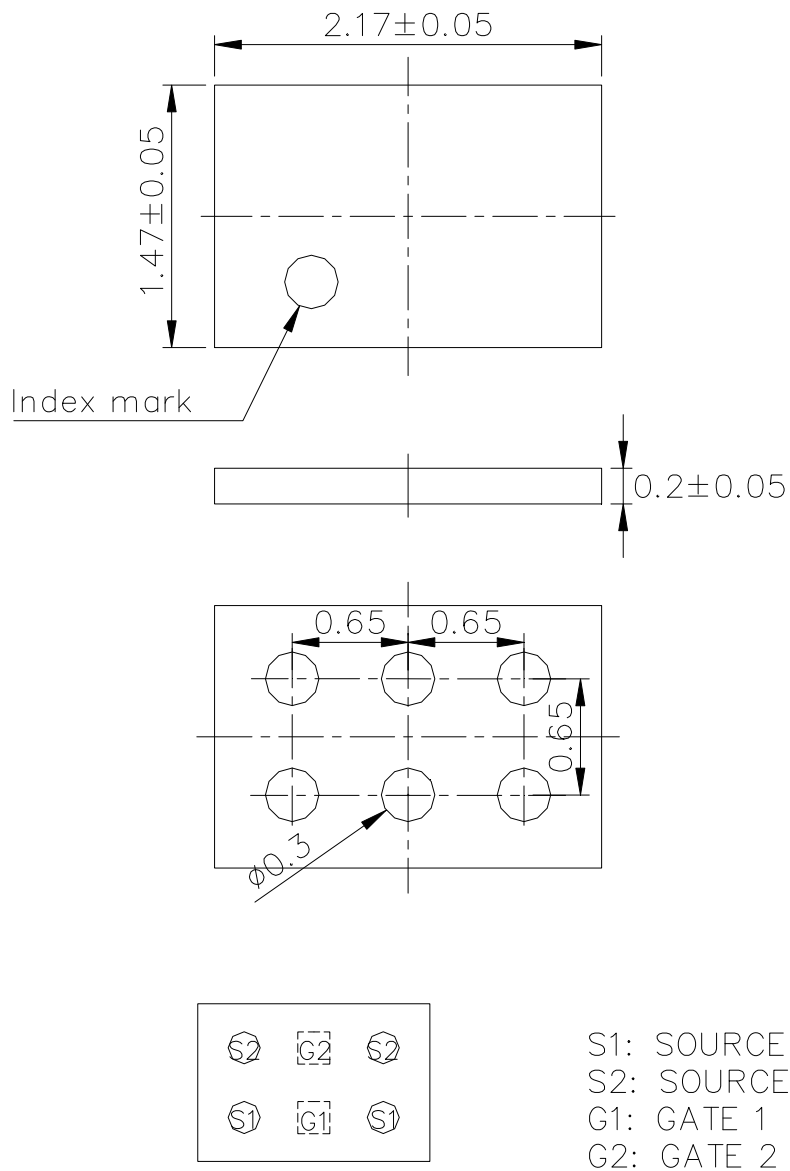

JEITA Package code	RENESAS code	Previous code	MASS(TYP.)[g]
-	SXLG0006JF-A	P6Q2-65-321	0.00174

Unit: mm

TERMINAL LAYOUT (Top view)