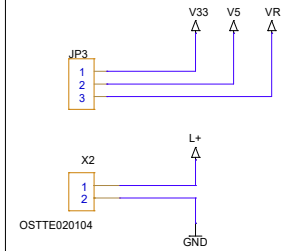

Power Connector

GND Test Points

IO-Link Transceiver RH4Z2501