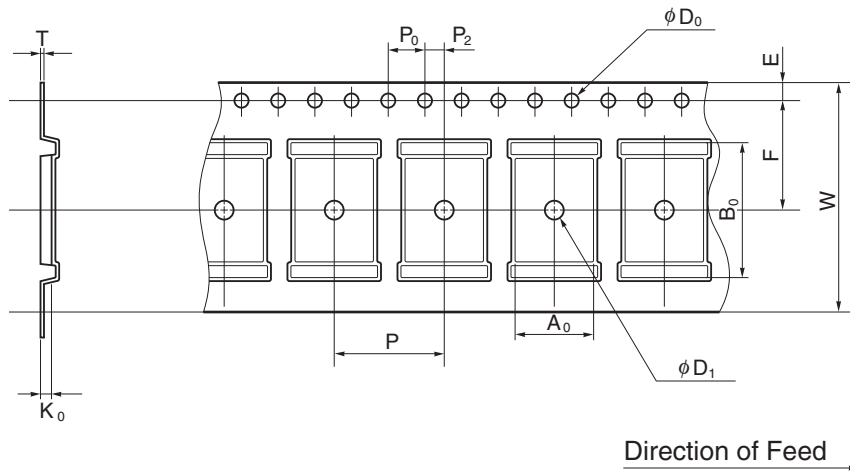

EMBOSS TAPE CONTAINER

Tape Dimensions

(UNIT : mm)

Symbol	Specification
A_0	8.3
B_0	15.8
K_0	1.7
W	24 ± 0.3
F	11.5 ± 0.1
E	1.75 ± 0.1
P	12 ± 0.1
P_2	2 ± 0.1
P_0	4 ± 0.1
D_0	$\phi 1.55^{+0.1}_{-0}$
T	0.3
D_1	$\phi 2.05 \text{ MIN.}$

Reel Dimensions

(Unit: mm)

Symbol	Specification
A	$\phi 330 \pm 2.0$
B	$\phi 100$
C	$\phi 13.0 \pm 0.2$
D	$\phi 21.0 \pm 0.8$
E	2.0 ± 0.5
W_1	25.5
W_2	29.5

Applied Package	Quantity (pcs)
32-pin · plastic TSOP (600mil)	MAX. 1000