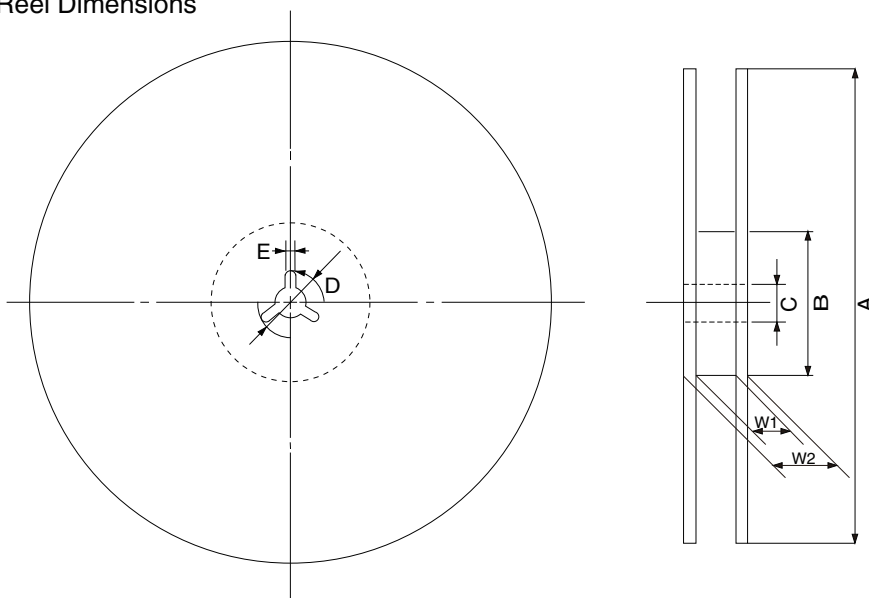

EMBOSS TAPE CONTAINER

Tape Dimensions

(UNIT : mm)

Symbol	Specification
A_0	8.3
B_0	15.8
K_0	1.7
W	24 ± 0.3
F	11.5 ± 0.1
E	1.75 ± 0.1
P	12 ± 0.1
P_2	2 ± 0.1
P_0	4 ± 0.1
D_0	$\phi 1.55^{+0.1}_{-0}$
T	0.3
D_1	$\phi 2.05 \text{ MIN.}$

Reel Dimensions

(Unit: mm)

Symbol	Specification
A	$\phi 330 \pm 2.0$
B	$\phi 100$
C	$\phi 13.0 \pm 0.2$
D	$\phi 21.0 \pm 0.8$
E	2.0 ± 0.5
W_1	25.5
W_2	29.5

Applied Package	Quantity (pcs)
32-pin · plastic TSOP (600mil)	MAX. 1000