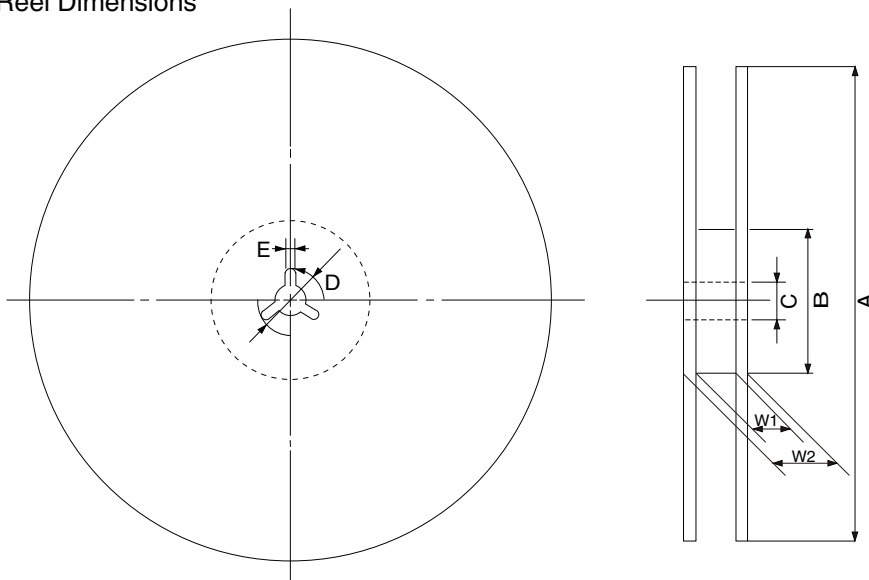

EMBOSS TAPE CONTAINER

Tape Dimensions

(unit : mm)

Symbol	Specification
A_0	11.8
B_0	19.2
K_0	4.3
K_1	2.8
W	24.0 ± 0.3
F	11.5 ± 0.1
E	1.75 ± 0.1
P	16.0 ± 0.1
P_2	2.0 ± 0.1
P_0	4.0 ± 0.1
D_0	$1.5^{+0.1}_0$
T	0.3
D_1	1.5 MIN.

Reel Dimensions

(Unit: mm)

Symbol	Specification
A	$\phi 330 \pm 2.0$
B	$\phi 100$
C	$\phi 13.0 \pm 0.2$
D	$\phi 21.0 \pm 0.8$
E	2.0 ± 0.5
W_1	25.5
W_2	29.5 ± 1.0

Applied Package	Quantity (pcs)
28-pin Plastic SOJ(10.16 mm (400))	MAX. 1,000