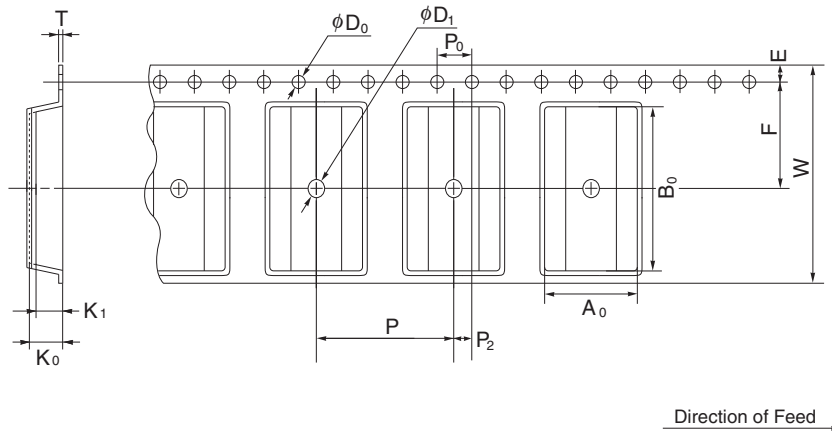

EMBOSS TAPE CONTAINER

Tape Dimensions

(unit : mm)

Symbol	Specification
A_0	11.8
B_0	19.2
K_0	4.3
K_1	2.8
W	24.0 ± 0.3
F	11.5 ± 0.1
E	1.75 ± 0.1
P	16.0 ± 0.1
P_2	2.0 ± 0.1
P_0	4.0 ± 0.1
D_0	$1.5^{+0.1}_0$
T	0.3
D_1	1.5 MIN.

Reel Dimensions

(Unit: mm)

Symbol	Specification
A	$\phi 330 \pm 2.0$
B	$\phi 100$
C	$\phi 13.0 \pm 0.2$
D	$\phi 21.0 \pm 0.8$
E	2.0 ± 0.5
W_1	25.5
W_2	29.5 ± 1.0

Applied Package	Quantity (pcs)
28-pin Plastic SOJ(10.16 mm (400))	MAX. 1,000