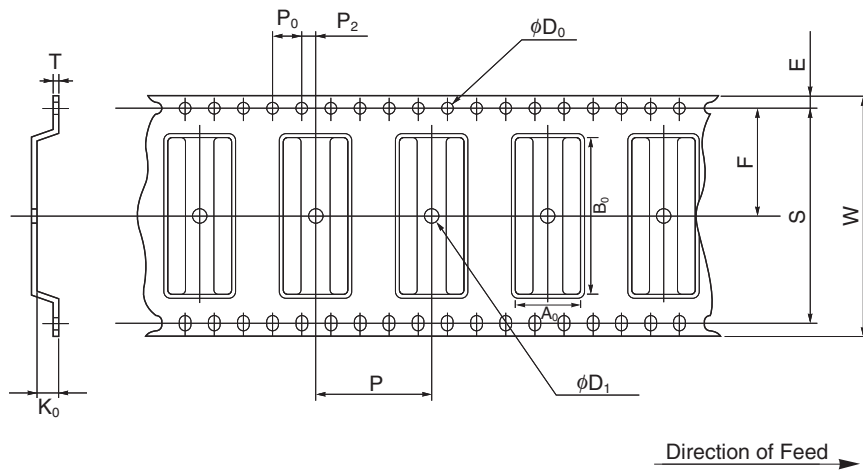

EMBOSS TAPE CONTAINER

Tape Dimensions

(Unit :mm)

Symbol	Specification
A_0	11.45
B_0	21.5
K_0	4.05
W	32.0 ± 0.3
F	14.2 ± 0.1
E	1.75 ± 0.1
P	16.0 ± 0.1
P_2	2.0 ± 0.1
P_0	4.0 ± 0.1
D_0	$\phi 1.5_{-0}^{+0.1}$
T	0.3
S	28.4 ± 0.1
D_1	$\phi 2.0$ MIN.

Reel Dimensions

(Unit: mm)

Symbol	Specification
A	$\phi 330 \pm 2.0$
B	$\phi 100$
C	$\phi 13.0 \pm 0.2$
D	$\phi 21.0 \pm 0.8$
E	2.0 ± 0.5
W_1	33.5
W_2	37.5

Applied Package	Quantity (PCS)
32-pin Plastic SOJ (10.16 mm (400))	MAX. 1000