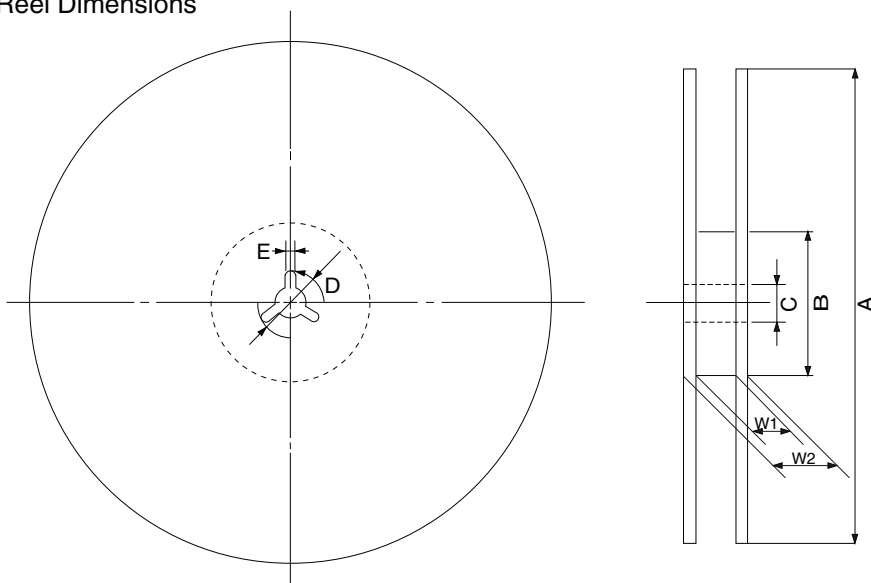

EMBOSS TAPE CONTAINER

Tape Dimensions

(Unit :mm)

Symbol	Specification
A_0	11.45
B_0	21.5
K_0	4.05
W	32.0 ± 0.3
F	14.2 ± 0.1
E	1.75 ± 0.1
P	16.0 ± 0.1
P_2	2.0 ± 0.1
P_0	4.0 ± 0.1
D_0	$\phi 1.5_{-0}^{+0.1}$
T	0.3
S	28.4 ± 0.1
D_1	$\phi 2.0$ MIN.

Reel Dimensions

(Unit: mm)

Symbol	Specification
A	$\phi 330 \pm 2.0$
B	$\phi 100$
C	$\phi 13.0 \pm 0.2$
D	$\phi 21.0 \pm 0.8$
E	2.0 ± 0.5
W_1	33.5
W_2	37.5

Applied Package	Quantity (PCS)
32-pin Plastic SOJ (10.16 mm (400))	MAX. 1000